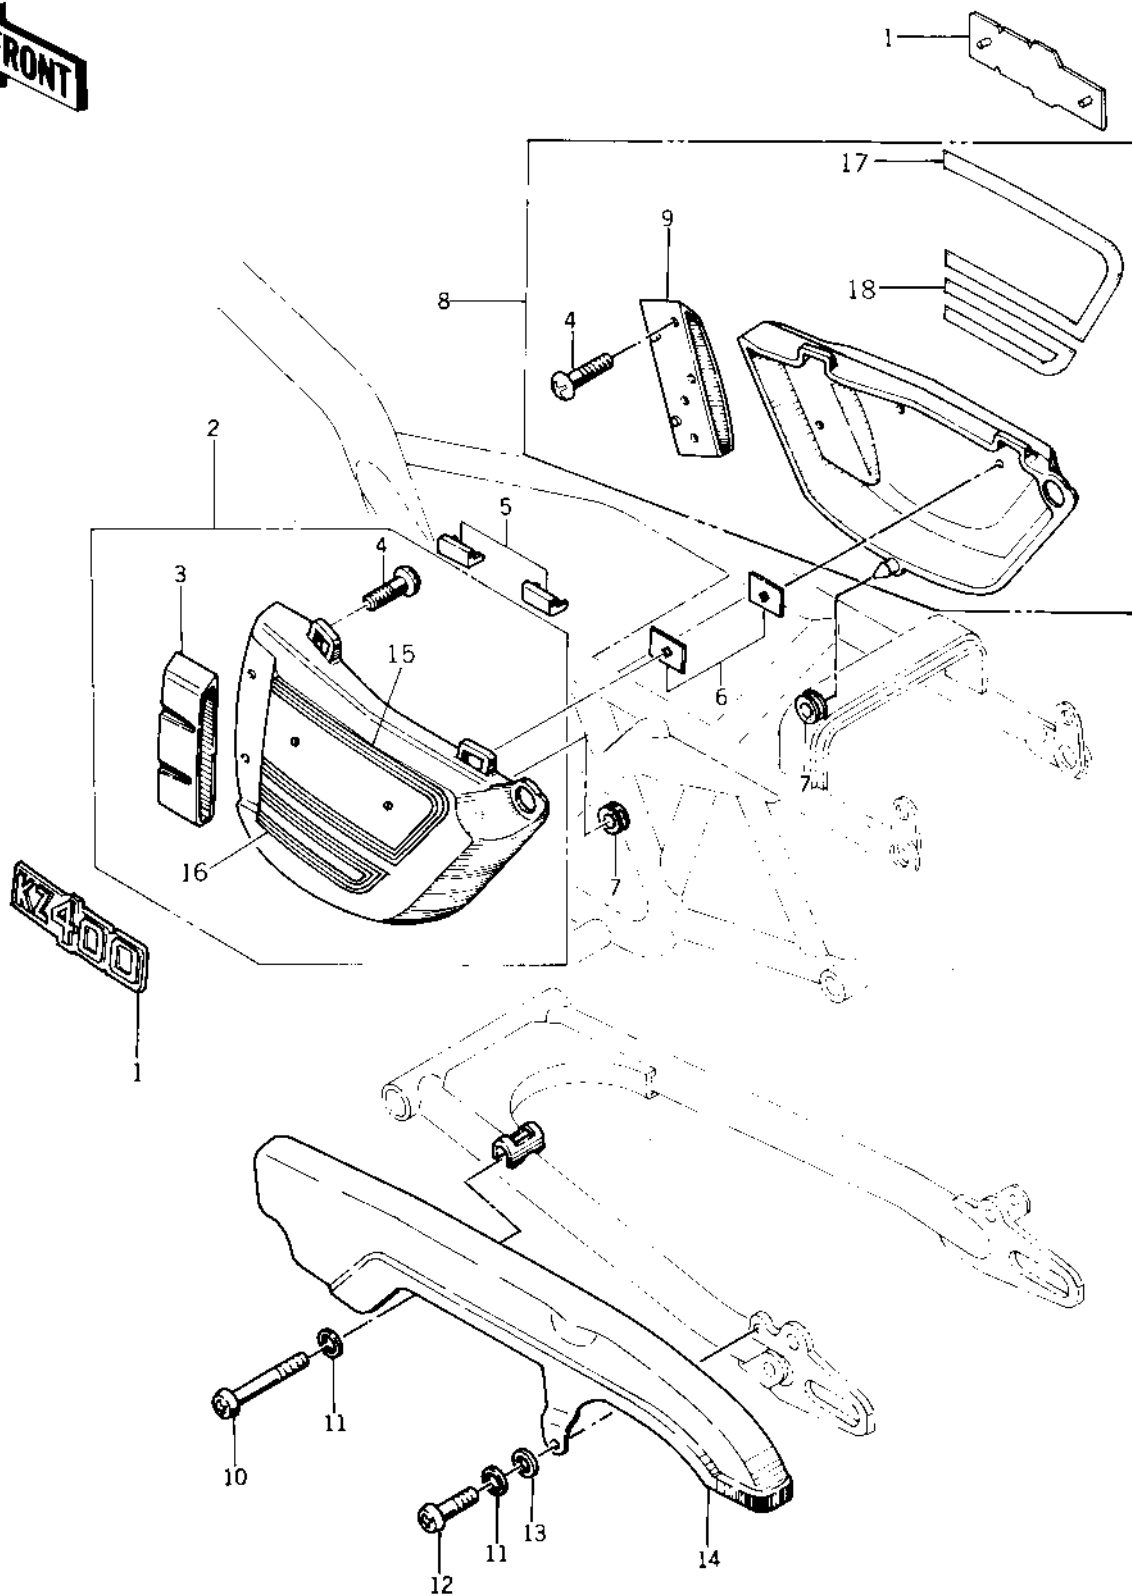

1977 KZ400 Deluxe PARTS DIAGRAM

SIDE COVERS/CHAIN COVER

1977 KZ400 Deluxe PARTS LIST

SIDE COVERS/CHAIN COVER

ITEM NAME	PART NUMBER	QUANTITY
EMBLEM,SIDE COVER (Ref # 1)	56018-231	1
COVER,SIDE L.H. (Ref # 2)	36001-053-8D	1
TRIMING,L.H SIDE COV (Ref # 3)	36029-004	1
SCREW,TAPPING (Ref # 4)	92008-009	1
PROTECTOR SIDE COVER (Ref # 5)	31082-005	1
NUT,LOCK,3MM (Ref # 6)	92018-005	1
GROMMET (Ref # 7)	92071-056	1
COVER,RH SIDE,C.COPPR (Ref # 8)	36007-048-8D	1
TRIMING,R.H SIDE COV (Ref # 9)	36029-003	1
SCREW PAN HEAD 6X60 (Ref # 10)	220E0660	1
WASHER SPRING 6MM (Ref # 11)	461F0600	1
SCREW PAN HEAD 6X12 (Ref # 12)	220E0612	1
WASHER-PLAIN,6MM (Ref # 13)	411D0600	1
CASE-CHAIN,BLACK (Ref # 14)	36014-063-10	1
DECAL,LH SIDECOVER UP (Ref # 15)	56029-022	1
DECAL,L SDCOVER LOWER (Ref # 16)	56029-023	1
DECAL,RH SIDECOVER UP (Ref # 17)	56029-192	1
DECAL,R.SDCOVER LOWER (Ref # 18)	56029-193	1