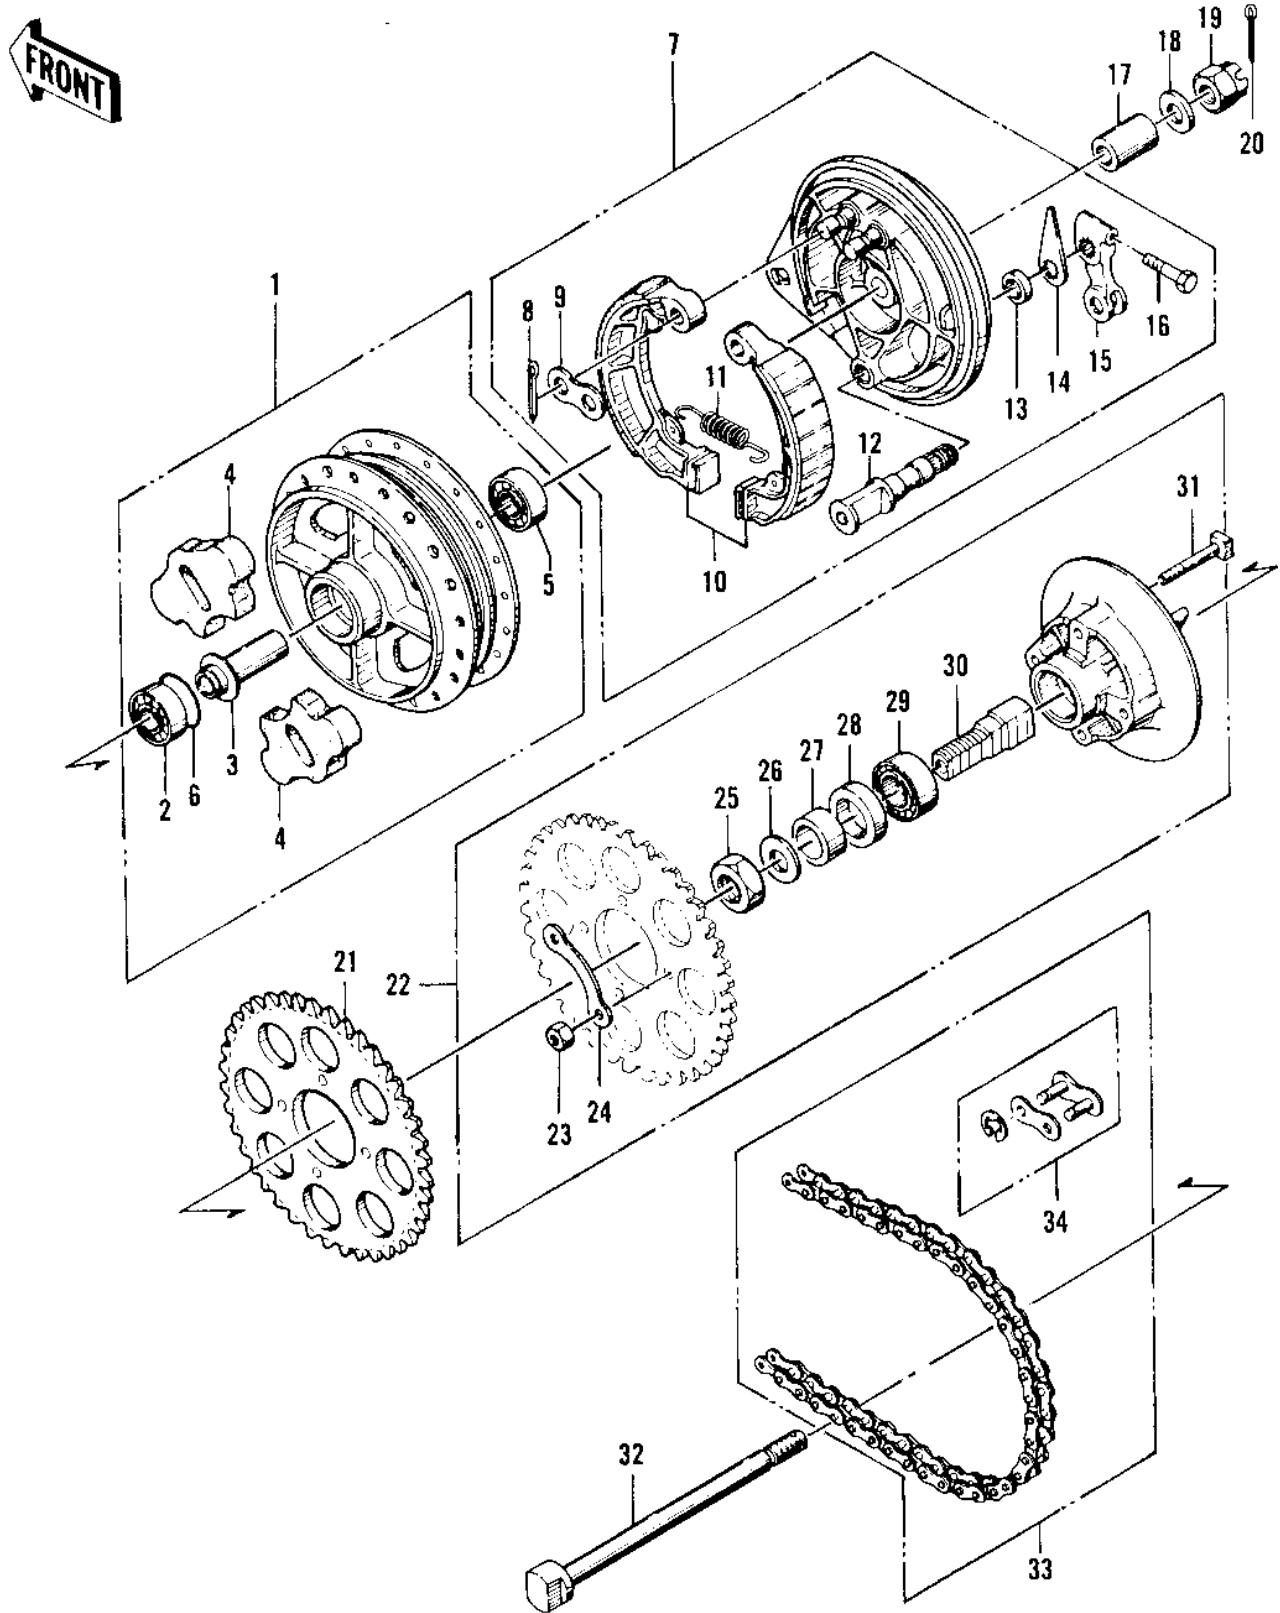

## 1977 KZ400 Deluxe PARTS DIAGRAM

REAR HUB/BRAKE/CHAIN

## 1977 KZ400 Deluxe PARTS LIST

REAR HUB/BRAKE/CHAIN

ITEM NAME	PART NUMBER	QUANTITY
DRUM ASY,RR BK,BUFF (Ref # 1)	42005-044-80	1
BEARING BALL #6303 (Ref # 2)	601B6303	1
SPACER,RR HUB BEARING (Ref # 3)	42010-027	1
DAMPER REAR HUB SHOCK (Ref # 4)	42014-008	1
BEARING BALL #6303Z (Ref # 5)	601B6303Z	1
"O" RING,60MM (Ref # 6)	671B2560	1
PANEL-ASY,RR BRK,BUFF (Ref # 7)	42006-055-80	1
PIN COTTER 2.0X25 (Ref # 8)	550D2025	1
WASHER,BRAKE SHOE (Ref # 9)	41045-007	1
SHOE REAR BRAKE (Ref # 10)	42019-003	1
SPRING BRAKE SHOE (Ref # 11)	41049-003	1
CAM SHAFT,REAR BRAKE (Ref # 12)	42026-024	1
DUST SHIELD BRAKE CAM (Ref # 13)	41051-001	1
INDICATOR,RR BK SHOE (Ref # 14)	41085-016	1
LEVER,REAR BRAKE CAM (Ref # 15)	42029-036	1
BOLT-SMALL-UPSET 8X25 (Ref # 16)	115G0825	1
COLLAR,REAR AXLE (Ref # 17)	42032-053	1
WASHER SLEEVE (Ref # 18)	42046-009	1
NUT CASTLE,16MM (Ref # 19)	92015-055	1
PIN-COTTER,4.0X35 (Ref # 20)	550D4035	1
REAR SPROCKET,45T (Ref # 21)	42041-145	1
COUPLING ASSY,RR HUB (Ref # 22)	42008-024	1
NUT,10MM (Ref # 23)	314B1000	1
WASHER SPROCKET LOCK (Ref # 24)	92088-005	1
NUT SLEEVE (Ref # 25)	42045-006	1
WASHER,PLAIN,24MM (Ref # 26)	92022-293	1
COLLAR,RR HUB COUPLNG (Ref # 27)	42037-026	1
OIL SEAL WTC35527 (Ref # 28)	92052-006	1
BEARING BALL #6205 (Ref # 29)	601B6205	1

## 1977 KZ400 Deluxe PARTS LIST

REAR HUB/BRAKE/CHAIN

ITEM NAME	PART NUMBER	QUANTITY
SLEEVE,RR HUB COUPLNG (Ref # 30)	42036-021	1
BOLT, RR SPROCKET FIT (Ref # 31)	92003-156	1
AXLE,REAR (Ref # 32)	42031-050	1
CHAIN,525X94 SH (Ref # 33)	92057-029	1
CHAIN JOINT 530 (Ref # 34)	92058-008	1