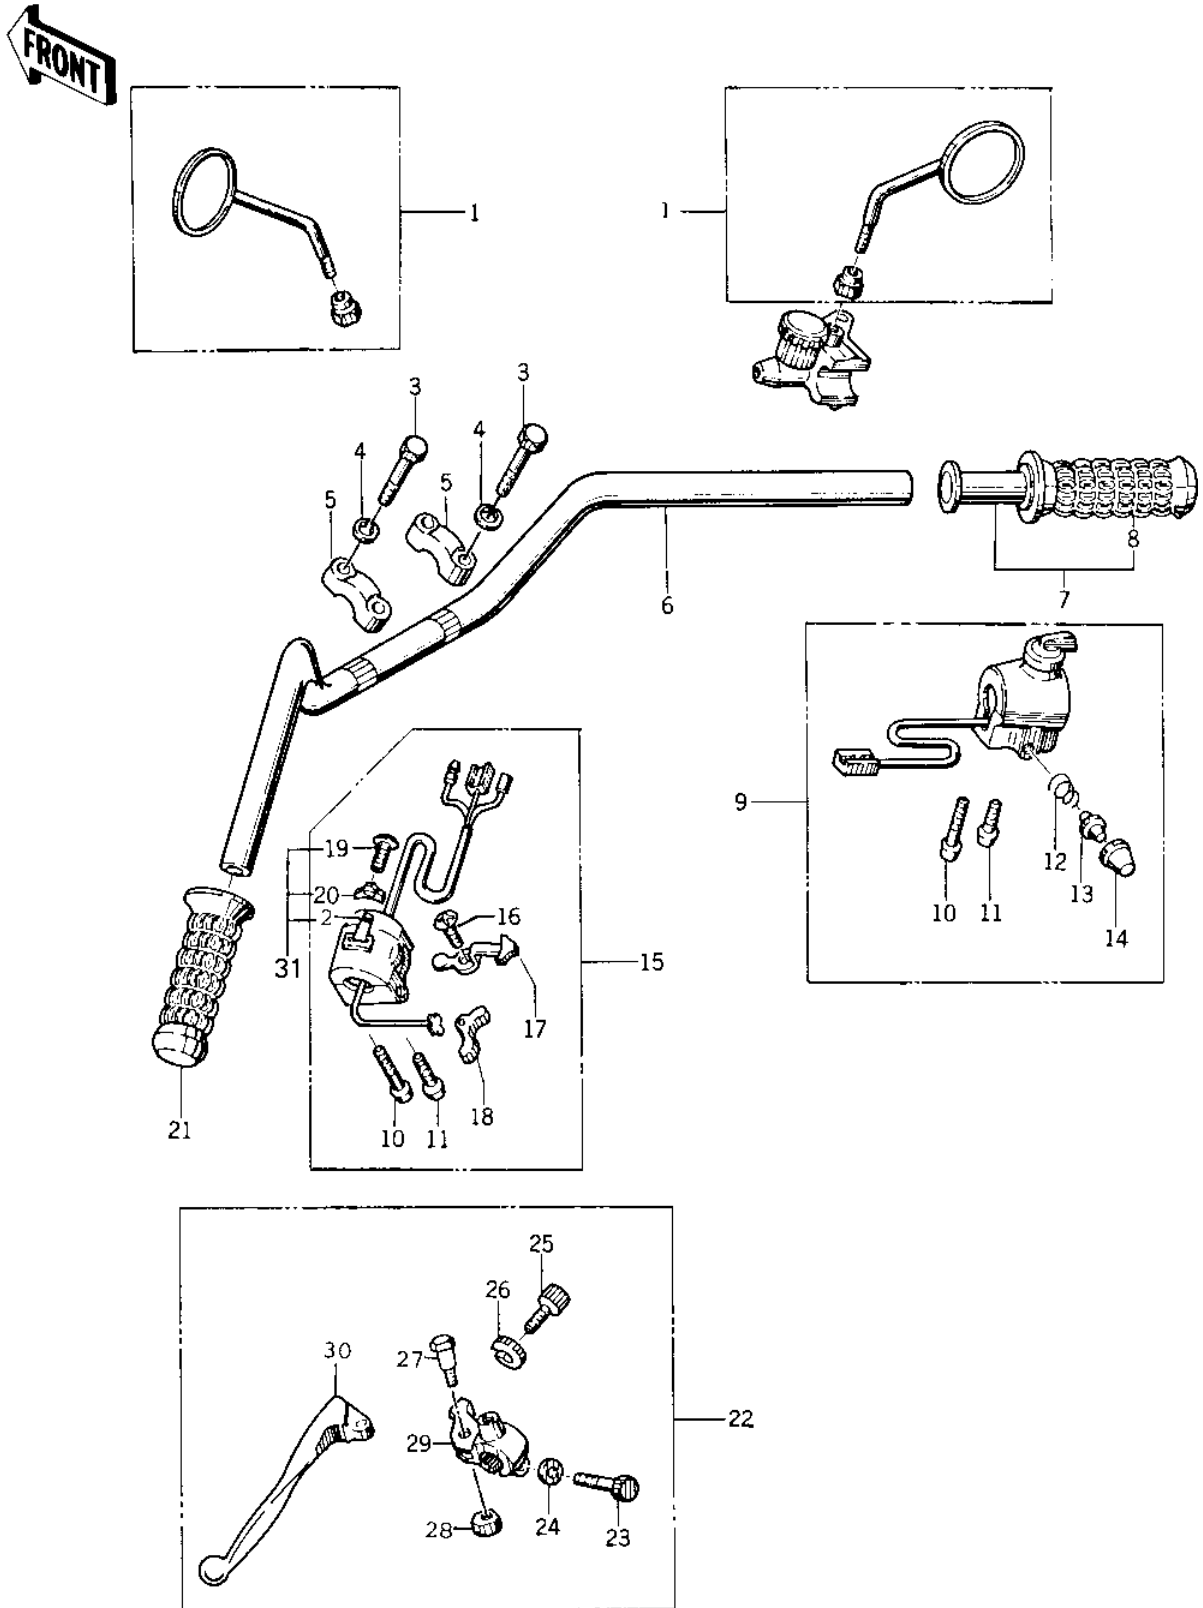

1977 KZ400 Deluxe PARTS DIAGRAM

HANDLEBAR

1977 KZ400 Deluxe PARTS LIST

HANDLEBAR

ITEM NAME	PART NUMBER	QUANTITY
MIRROR-ASSY,LH&RH (Ref # 1)	56001-5008	1
SWITCH,L.H (Ref # 2)	46089-014	1
BOLT 8X38 (Ref # 3)	92001-1405	2
WASHER SPRING 8MM (Ref # 4)	461F0800	1
HOLDER-HANDLEBAR (Ref # 5)	46012-008	1
HANDLEBAR (Ref # 6)	46003-034	1
GRIP ASSY,THROTTLE (Ref # 7)	46019-038	1
RUBBER,R.H GRIP (Ref # 8)	46061-018	1
HOUSING ASSY,R.H (Ref # 9)	46091-1039	2
SCREW-PAN-CROS (Ref # 10)	220B0535	1
SCREW PAN HEAD 5X30 (Ref # 11)	220B0530	1
SWITCH ASSY,HORN BUTN (Ref # 12)	27010-1009	4
HOUSING ASSY,CONT,L.H (Ref # 15)	46091-1079	2
SCREW CNTSNK HD 3X8 (Ref # 16)	221B0308A	1
KNOB,LIGHTING SW L.H (Ref # 17)	46043-005	1
BUTTON, HORN PUSH (Ref # 18)	46028-006	1
SCREW PAN HEAD 3X5 (Ref # 19)	220B0305A	1
KNOB,LIGHTING SW L.H (Ref # 20)	46044-013	1
RUBBER,L.H GRIP (Ref # 21)	46075-028	1
LEVER ASSY,CLUTCH (Ref # 22)	46076-052	1
BOLT 6X22 (Ref # 23)	112B0622	1
WASHER PLAIN 6MM (Ref # 24)	411B0600	1
SCREW CABLE ADJUST (Ref # 25)	46055-003	1
SCREW,CABLE ADJUSTER (Ref # 25)	92009-1022	1
NUT,CABLE ADJUST NUT (Ref # 26)	46056-007	1
BOLT,HEX HEAD (Ref # 27)	92007-047	1
NUT (Ref # 28)	92019-008	1
NUT,LOCK 6MM (Ref # 28)	92017-014	1
HOLDER,CLUTCH LEVER (Ref # 29)	46094-017	1

1977 KZ400 Deluxe PARTS LIST

HANDLEBAR

ITEM NAME	PART NUMBER	QUANTITY
LEVER,CLUTCH (Ref # 30)	46092-023	1
L.H GRIP SWITCH KIT (Ref # 31)	99990-530	1