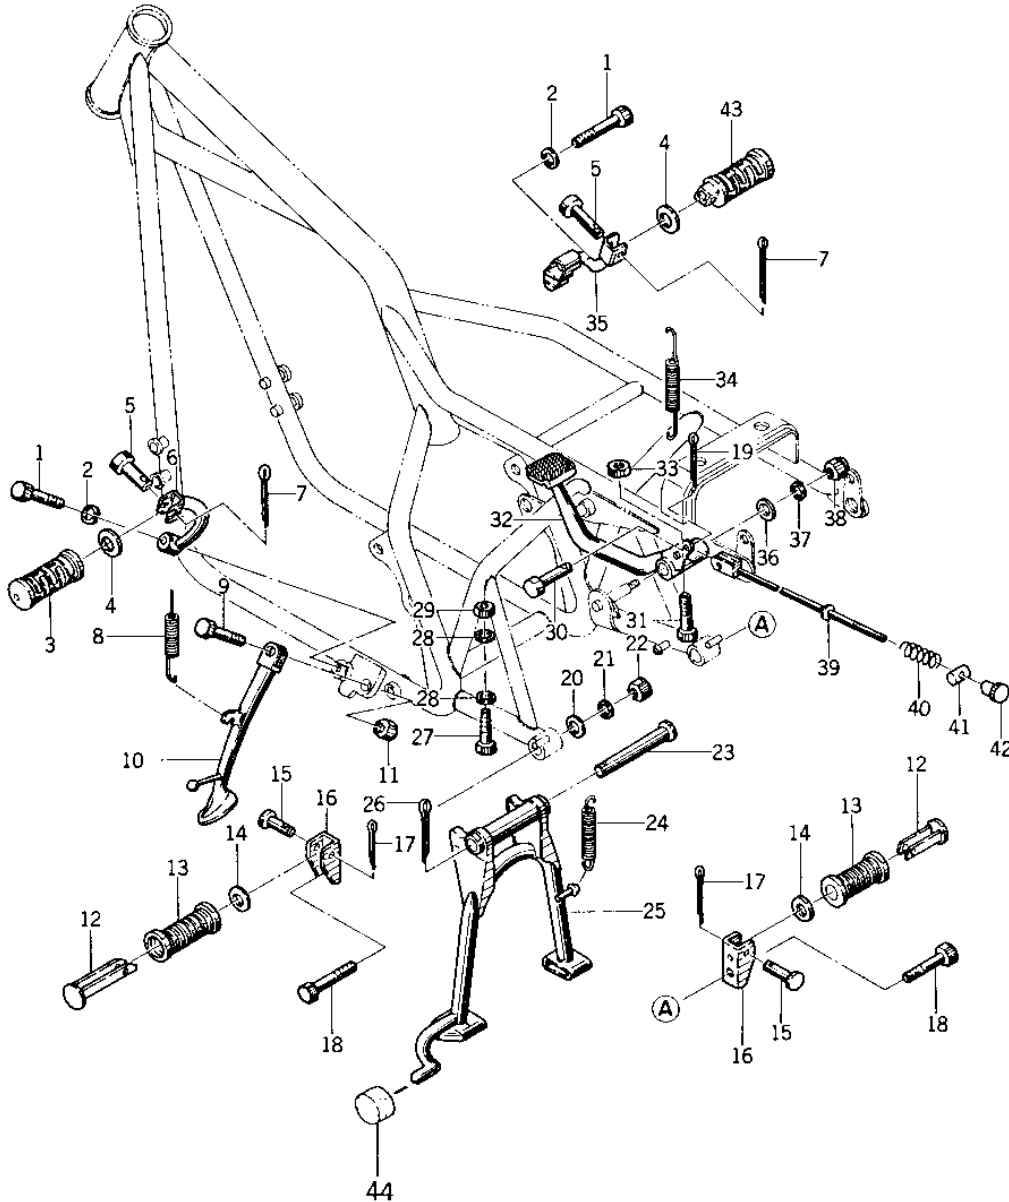

1977 KZ400 Deluxe PARTS DIAGRAM

FOOTRESTS/STANDS/BRAKE PEDAL

1029-1202-20 KZ400-A

1977 KZ400 Deluxe PARTS LIST

FOOTRESTS/STANDS/BRAKE PEDAL

ITEM NAME	PART NUMBER	QUANTITY
BOLT-HEX HEAD,12X36 (Ref # 1)	113B1236A	1
WASHER SPRING 12MM (Ref # 2)	461F1200	1
BAR-FOOTREST,L.H (Ref # 3)	34028-011	1
WASHER,PLAIN (Ref # 4)	92022-250	1
PIN-FOOTREST BAR FIT (Ref # 5)	92043-080	1
BRACKET,FOOTREST,L.H (Ref # 6)	34003-053	1
PIN COTTER 2.5X16 (Ref # 7)	550D2516	1
SPRING,SIDE STAND (Ref # 8)	34025-007	1
BOLT, SIDE STAND FIT (Ref # 9)	92003-157	1
STAND-SIDE (Ref # 10)	34024-048	1
NUT 10MM (Ref # 11)	315B1000	1
BAR-RR FOOTREST (OPT) (Ref # 12)	34028-009	1
RUBBER,REAR FOOTREST (Ref # 13)	92076-024	1
WASHER-PLAIN (OPT) (Ref # 14)	92022-199	1
PIN (Ref # 15)	92043-1464	1
BRACKET,STEP (Ref # 16)	32054-1021	1
PIN,COTTER,2.0X12 (Ref # 17)	550D2012	1
BOLT,HEX HEAD,10X56 (Ref # 18)	113B1056	1
WASHER PLAIN 10MM (Ref # 20)	410B1000	1
WASHER SPRING 10MM (Ref # 21)	461F1000	1
NUT,10MM (Ref # 22)	314B1000	1
SHAFT,MAIN STAND (Ref # 23)	34019-015	1
SPRING,MAIN STAND (Ref # 24)	34023-016	1
STAND-MAIN (Ref # 25)	34011-053	2
PIN COTTER 3.0X30 (Ref # 26)	550D3030	1
BOLT 6X35 (Ref # 27)	110R0635	1
WASHER PLAIN 6MM (Ref # 28)	410B0600	1
NUT (Ref # 29)	92019-008	1
PIN,BRAKE ROD FITTING (Ref # 30)	92043-090	1

1977 KZ400 Deluxe PARTS LIST

FOOTRESTS/STANDS/BRAKE PEDAL

ITEM NAME	PART NUMBER	QUANTITY
BOLT-UPSET (Ref # 31)	112G0625	1
PEDAL,BRAKE (Ref # 32)	43001-064	1
NUT 6MM (Ref # 33)	311B0600	1
SPRING,BRAKE PEDAL (Ref # 34)	43005-029	1
BRACKET,FOOTREST,R.H (Ref # 35)	34003-054	1
WASHER,8.5X20X1.6 (Ref # 36)	92022-1561	1
WASHER SPRING 8MM (Ref # 37)	461F0800	1
NUT,CAP AND LOCK,8MM (Ref # 38)	92019-013	1
ROD,BRAKE (Ref # 39)	43011-026	1
SPRING,BRAKE ROD (Ref # 40)	43012-001	1
PIN-BRAKE ROD (Ref # 41)	92043-065	1
NUT-BRAKE ROD ADJUST (Ref # 42)	92015-042	1
DAMPER RUBB-MAIN STND (Ref # 44)	92075-115	1