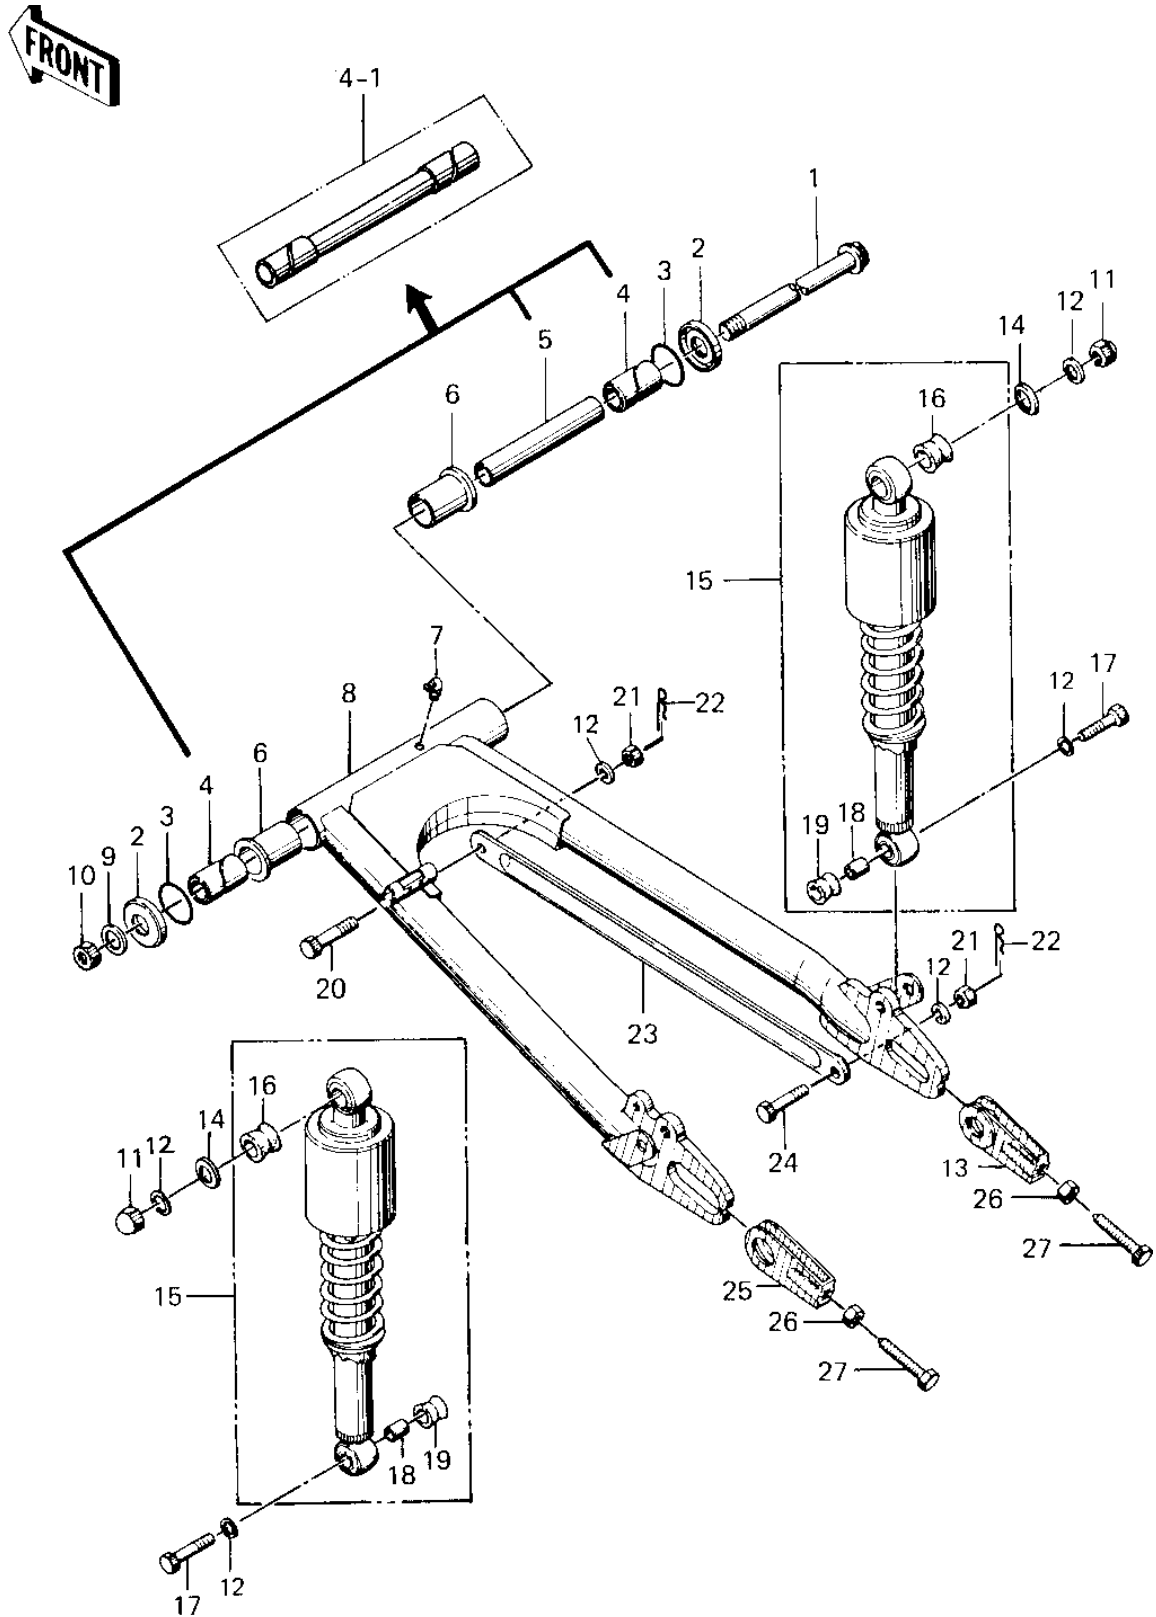

1977 KZ400 Deluxe PARTS DIAGRAM

SWING ARM/SWING SHOCK ABSORBERS

1977 KZ400 Deluxe PARTS LIST

SWING ARM/SHOCK ABSORBERS

ITEM NAME	PART NUMBER	QUANTITY
SHAFT,SWING ARM PIVOT (Ref # 1)	33032-046	1
CAP-SWING ARM (Ref # 2)	33035-004	1
"O" RING,30MM (Ref # 3)	671B2530	1
SLEEVE-SWING ARM,SHRT (Ref # 4)	33034-013	1
SLEEVE, SWING ARM (Ref # 4-1)	33034-028	1
COLLAR,SWING ARM (Ref # 5)	33036-006	1
BUSHING-SWING ARM (Ref # 6)	33033-009	1
GREASE NIPPLE (Ref # 7)	92005-002	1
ARM,SWING (Ref # 8)	33001-073	1
WASHER BRAKE PEDAL (Ref # 9)	92022-085	1
NUT-LOCK,14MM (Ref # 10)	92019-011	1
NUT SHOCK ABSORBER (Ref # 11)	92020-003	1
WASHER SPRING 10MM (Ref # 12)	461F1000	1
ADJUSTER-CHAIN (Ref # 13)	33040-043	1
WASHER-PL-10.5X26X2.3 (Ref # 14)	92022-044	1
WASHER-PLN,10X22X3.2 (Ref # 14)	92022-176	1
SHOCK ABSBR RR (Ref # 15)	45014-119	1
BUSHING,SHCK ABS RUB (Ref # 16)	45017-015	1
BOLT HEX HEAD 10X35 (Ref # 17)	113N1035	1
BUSHING,SHOCK ABSORB (Ref # 18)	45016-008	1
BUSHING, SHCK ABS RUB (Ref # 19)	45017-012	1
BOLT (Ref # 20)	92003-096	1
NUT 10MM (Ref # 21)	315B1000	1
PIN,SNAP (Ref # 22)	554A0800	1
TORQUE LINK REAR BRK (Ref # 23)	43007-016	1
BOLT HEX HEAD 10MM (Ref # 24)	92003-034	1
ADJUSTER,CHAIN,L.H (Ref # 25)	33040-062	1
NUT 8MM (Ref # 26)	312B0800	1
BOLT,8X50 (Ref # 27)	92001-1399	1