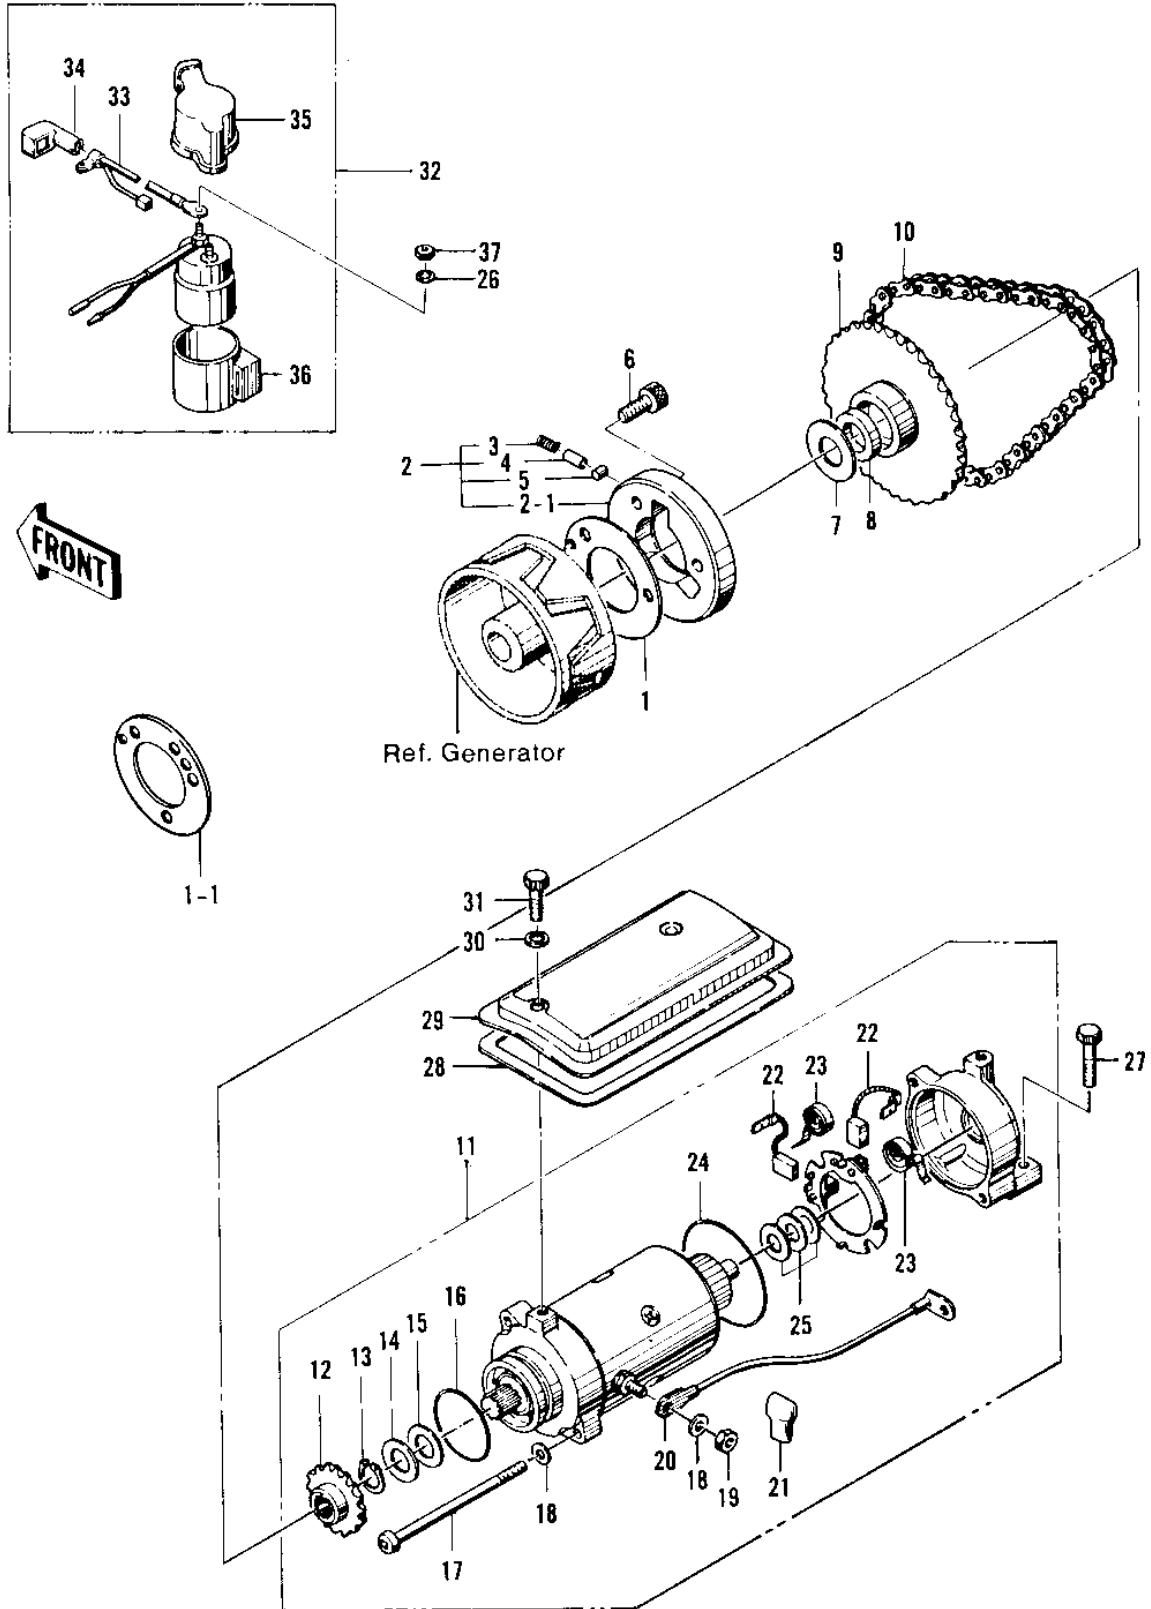

1977 KZ400 Deluxe PARTS DIAGRAM

STARTER MOTOR/STARTER CLUTCH

1977 KZ400 Deluxe PARTS LIST

STARTER MOTOR/STARTER CLUTCH

ITEM NAME	PART NUMBER	QUANTITY
WASHER,FREE WHEEL (Ref # 1)	92026-082	1
PLATE,CLUTCH STARTER (Ref # 1-1)	92026-112	1
CLUTCH ASSY,STARTER (Ref # 2)	13193-1001	2
SPRING (Ref # 3)	92081-110	1
PIN (Ref # 4)	92043-087	1
ROLLER (Ref # 5)	92122-004	1
BOLT (Ref # 6)	120P0816	1
WASHER,THRUST (Ref # 7)	92026-100	1
OIL SEAL (Ref # 8)	92050-066	1
GEAR STARTER CLUTCH (Ref # 9)	21170-001	1
CHAIN,DYNAMO (Ref # 10)	92057-1009	2
MOTOR ASSY,STARTER (Ref # 11)	21163-1011	2
SPROCKET STARTNG MOT (Ref # 12)	21053-002	1
CIRCLIP 14MM (Ref # 13)	480J1400	1
WASHER,PLAIN,14MM (Ref # 14)	21025-008	1
WASHER PLAIN 14MM (Ref # 15)	21025-009	1
"O" RING,42.8MM (Ref # 16)	21027-005	1
SCREW PAN HEAD 6X110 (Ref # 17)	220B06110	1
WASHER SPRING 6MM (Ref # 18)	461F0600	2
NUT 6MM (Ref # 19)	312B0600	1
WIRE STRTER MOT LEAD (Ref # 20)	26010-035	1
CAP,STARTING MOTOR (Ref # 21)	21017-020	1
BRUSH CARBON (Ref # 22)	21039-004	1
SPRING CARBON BRUSH (Ref # 23)	21040-004	1
"O" RING,62MM (Ref # 24)	21027-006	1
WASHER,PLAIN,9MM (Ref # 25)	21025-007	1
BOLT-UPSET (Ref # 27)	112G0625	1
GASKET START MOT COV (Ref # 28)	21166-002	1
COVER STARTER MOTOR (Ref # 29)	21165-002	1

1977 KZ400 Deluxe PARTS LIST

STARTER MOTOR/STARTER CLUTCH

ITEM NAME	PART NUMBER	QUANTITY
WASHER,PLAIN,6MM (Ref # 30)	410D0600	1
BOLT-FLANGED-SMALL (Ref # 31)	132E0612	1
SWITCH ASSY,MAGNETIC (Ref # 32)	21164-006	1
WIRE,LEAD,MAG SWITCH (Ref # 33)	26011-1027	1
CAP,MAG SWTCH TERMNL (Ref # 34)	21017-021	1
COVER MAGNETIC SWITCH (Ref # 35)	21141-004	1
DAMPER MAG SWITCH SHK (Ref # 36)	21064-002	1
NUT 6MM (Ref # 37)	311B0600	1