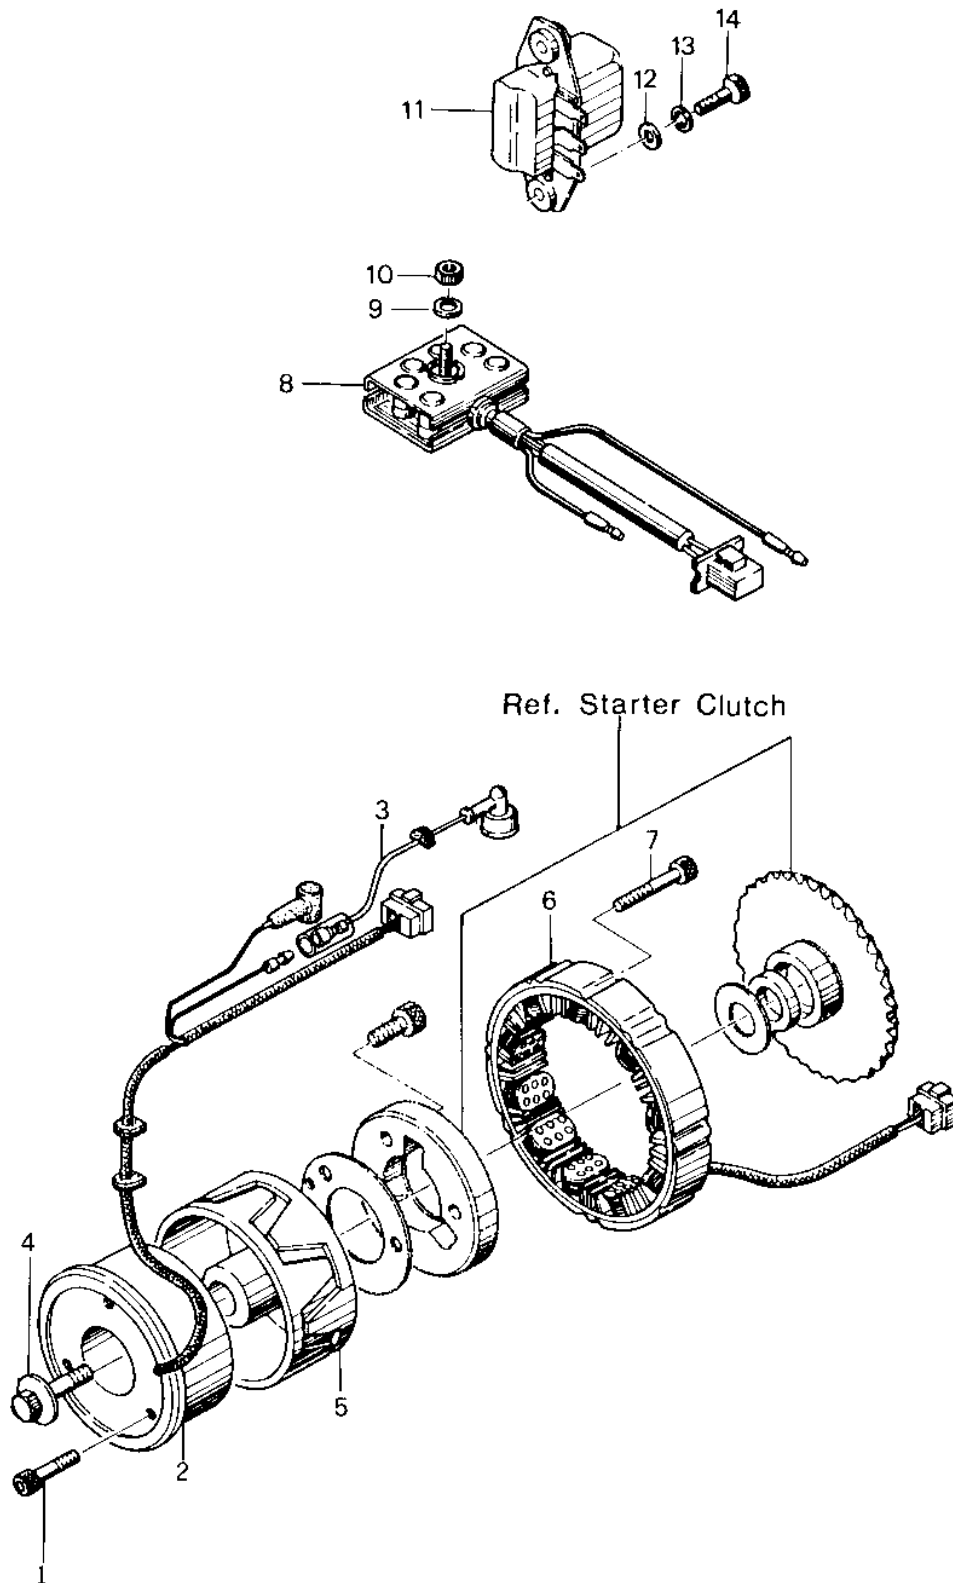

## 1977 KZ400 Deluxe PARTS DIAGRAM

GENERATOR/REGULATOR

### GENERATOR/REGULATOR

ITEM NAME	PART NUMBER	QUANTITY
BOLT,ALLEN,6X18 (Ref # 1)	120P0618	1
COIL,FIELD (Ref # 2)	21077-004	1
WIRE DYNAMO LEAD (Ref # 3)	26011-087	1
BOLT,10X40 (Ref # 4)	92002-1303	1
ROTOR (Ref # 5)	21007-030	1
STATOR ASSY (Ref # 6)	21076-021	1
BOLT,ALLEN,6X32 (Ref # 7)	120Q0632	1
RECTIFIER (Ref # 8)	21061-030	2
WASHER SPRING 6MM (Ref # 9)	461F0600	2
NUT 6MM (Ref # 10)	311B0600	1
REGULATOR (Ref # 11)	21066-018	1
WASHER 6.5X20X1.6T (Ref # 12)	92022-125	1
BOLT-UPSET,6X20 (Ref # 14)	112G0620	1