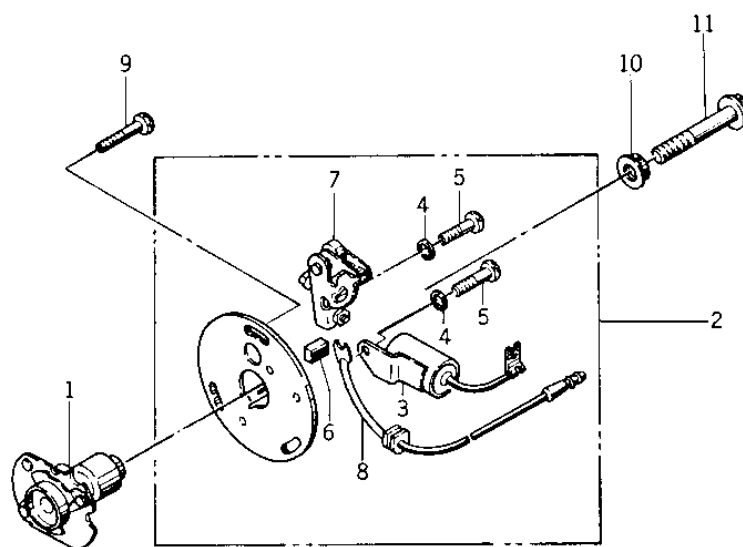

1977 KZ400 Deluxe PARTS DIAGRAM

IGNITION

1977 KZ400 Deluxe PARTS LIST

IGNITION

ITEM NAME	PART NUMBER	QUANTITY
ADVANCER ASSY TIMING (Ref # 1)	21148-006	1
ADVANCER,AUTOMATIC TI (Ref # 1)	21148-014	1
BREAKER ASSY CONTACT (Ref # 2)	21135-009	1
CONDENSER (Ref # 3)	21013-034	1
WASHER SPRING 4MM (Ref # 4)	461F0400	1
SCREW PAN HEAD 4X6 (Ref # 5)	220B0406	1
FELT OIL (Ref # 6)	21019-005	1
BREAKER,CONTACT (Ref # 7)	21008-025	1
WIRING HARNESS BRKR (Ref # 8)	21029-029	1
SCREW PAN HEAD 5X12 (Ref # 9)	220B0512	1
WASHER,SPARK ADVANCER (Ref # 10)	92022-244	1
BOLT-8X63 (Ref # 11)	92001-1397	2
CLAMP,WIRING HARNESS (Ref # 12)	21126-008	2
NUT 6MM (Ref # 13)	311B0600	1
COIL-IGNITION (Ref # 14)	21121-1174	2
COLLAR,IGNITION COIL (Ref # 15)	92027-276	2
BOLT, IGNITION COIL (Ref # 16)	92003-170	1
GROMMET,SPARK PLG CAP (Ref # 17)	21132-005	1
CAP-SPARK PLUG,RTFM20 (Ref # 18)	21130-1007	1
GROMMET-PLUG CAP,A (Ref # 19)	21131-004	1
SPARK PLUG B8ES (Ref # 20)	B8ES	1
SPARK PLUG W24ES-U (Ref # 20)	W24ESU	1