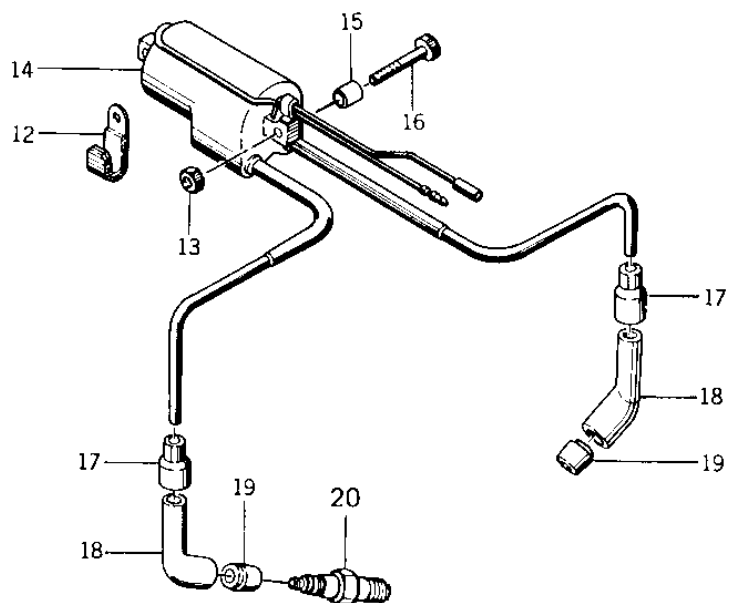

1977 KZ400 Deluxe PARTS DIAGRAM

IGNITION

1977 KZ400 Deluxe PARTS LIST

IGNITION

ITEM NAME	PART NUMBER	QUANTITY
ADVANCER ASSY TIMING (Ref # 1)	21148-006	1
ADVANCER,AUTOMATIC TI (Ref # 1)	21148-014	1
BREAKER ASSY CONTACT (Ref # 2)	21135-009	1
CONDENSER (Ref # 3)	21013-034	1
WASHER SPRING 4MM (Ref # 4)	461F0400	1
SCREW PAN HEAD 4X6 (Ref # 5)	220B0406	1
FELT OIL (Ref # 6)	21019-005	1
BREAKER,CONTACT (Ref # 7)	21008-025	1
WIRING HARNESS BRKR (Ref # 8)	21029-029	1
SCREW PAN HEAD 5X12 (Ref # 9)	220B0512	1
WASHER,SPARK ADVANCER (Ref # 10)	92022-244	1
BOLT-8X63 (Ref # 11)	92001-1397	2
CLAMP,WIRING HARNESS (Ref # 12)	21126-008	2
NUT 6MM (Ref # 13)	311B0600	1
COIL-IGNITION (Ref # 14)	21121-1174	2
COLLAR,IGNITION COIL (Ref # 15)	92027-276	2
BOLT, IGNITION COIL (Ref # 16)	92003-170	1
GROMMET,SPARK PLG CAP (Ref # 17)	21132-005	1
CAP-SPARK PLUG,RTFM20 (Ref # 18)	21130-1007	1
GROMMET-PLUG CAP,A (Ref # 19)	21131-004	1
SPARK PLUG B8ES (Ref # 20)	B8ES	1
SPARK PLUG W24ES-U (Ref # 20)	W24ESU	1