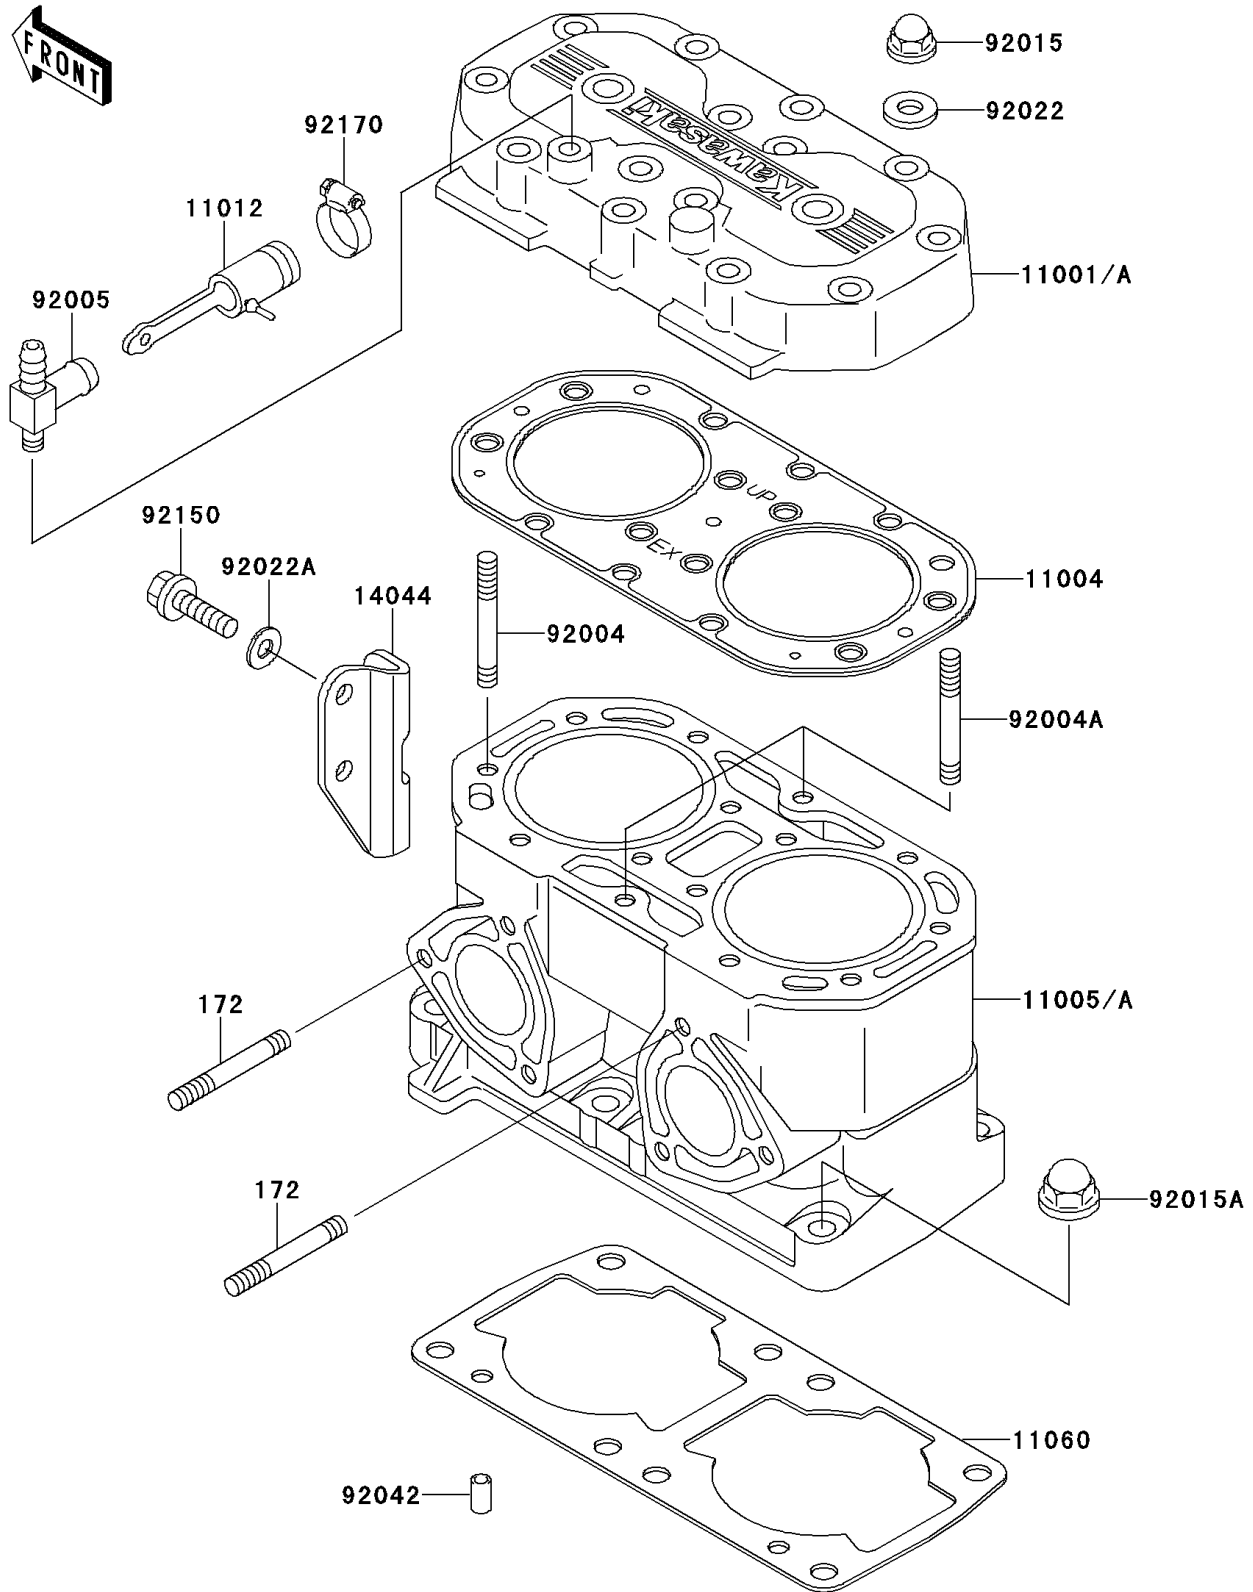

1995 JET SKI® 750 SXi PARTS DIAGRAM

Cylinder Head/Cylinder

E1110

1995 JET SKI® 750 SXi PARTS LIST

Cylinder Head/Cylinder

ITEM NAME	PART NUMBER	QUANTITY
BOLT-STUD (Ref # 172)	172R0830	1
HEAD-CYLINDER (Ref # 11001)	11001-3720	1
GASKET-HEAD (Ref # 11004)	11004-3714	1
CYLINDER-ENGINE (Ref # 11005)	11005-3724	1
CAP (Ref # 11012)	11012-3757	1
GASKET,CYLINDER BASE (Ref # 11060)	11060-3711	1
HOLDER-CABLE (Ref # 14044)	14044-3728	1
STUD,8X43 (Ref # 92004)	92004-3715	1
STUD,8X43 (Ref # 92004A)	92004-3719	1
FITTING (Ref # 92005)	92005-3711	1
NUT,CAP,8MM (Ref # 92015)	92015-1371	1
NUT,10MM (Ref # 92015A)	92015-1649	1
WASHER,8.2X18X1.5 (Ref # 92022)	92022-1964	1
WASHER,8.2X18X1.5 (Ref # 92022A)	92022-3743	1
PIN,DOWEL,6.3X8X14 (Ref # 92042)	92042-007	1
BOLT,8X16 (Ref # 92150)	92150-3846	1
CLAMP (Ref # 92170)	92170-3729	1