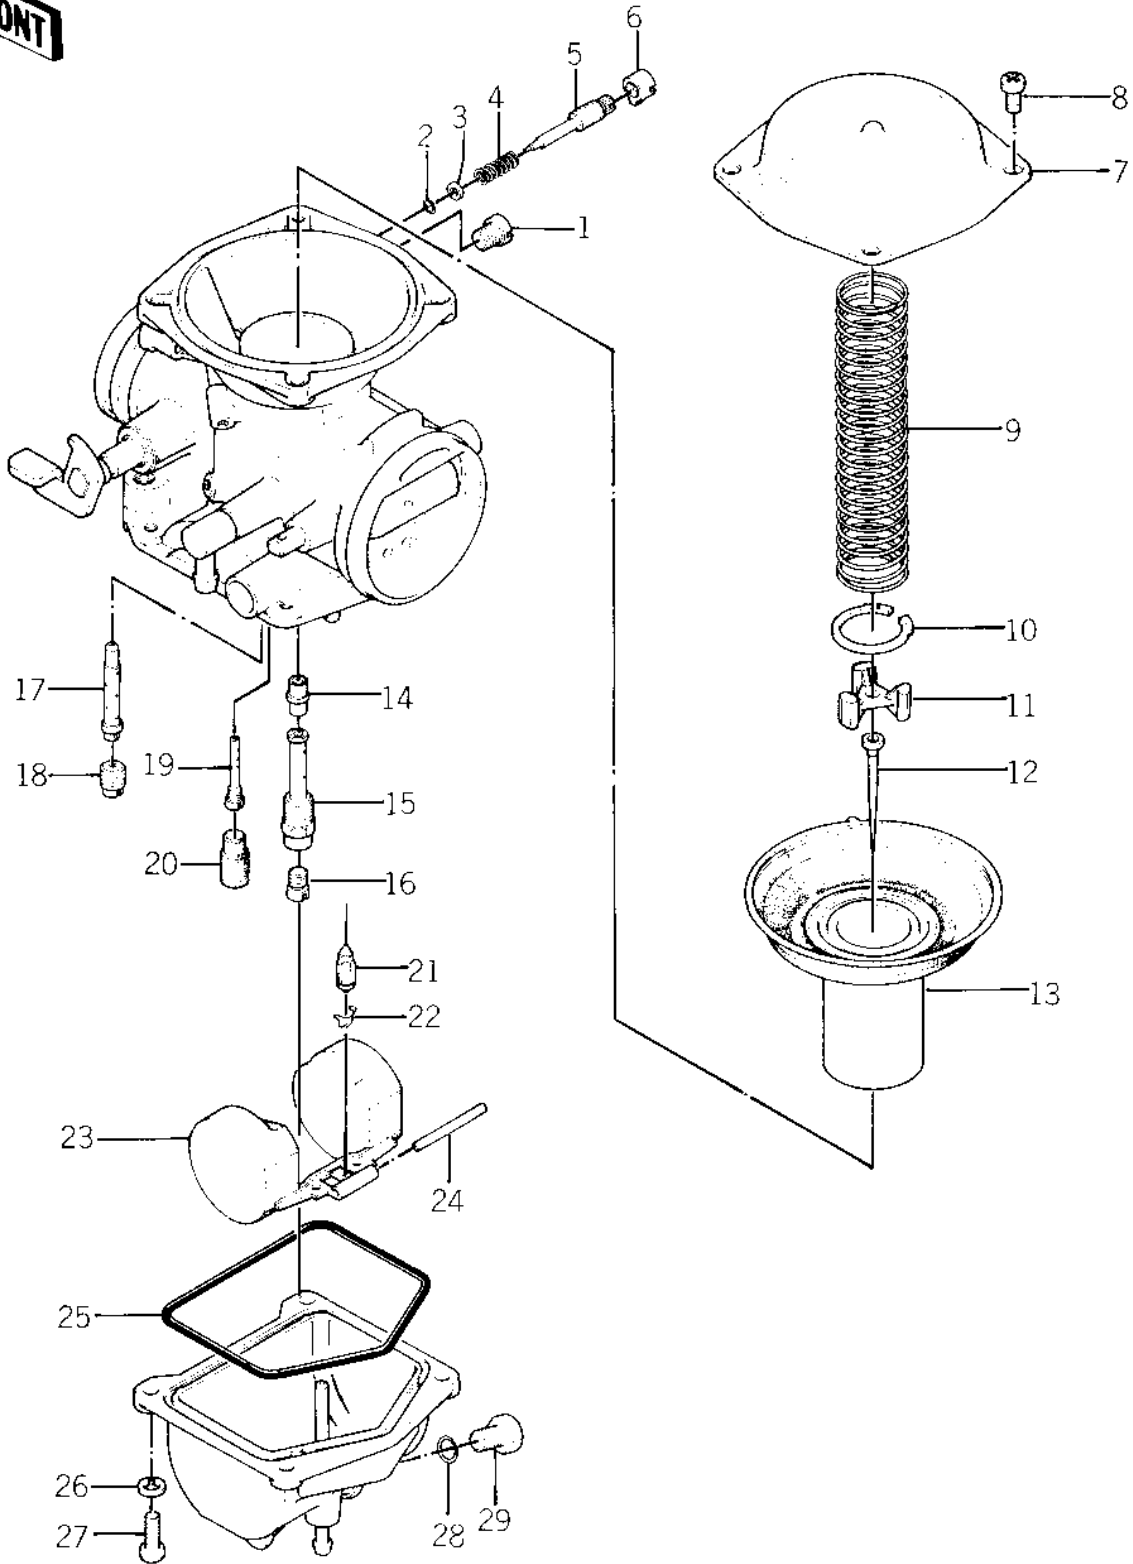

## 1977 KZ400 Deluxe PARTS DIAGRAM

CARBURETOR PARTS (KZ400-A2)

## 1977 KZ400 Deluxe PARTS LIST

CARBURETOR PARTS (KZ400-A2)

ITEM NAME	PART NUMBER	QUANTITY
SCREW,PLUG (Ref # 1)	92009-1004	1
O RING,PILOT ADJ (Ref # 2)	92055-1002	1
WASHER,PLAIN (Ref # 3)	92022-1003	1
SPRING,PIROT ADJ SCRW (Ref # 4)	92081-1002	1
SCREW,PILOT ADJUST (Ref # 5)	16014-1001	1
CAP,JET NEEDLE (Ref # 6)	11012-3727	1
TOP,MIXING CHAMBER (Ref # 7)	16005-1001	1
SCREW,PAN HEAD, 4X8 (Ref # 8)	22080408A	1
SPRING (Ref # 9)	92081-1001	1
CIRCLIP (Ref # 10)	92037-1005	1
COLLAR (Ref # 11)	16007-1001	1
JET NEEDLES,#003301 (Ref # 12)	16009-1002	1
VACUUM,VALVE (Ref # 13)	16126-1042	1
NEEDLE JET (Ref # 14)	16017-1001	1
HOLDER,NEEDLE JET (Ref # 15)	16047-007	1
MAIN JET,2ND,#95 (Ref # 16)	92063-1001	1
MAIN JET,2ND,#90 (Ref # 16)	92063-1003	1
MAIN JET,#92,2ND (Ref # 16)	92063-1004	1
MAIN JET,#2ND,#98 (Ref # 16)	92063-1005	1
MAIN JET,2ND,#100 (Ref # 16)	92063-1006	1
NOZZLE,MAIN (Ref # 17)	92062-1001	1
MAINJET,PRIMARY,#70 (Ref # 18)	92063-1002	1
PILOT JET,#35 (Ref # 19)	92064-1001	1
CAP,RUBBER (Ref # 20)	16012-1001	1
FLOAT VALVE (Ref # 21)	16030-1007	1
CLIP,FLOAT VALVE (Ref # 22)	16044-007	1
FLOAT (Ref # 23)	16031-1001	1
FLOAT PIN (Ref # 24)	92043-1002	1
"O" RING,FLOAT BALL (Ref # 25)	16019-024	1

## 1977 KZ400 Deluxe PARTS LIST

CARBURETOR PARTS (KZ400-A2)

ITEM NAME	PART NUMBER	QUANTITY
WASHER SPRING 4MM (Ref # 26)	461F0400	1
SCREW-PAN-CRROSS,4X12 (Ref # 27)	220B0412	1
"O" RING,DRAIN SCREW (Ref # 28)	92055-1003	1
SCREW,DRAIN (Ref # 29)	92009-1003	1