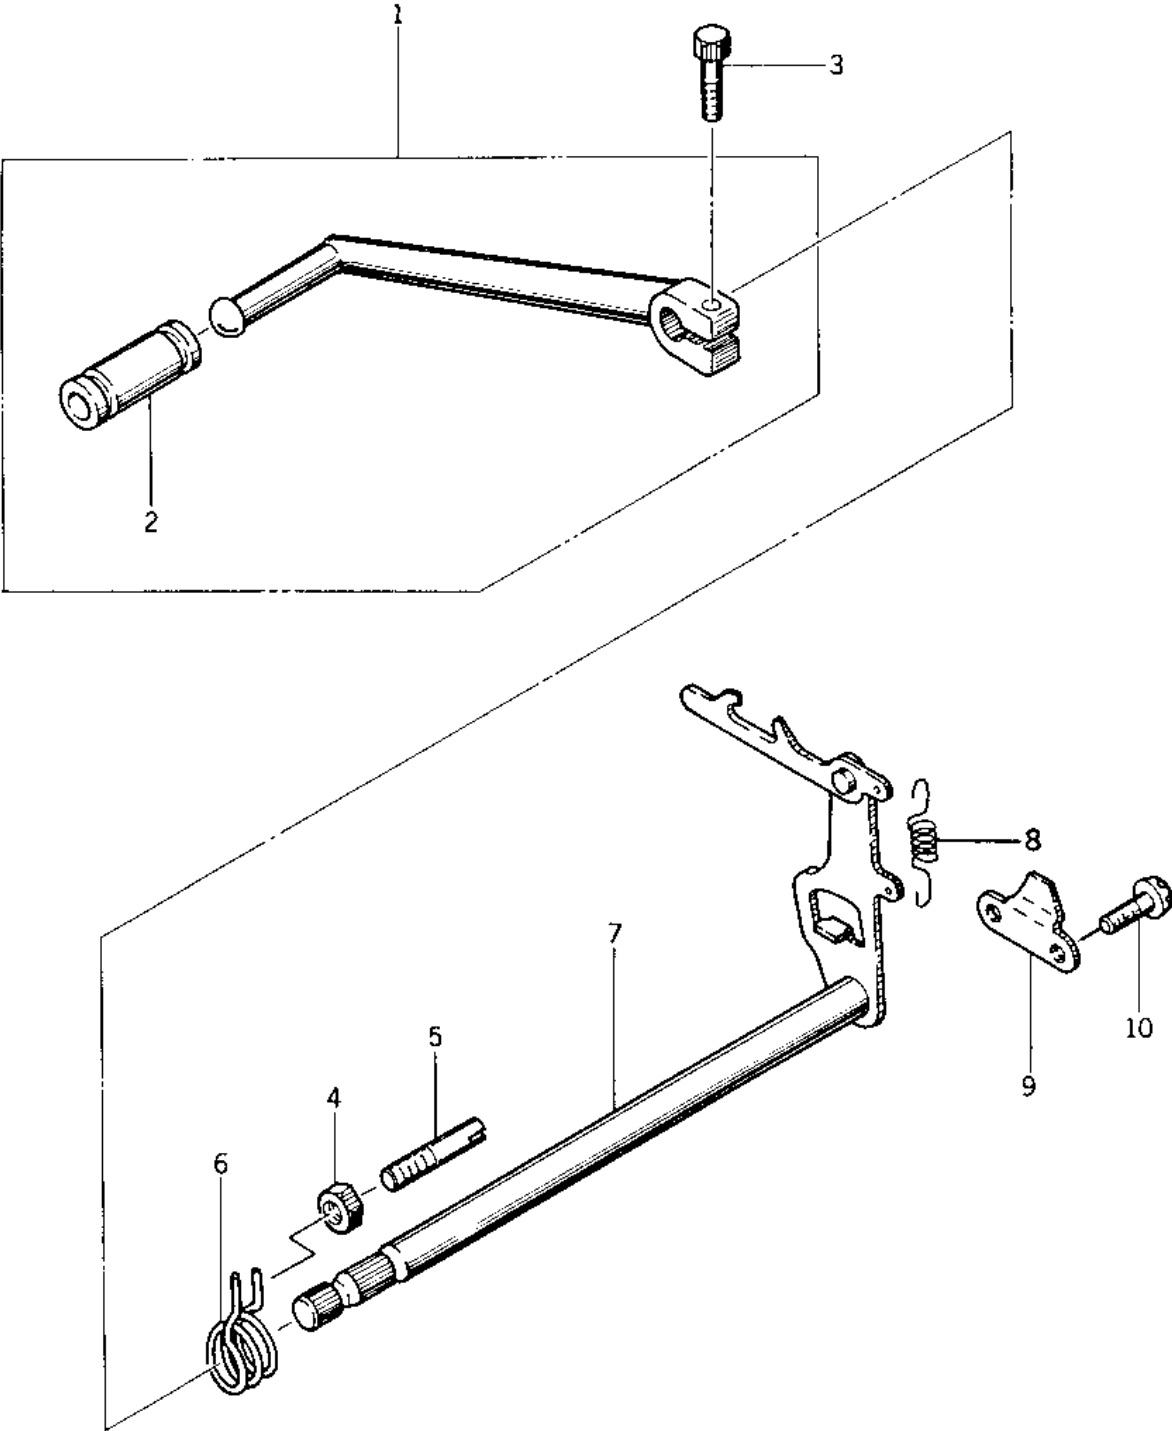

1977 KZ400 Deluxe PARTS DIAGRAM

GEAR CHANGE MECHANISM

1977 KZ400 Deluxe PARTS LIST

GEAR CHANGE MECHANISM

ITEM NAME	PART NUMBER	QUANTITY
PEDAL ASSY,GEAR SHIFT (Ref # 1)	13242-017	2
RUBBER CHANGE PEDAL (Ref # 2)	13157-004	1
BOLT-UPSET,6X20 (Ref # 3)	112G0620	1
NUT 8MM (Ref # 4)	312B0800	1
PIN CHANGE PEDAL SPRG (Ref # 5)	92043-057	2
SPRING,CHG PEDL RTN (Ref # 6)	92083-021	1
LEVER ASY,GEAR SHIFT (Ref # 7)	13161-034	1
SPRING,CHANGE LEVER (Ref # 8)	92144-1720	1
PLATE,GEAR SHIFT LEV (Ref # 9)	13169-011	1
SCREW PAN HEAD 6X16 (Ref # 10)	220B0616	1