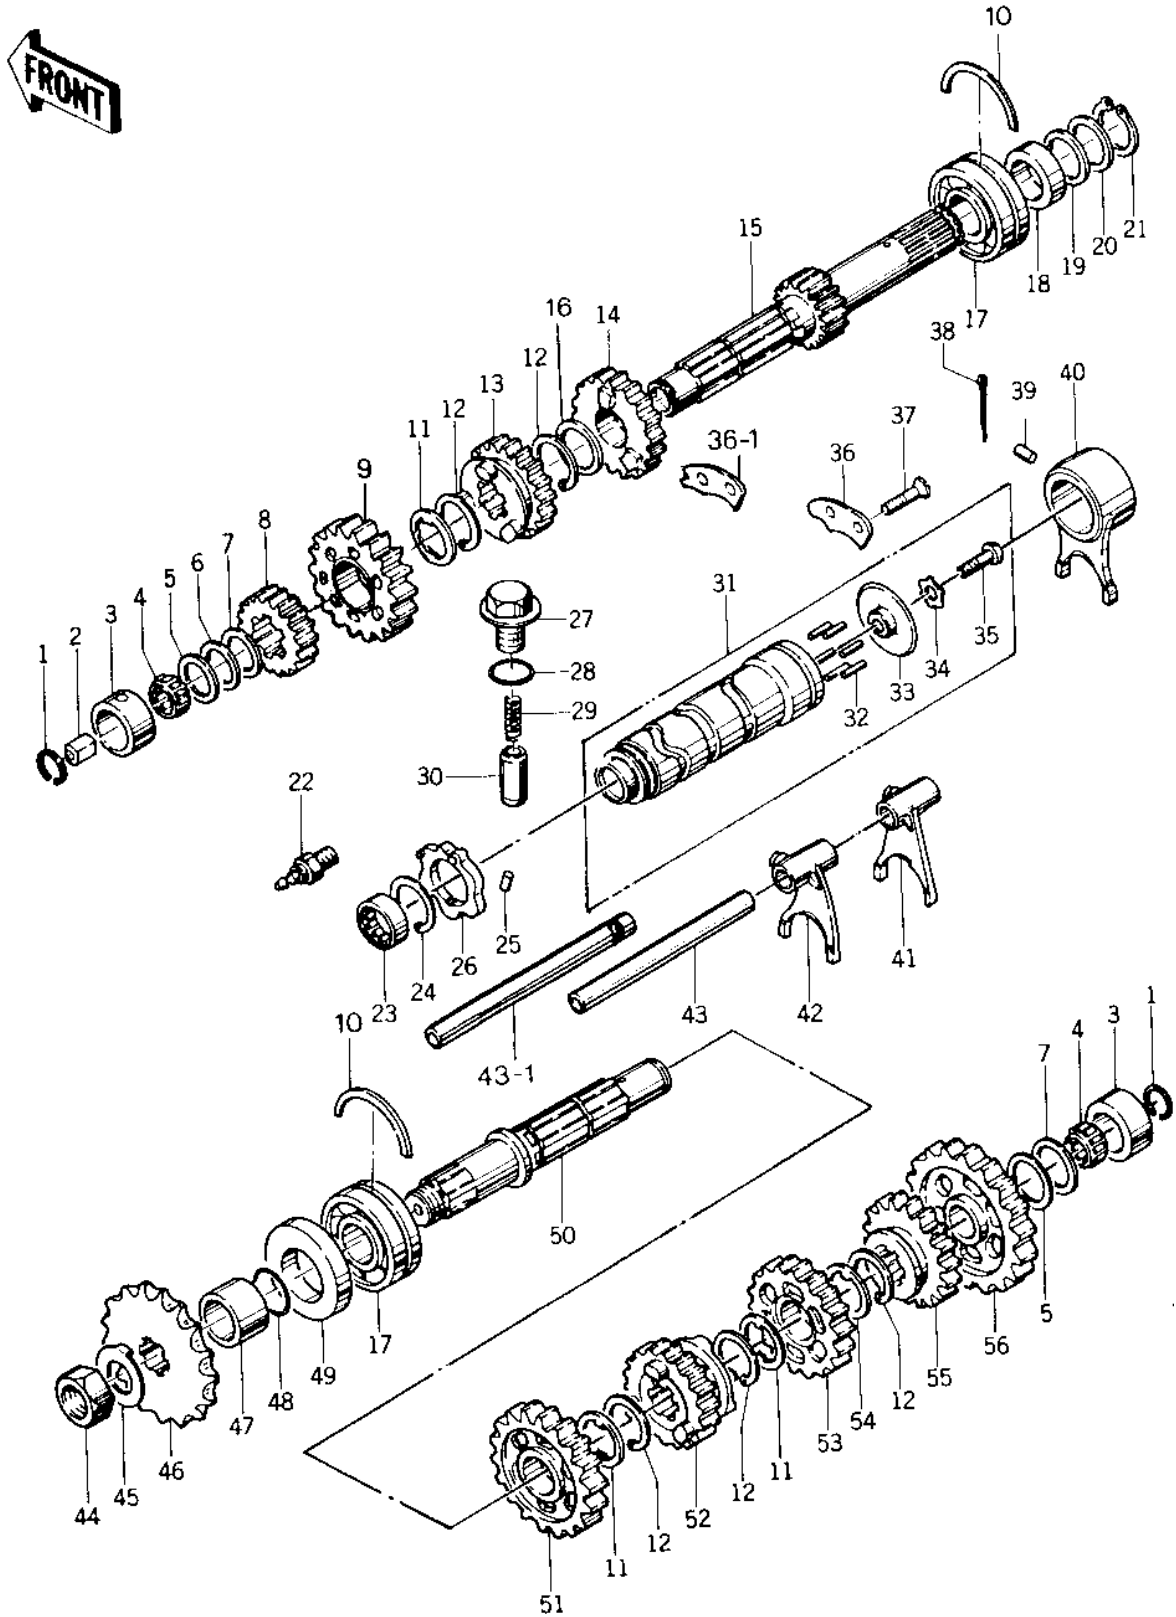

1977 KZ400 Deluxe PARTS DIAGRAM

TRANSMISSION/CHANGE DRUM