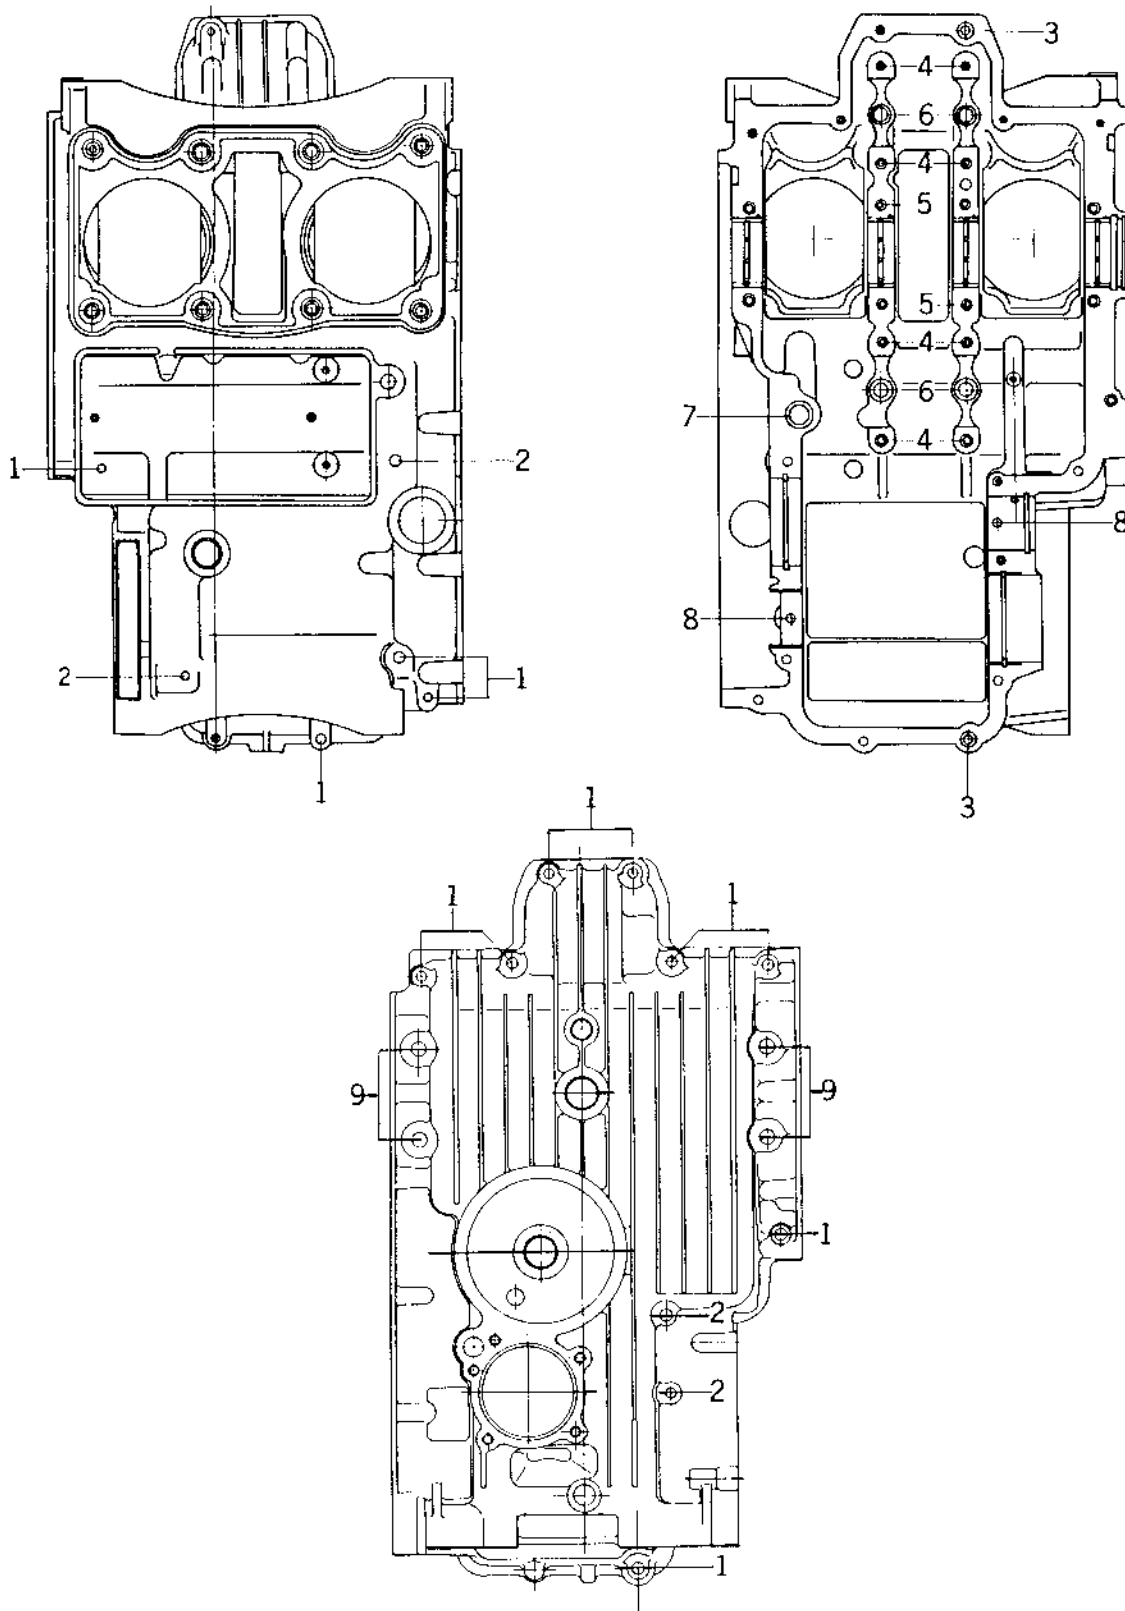

1977 KZ400 Deluxe PARTS DIAGRAM

CRANKCASE BOLT & STUD PATTERN

1977 KZ400 Deluxe PARTS LIST

CRANKCASE BOLT & STUD PATTERN

ITEM NAME	PART NUMBER	QUANTITY
BOLT,HEX HEAD,6X54 (Ref # 1)	92003-110	1
BOLT-FLANGED,6X95 (Ref # 2)	130G0695	1
.PIN,DOWEL,10X8.2X14 (Ref # 3)	92043-1037	3
.PIN-DOWEL (Ref # 4)	92042-007	1
"O" RING (Ref # 6)	92055-074	1
"O" RING (Ref # 7)	92055-077	1
.PIN DOWEL 6MM (Ref # 8)	92042-016	1
BOLT-FLANGED,8X95 (Ref # 9)	130P0895	1