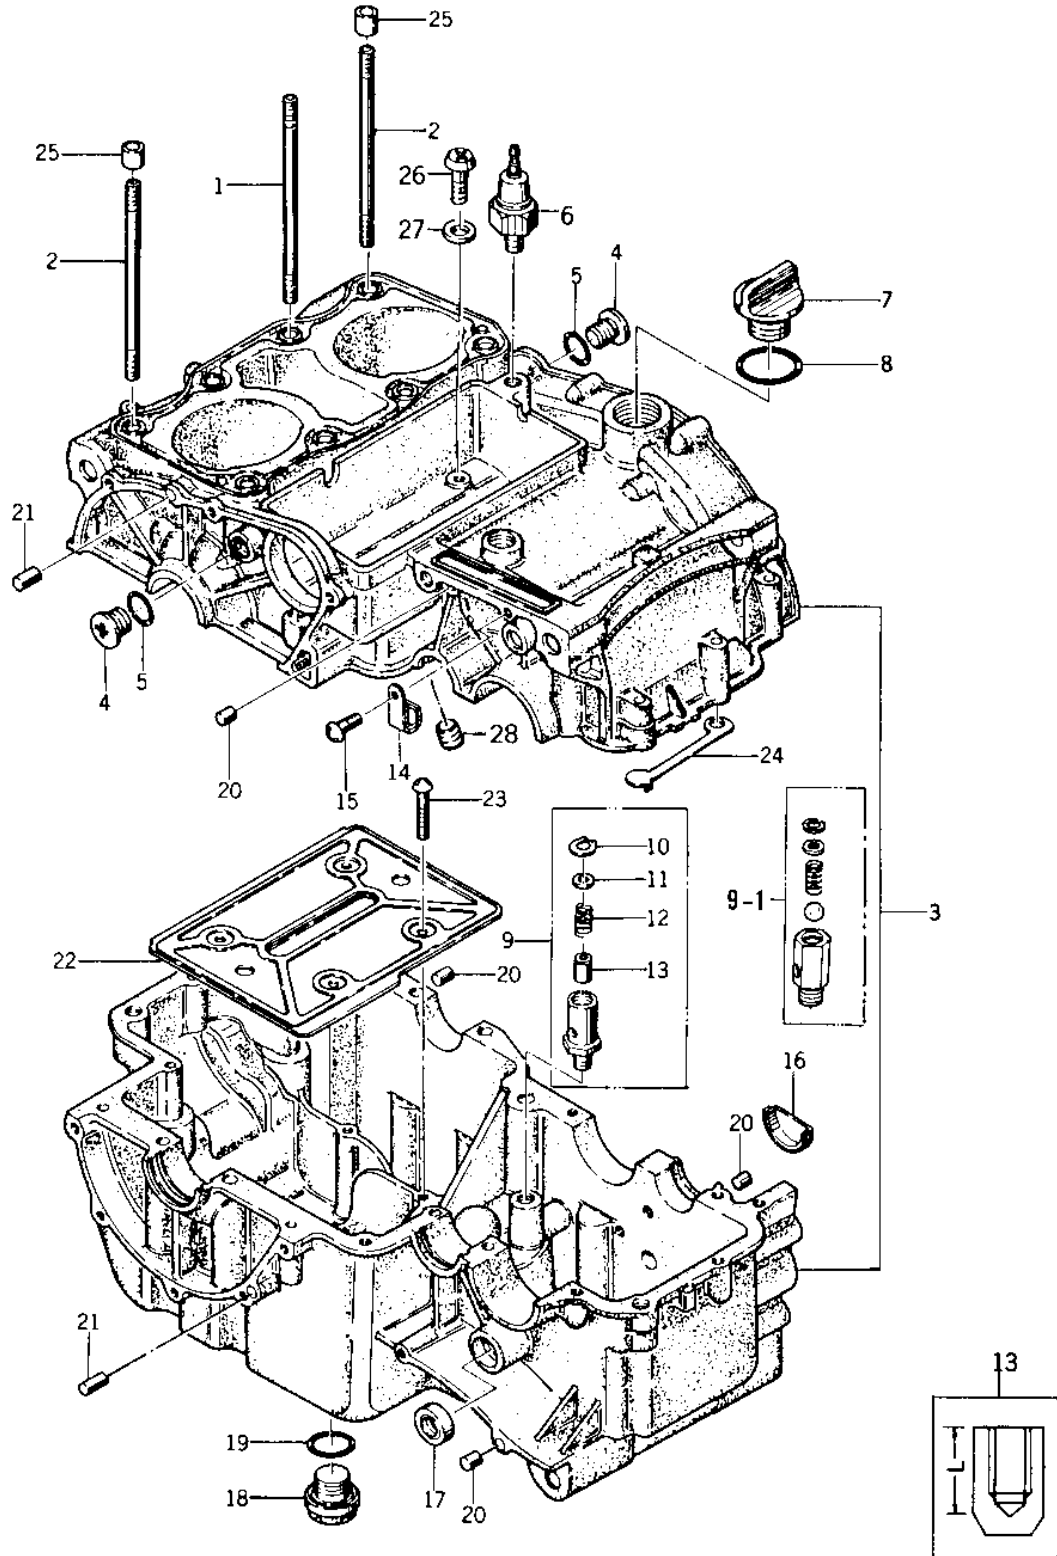

## 1977 KZ400 Deluxe PARTS DIAGRAM

CRANKCASE

### CRANKCASE

ITEM NAME	PART NUMBER	QUANTITY
.STUD,8X201 (Ref # 1)	92004-052	1
.STUD,8X210 (Ref # 2)	92004-053	1
CRANKCASE SET (Ref # 3)	14001-102	2
.PLUG (Ref # 4)	92066-067	2
."O" RING,13.5MM (Ref # 5)	92055-073	1
SWITCH,OIL PRESSURE (Ref # 6)	27010-1157	1
PLUG,OIL FILLER (Ref # 7)	16115-013	1
"O" RING,31MM (Ref # 8)	92055-049	1
RELEAF VALVE ASSY (Ref # 9)	16130-1001	2
CIRCLIP, 12MM (Ref # 10)	481J1200	1
SPACER,RELEAF VALVE (Ref # 11)	92026-097	1
SPRING,RELEAF VALVE (Ref # 12)	16133-003	1
PISTON,RELEAF VALVE (Ref # 13)	16126-002	1
CLAMP,WIRING HARNESS (Ref # 14)	21126-008	2
SCREW PAN HEAD 6X12 (Ref # 15)	220B0612	3
RECEIVER,OIL (Ref # 16)	14015-005	1
OIL SEAL,TB13225.5 (Ref # 17)	92051-005	1
.PLUG,OIL DRAIN,12X15 (Ref # 18)	92066-1174	1
.GASKET,DRIN PLUG (Ref # 19)	92065-097	1
.PIN-DOWEL (Ref # 20)	92042-007	1
.PIN,DOWEL,6X12 (Ref # 21)	551A0612	1
CLAMP,OVERFLOW HOSE (Ref # 24)	92037-149	1
.PIN,DOWEL,10X8.2X14 (Ref # 25)	92043-1037	1
WASHER,PLAIN (Ref # 27)	92022-304	1
.NOZZLE,OIL BIAS (Ref # 28)	92062-011	1