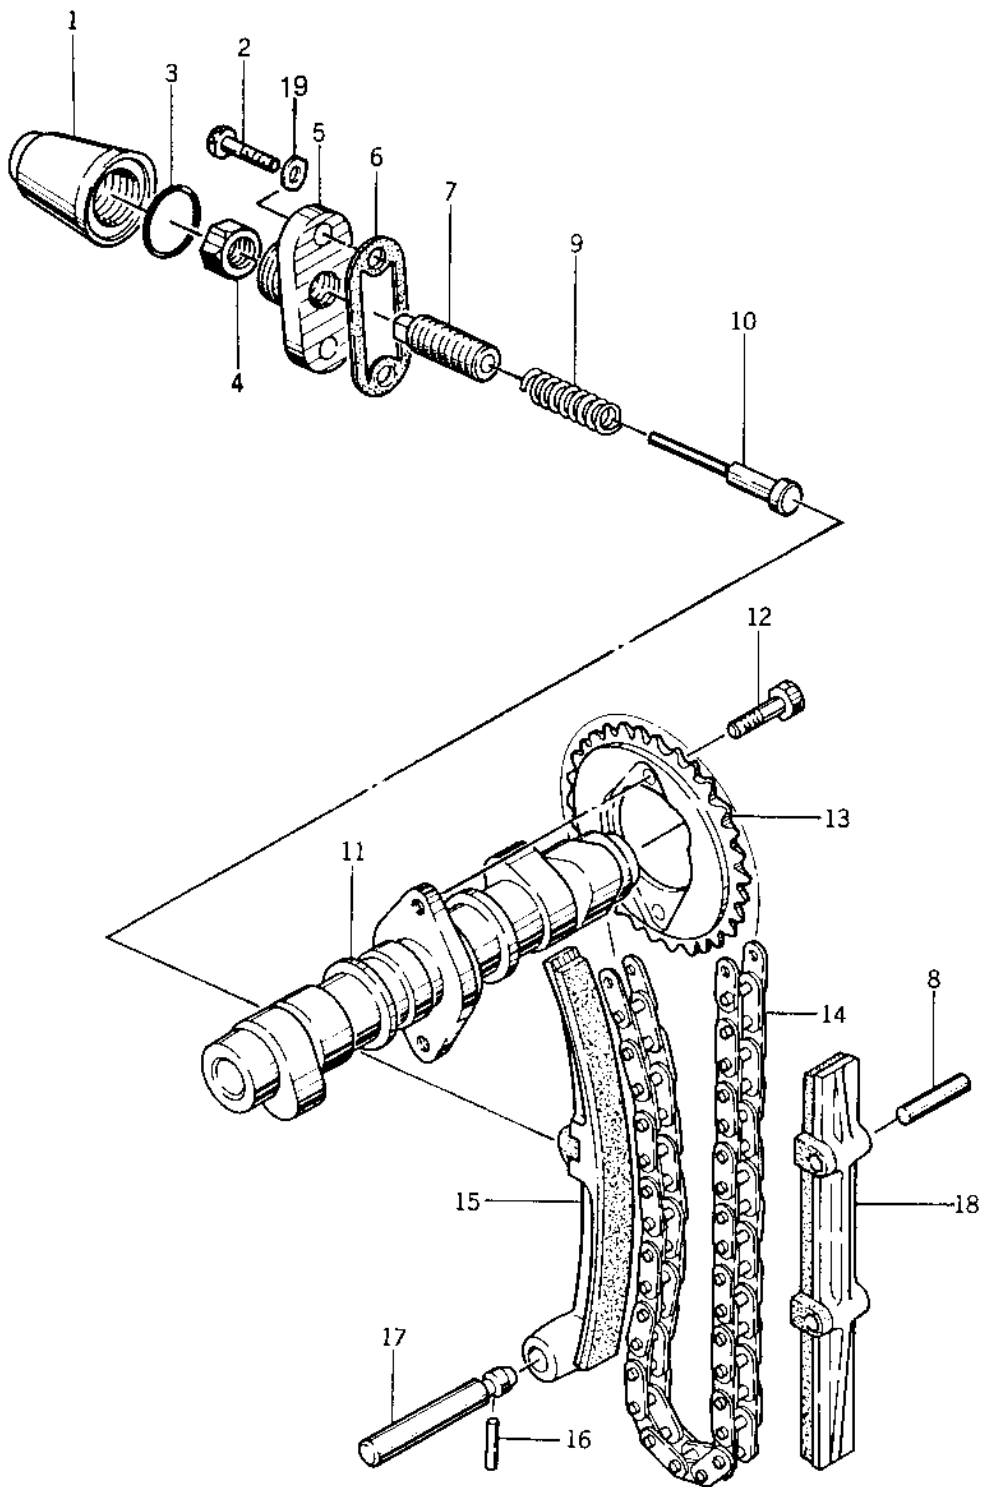

## 1977 KZ400 Deluxe PARTS DIAGRAM

CAMSHAFT/CHAIN/TENSIONER

## 1977 KZ400 Deluxe PARTS LIST

CAMSHAFT/CHAIN/TENSIONER

ITEM NAME	PART NUMBER	QUANTITY
CAP, CHAIN TENSIONER (Ref # 1)	12064-004	1
BOLT-HEX HEAD,6X16 (Ref # 2)	92001-114	1
"O" RING (Ref # 3)	92055-104	1
NUT,LOCK (Ref # 4)	92016-054	1
HOLDER,CAM CHIN TENS (Ref # 5)	12047-004	1
GASKET,CHAIN TENSIONR (Ref # 6)	11009-1022	1
GUIDE,PUSH ROD (Ref # 7)	92001-1271	2
PIN,DOWEL,5X32 (Ref # 8)	551A0532	1
SPRING,CHAIN TENSINR (Ref # 9)	92081-131	1
ROD,PUSH (Ref # 10)	12054-002	1
SHAFT,CAM (Ref # 11)	12044-009	1
BOLT,SPROCKET FITTING (Ref # 12)	92003-208	2
SPROCKET,CAM (Ref # 13)	12046-004	1
CHAIN CAM (Ref # 14)	21070-004	1
GUIDE,CAM CHAIN (Ref # 15)	12053-002	1
PIN,DOWEL,4X25 (Ref # 16)	551A0425	1
SHAFT,CHAIN GUIDE (Ref # 17)	12065-001	1
GUIDE,CHAIN,REAR (Ref # 18)	12053-1042	1
WASHER PLAIN 6MM (Ref # 19)	410B0600	1