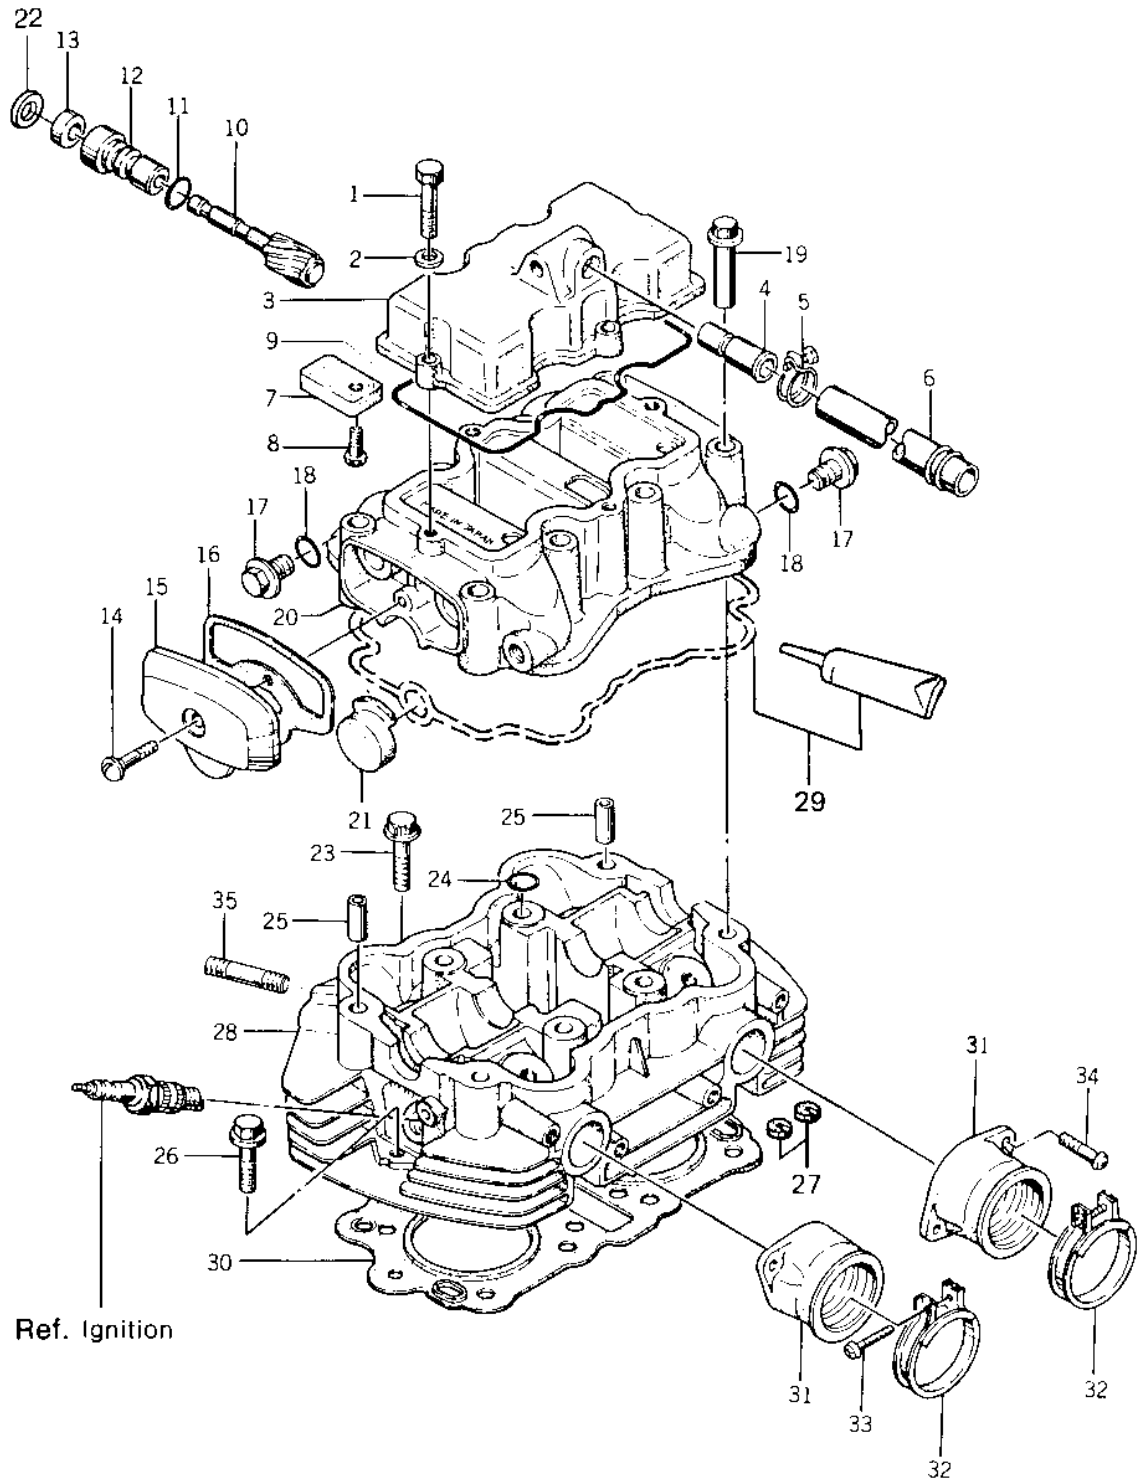

1977 KZ400 Deluxe PARTS DIAGRAM

CYLINDER HEAD/COVERS

1977 KZ400 Deluxe PARTS LIST

CYLINDER HEAD/COVERS

ITEM NAME	PART NUMBER	QUANTITY
BOLT HEX HEAD 8X28 (Ref # 1)	114G0828	1
WASHER PLAIN 8MM (Ref # 2)	410B0800	1
COVER,BREATHER (Ref # 3)	14070-005	1
BREATHER JOINT (Ref # 4)	14067-006	2
CLAMP,BREATHER HOSE (Ref # 5)	92037-123	1
CLAMP,BREATHER HOSE (Ref # 5)	92037-192	1
HOSE,BREATHER (Ref # 6)	92059-125	1
PLATE,BREATHER (Ref # 7)	14068-006	1
"O" RING,BRETHER COV (Ref # 9)	92055-064	1
GEAR,TACHOMETER (Ref # 10)	13223-009	1
RING-O,10MM (Ref # 11)	92055-1149	1
GUIDE,TACHOMETER GEAR (Ref # 12)	92087-011	1
OIL SEAL (Ref # 13)	92050-075	1
SCREW OVL CNTSK 6X25 (Ref # 14)	222E0625	1
CAP,CYL HEAD COVER (Ref # 15)	11027-003	1
GASKET,CYL HEAD COVER (Ref # 16)	11023-007	1
PLUG (Ref # 17)	92066-066	1
RING-O (Ref # 18)	92055-1146	1
NUT,CYLINDER HEAD (Ref # 19)	92015-071	1
COVER,CYLINDER HEAD (Ref # 20)	11022-013-2H	2
CAP,CLY HEAD COVER (Ref # 21)	92073-035	1
GASKET,TACHO GEAR (Ref # 22)	92065-104	1
BOLT, HEX HEAD, 6X34 (Ref # 23)	92003-159	1
"O" RING,HD COV BOLT (Ref # 24)	92055-067	1
PIN,DOWEL,12MM (Ref # 25)	92042-031	1
BOLT, HEX HEAD, 8X34 (Ref # 26)	92003-153	1
DAMPER RUBBER,CYL HD (Ref # 27)	92075-255	1
CYLINDER HEAD,BARREL (Ref # 28)	11002-018-2H	1
CLEAR SILICONE (Ref # 29)	K61079-007	1

1977 KZ400 Deluxe PARTS LIST

CYLINDER HEAD/COVERS

ITEM NAME	PART NUMBER	QUANTITY
GASKET,CYLINDER HEAD (Ref # 30)	11004-1003	1
DUCT,ENGINE INTAKE (Ref # 31)	16065-037	1
DUCT,ENGINE INTAKE (Ref # 31)	16065-048	1
CLAMP,57MM,BLACK (Ref # 32)	92037-1452	1
CLAMP,CARBURETOR (Ref # 32)	92037-1021	1
SCREW-PAN-CROS (Ref # 33)	220B0535	1
SCREW-PAN-CROS,5X25 (Ref # 33)	220B0525	1
SCREW PAN HEAD 6X18 (Ref # 34)	220B0618	1
STUD,6X46 (Ref # 35)	92004-049	1