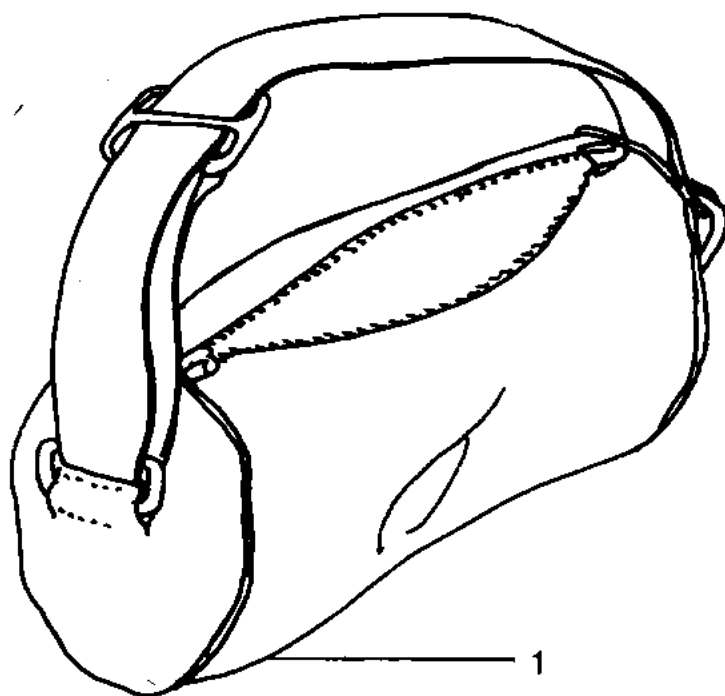

1979 KDX™400 PARTS DIAGRAM

OWNER TOOLS

1979 KDX™400 PARTS LIST

OWNER TOOLS

ITEM NAME	PART NUMBER	QUANTITY
BAG, TOOL KIT (Ref # 1)	56008-4001	1
GUAGE, TIRE PRESSURE (Ref # 2)	52005-4001	1
GAUGE,AIR (Ref # 2)	52005-4002	1
WRENCH,SPARK PLUG (Ref # 3)	92110-4001	1
BAR,SPARK PLUG WRENCH (Ref # 4)	16149-4001	1