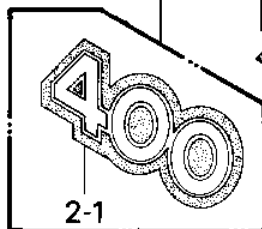

1979 KDX™400 PARTS DIAGRAM

LABELS

KDX400-A2

KDX400-A2

2

1979 KDX™400 PARTS LIST

LABELS

ITEM NAME	PART NUMBER	QUANTITY
EMBLEM-SIDE COVER \$\$ (Ref # 1)	56014-4001	1
EMBLEM (Ref # 2)	56018-4001	1
PATTERN,NUMBER PLATE (Ref # 3)	56027-4027	1