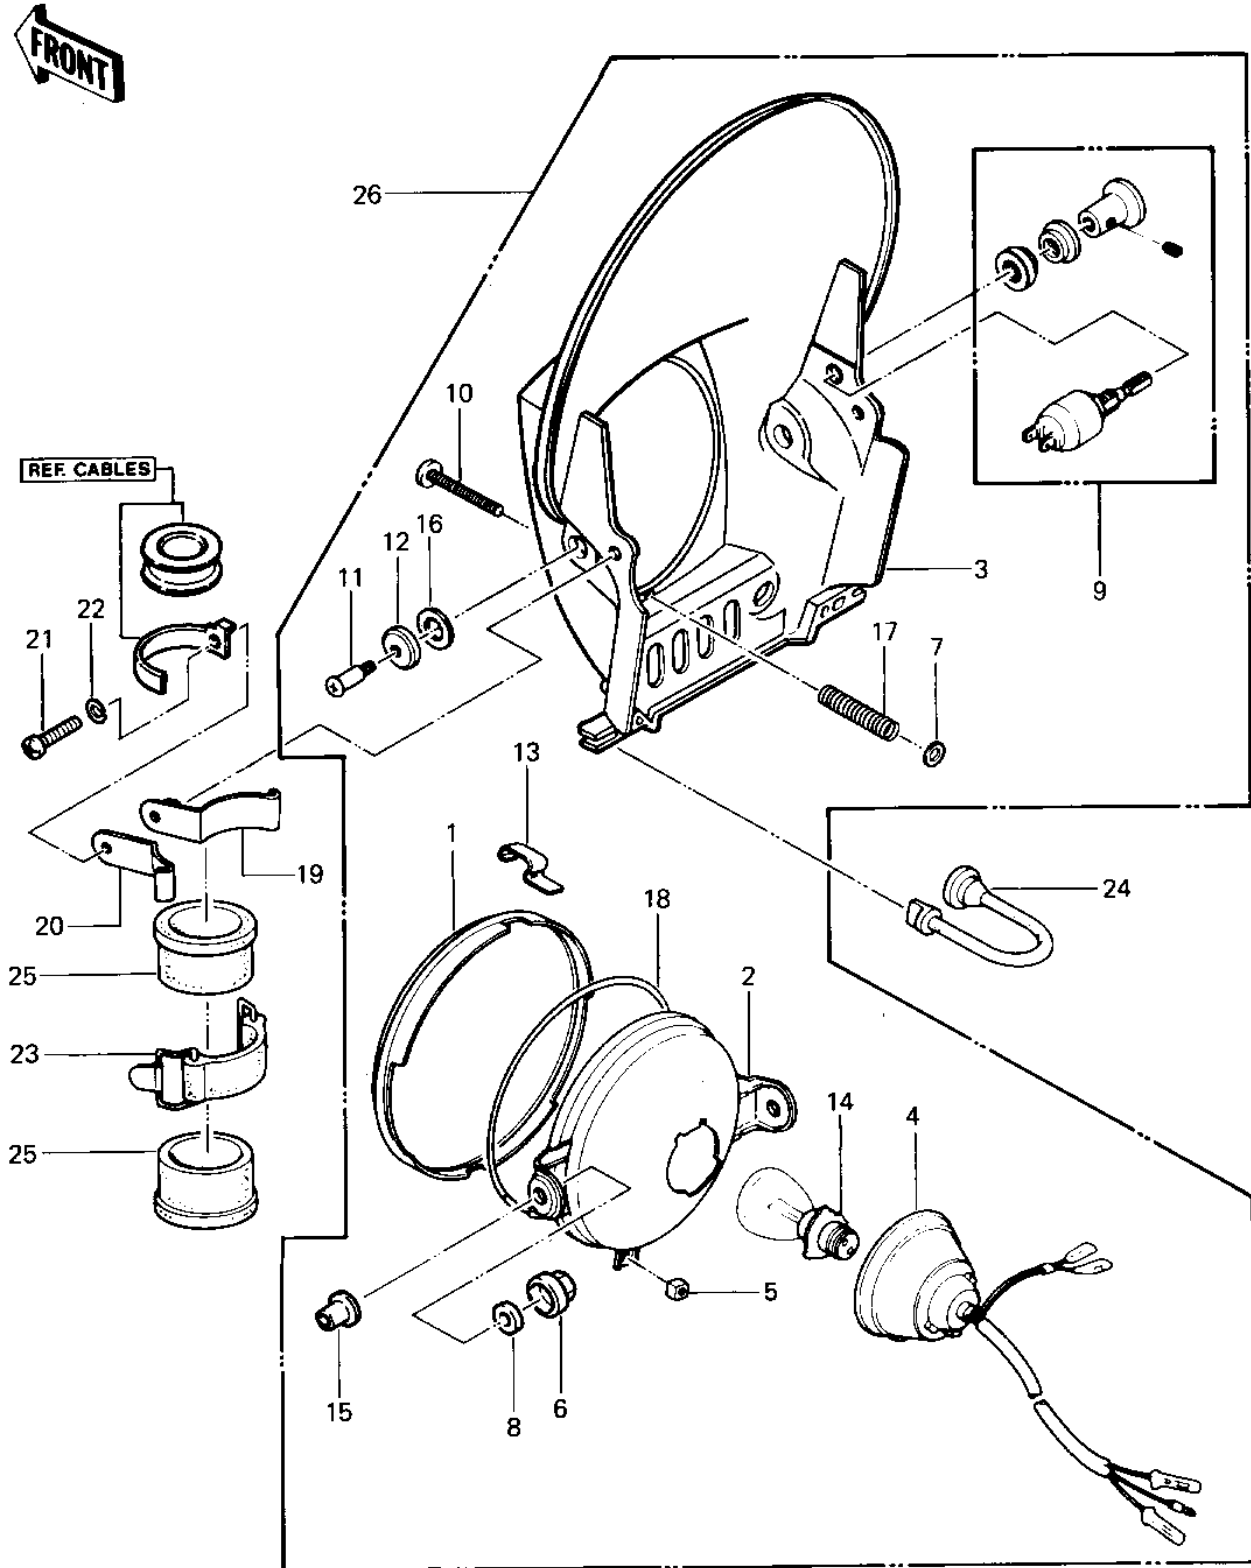

## 1979 KDX™400 PARTS DIAGRAM

HEADLIGHT

## 1979 KDX™400 PARTS LIST

### HEADLIGHT

ITEM NAME	PART NUMBER	QUANTITY
COVER,HEAD LAMP (Ref # 1)	14025-4002	1
LAMP,HEAD (Ref # 2)	23004-4001	1
BODY-COMP-HEAD LAMP,L (Ref # 3)	23005-5002-7F	1
SOCKET,HEAD LAMP (Ref # 4)	23008-4001	1
NUT,4MM (Ref # 5)	23020-018	1
NUT,HEAD LAMP RIM FIT (Ref # 6)	23020-023	1
WASHER (Ref # 7)	23021-004	1
WASHER-PLAIN,5MM (Ref # 8)	23021-012	1
SWITCH,HEAD LAMP (Ref # 9)	27004-4001	1
SCREW,ADJUSTING,4X43 (Ref # 10)	92009-4002	1
SCREW,HEAD LAMP (Ref # 11)	92009-4003	1
WASHER,HEAD LAMP (Ref # 12)	92022-4005	1
CLAMP,HEAD LAMP (Ref # 13)	92037-4001	1
BULB,6V 35/25W (Ref # 14)	92069-4001	1
DAMPER,HEAD LAMP (Ref # 15)	92075-4009	1
DAMPER,HEAD LAMP (Ref # 16)	92075-4010	1
SPRING,FOCUS ADJUSTNG (Ref # 17)	92081-4003	1
SEAL,HEAD LAMP (Ref # 18)	92093-4001	1
BRACKET (Ref # 19)	11034-4007	1
BRACKET (Ref # 20)	11034-4008	1
SCREW PAN HEAD 6X16 (Ref # 21)	220B0616	1
WASHER SPRING 6MM (Ref # 22)	461F0600	1
BAND,FUEL TANK (Ref # 23)	92072-076	1
BAND,HEAD LAMP (Ref # 24)	92072-077	1
DAMPER (Ref # 25)	92075-4005	1
HEAD LAMP ASSY (Ref # 26)	23001-4001	1