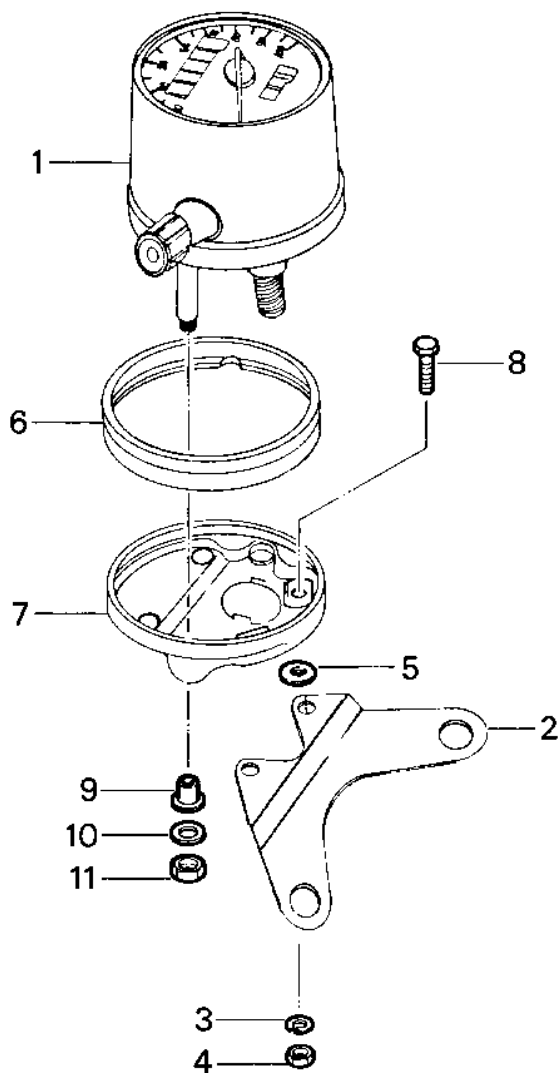

1979 KDX™400 PARTS DIAGRAM

METER

1979 KDX™400 PARTS LIST

METER

ITEM NAME	PART NUMBER	QUANTITY
SPEEDOMETER,MPH (Ref # 1)	25005-1034	1
BRACKET,METER (Ref # 2)	11034-4010	1
WASHER SPRING 6MM (Ref # 3)	461F0600	1
NUT 6MM (Ref # 4)	311B0600	1
WASHER,6M/M,METER (Ref # 5)	92022-1039	1
DAMPER,METER (Ref # 6)	92075-1102	1
COVER,METER (Ref # 7)	14025-1075	1
BOLT,HEX HEAD,6X14 (Ref # 8)	92003-204	1
DAMPER RUBBER,MET FIT (Ref # 9)	25019-023	1
WASHER PLAIN 5MM (Ref # 10)	411B0500	1
NUT,5MM (Ref # 11)	311B0500	1