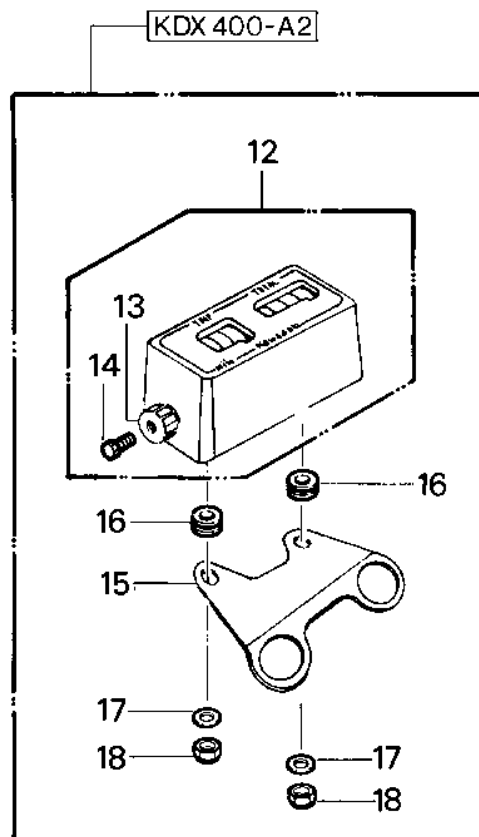

1979 KDX™400 PARTS DIAGRAM

METER

1979 KDX™400 PARTS LIST

METER

ITEM NAME	PART NUMBER	QUANTITY
SPEEDOMETER,MPH (Ref # 1)	25005-1034	1
BRACKET,METER (Ref # 2)	11034-4010	1
WASHER SPRING 6MM (Ref # 3)	461F0600	1
NUT 6MM (Ref # 4)	311B0600	1
WASHER,6M/M,METER (Ref # 5)	92022-1039	1
DAMPER,METER (Ref # 6)	92075-1102	1
COVER,METER (Ref # 7)	14025-1075	1
BOLT,HEX HEAD,6X14 (Ref # 8)	92003-204	1
DAMPER RUBBER,MET FIT (Ref # 9)	25019-023	1
WASHER PLAIN 5MM (Ref # 10)	411B0500	1
NUT,5MM (Ref # 11)	311B0500	1