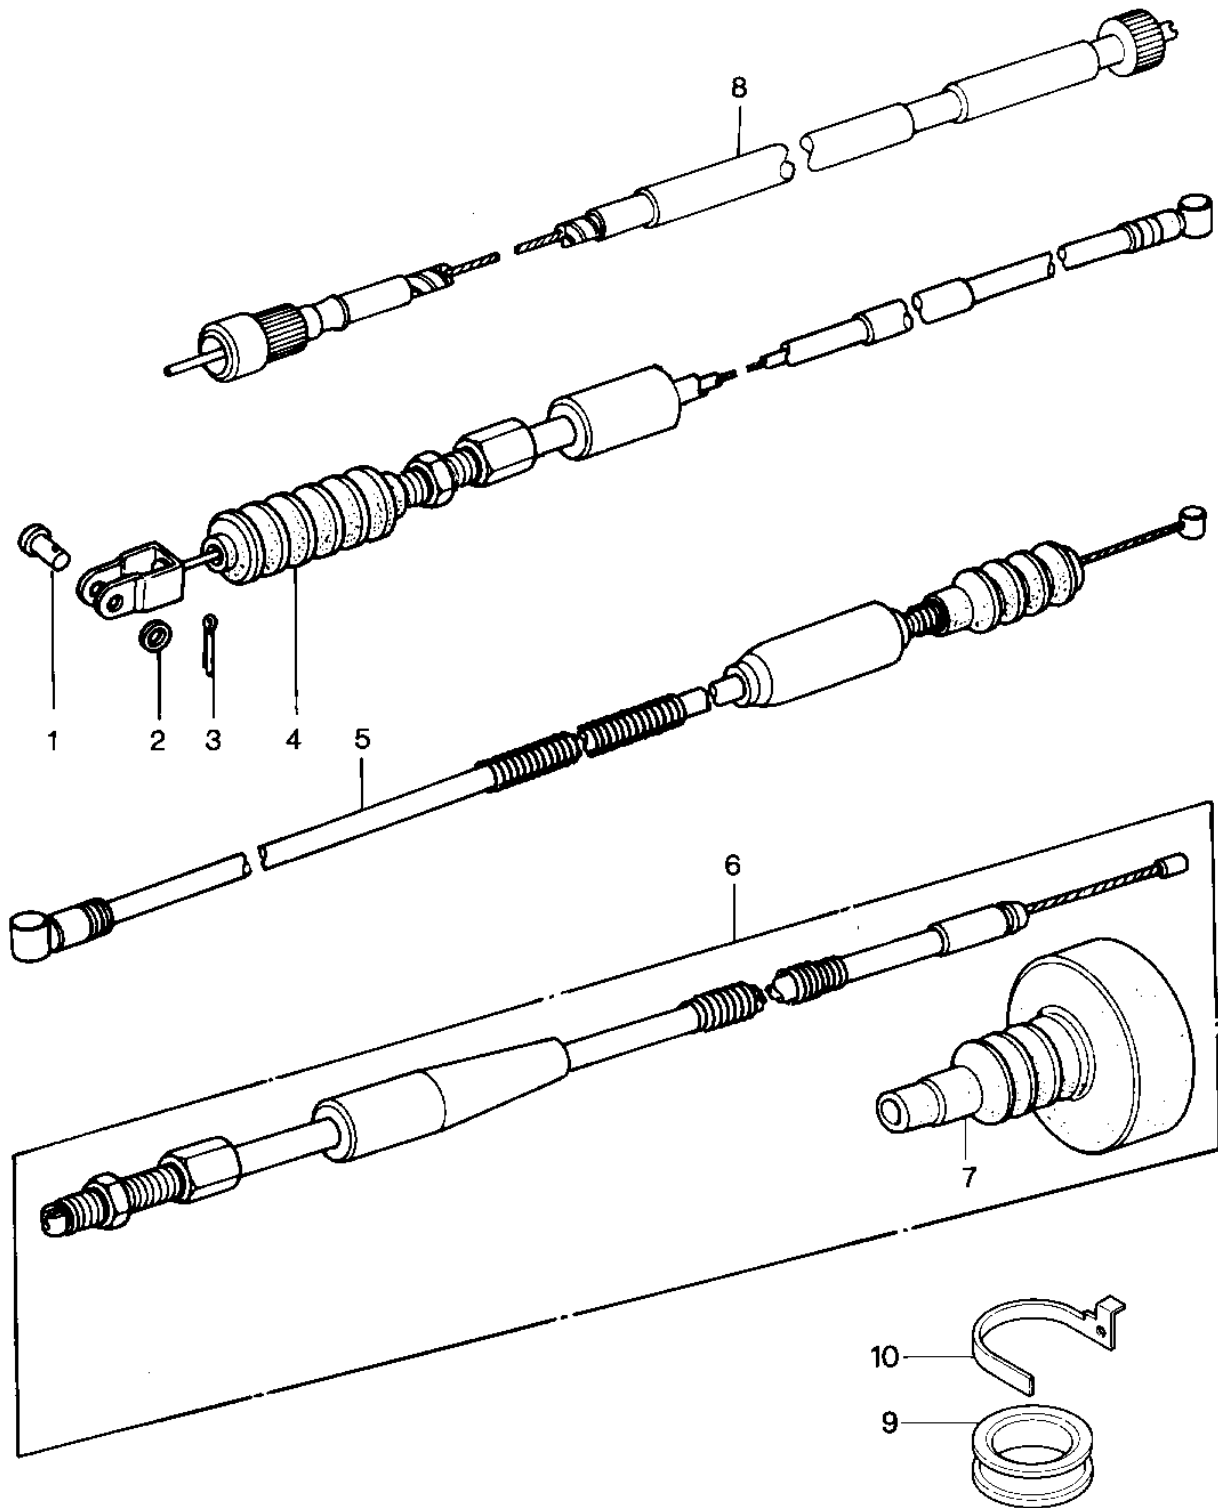

1979 KDX™400 PARTS DIAGRAM

CABLES

1979 KDX™400 PARTS LIST

CABLES

ITEM NAME	PART NUMBER	QUANTITY
PIN-BRAKE ROD FITTING (Ref # 1)	92043-064	1
WASHER PLAIN 6MM (Ref # 2)	410B0600	1
PIN COTTER 2.0X15 (Ref # 3)	550D2015	1
CABLE,BRAKE (Ref # 4)	54005-4002	1
CABLE,CLUTCH (Ref # 5)	54011-4001	1
CABLE,THROTTLE (Ref # 6)	54012-1045	1
BOOT,THROTTLE CABLE (Ref # 7)	49006-1016	1
CABLE,SPEEDOMETER (Ref # 8)	54001-4001	1
CABLE GUIDE,HEAD LAMP (Ref # 9)	13070-4001	1
CLAMP, CABLE GUIDE (Ref # 10)	92037-4002	1