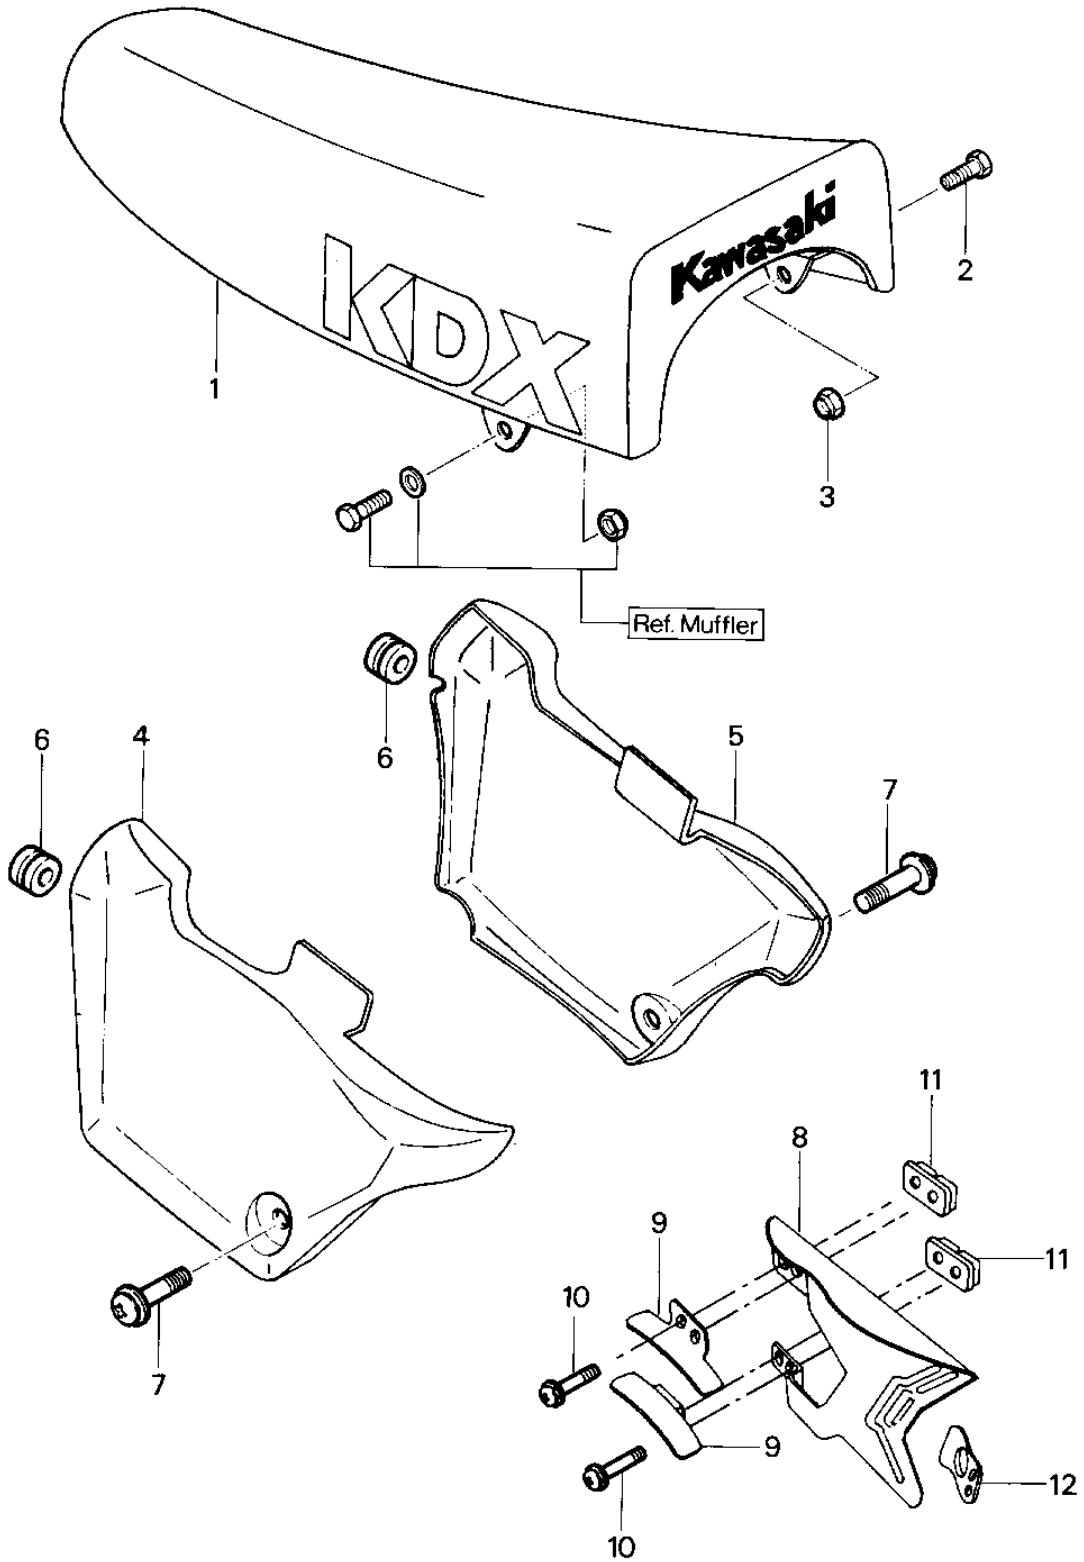

1979 KDX™400 PARTS DIAGRAM

SEAT/SIDE COVERS/CHAIN COVER

1979 KDX™400 PARTS LIST

SEAT/SIDE COVERS/CHAIN COVER

ITEM NAME	PART NUMBER	QUANTITY
SEAT-ASSY (Ref # 1)	53001-4002	1
BOLT,FLANGED,8X14 (Ref # 2)	130G0814	1
NUT,LOCK,8MM (Ref # 3)	92015-1124	1
SIDE COVER,LH (Ref # 4)	36001-4001-7F	1
SIDE COVER,RH (Ref # 5)	36001-4002-7F	1
DAMPER RUBBER (Ref # 6)	92075-1028	1
SCREW,6X10 (Ref # 7)	92009-1286	1
CHAIN GUARD (Ref # 8)	36014-4001	1
GUARD,WEAR STRIP (Ref # 9)	55020-4002	1
SCREW,6X20 (Ref # 10)	92009-1289	1
PLATE (Ref # 11)	13169-4004	1
BRACKET (Ref # 12)	11034-4005	1