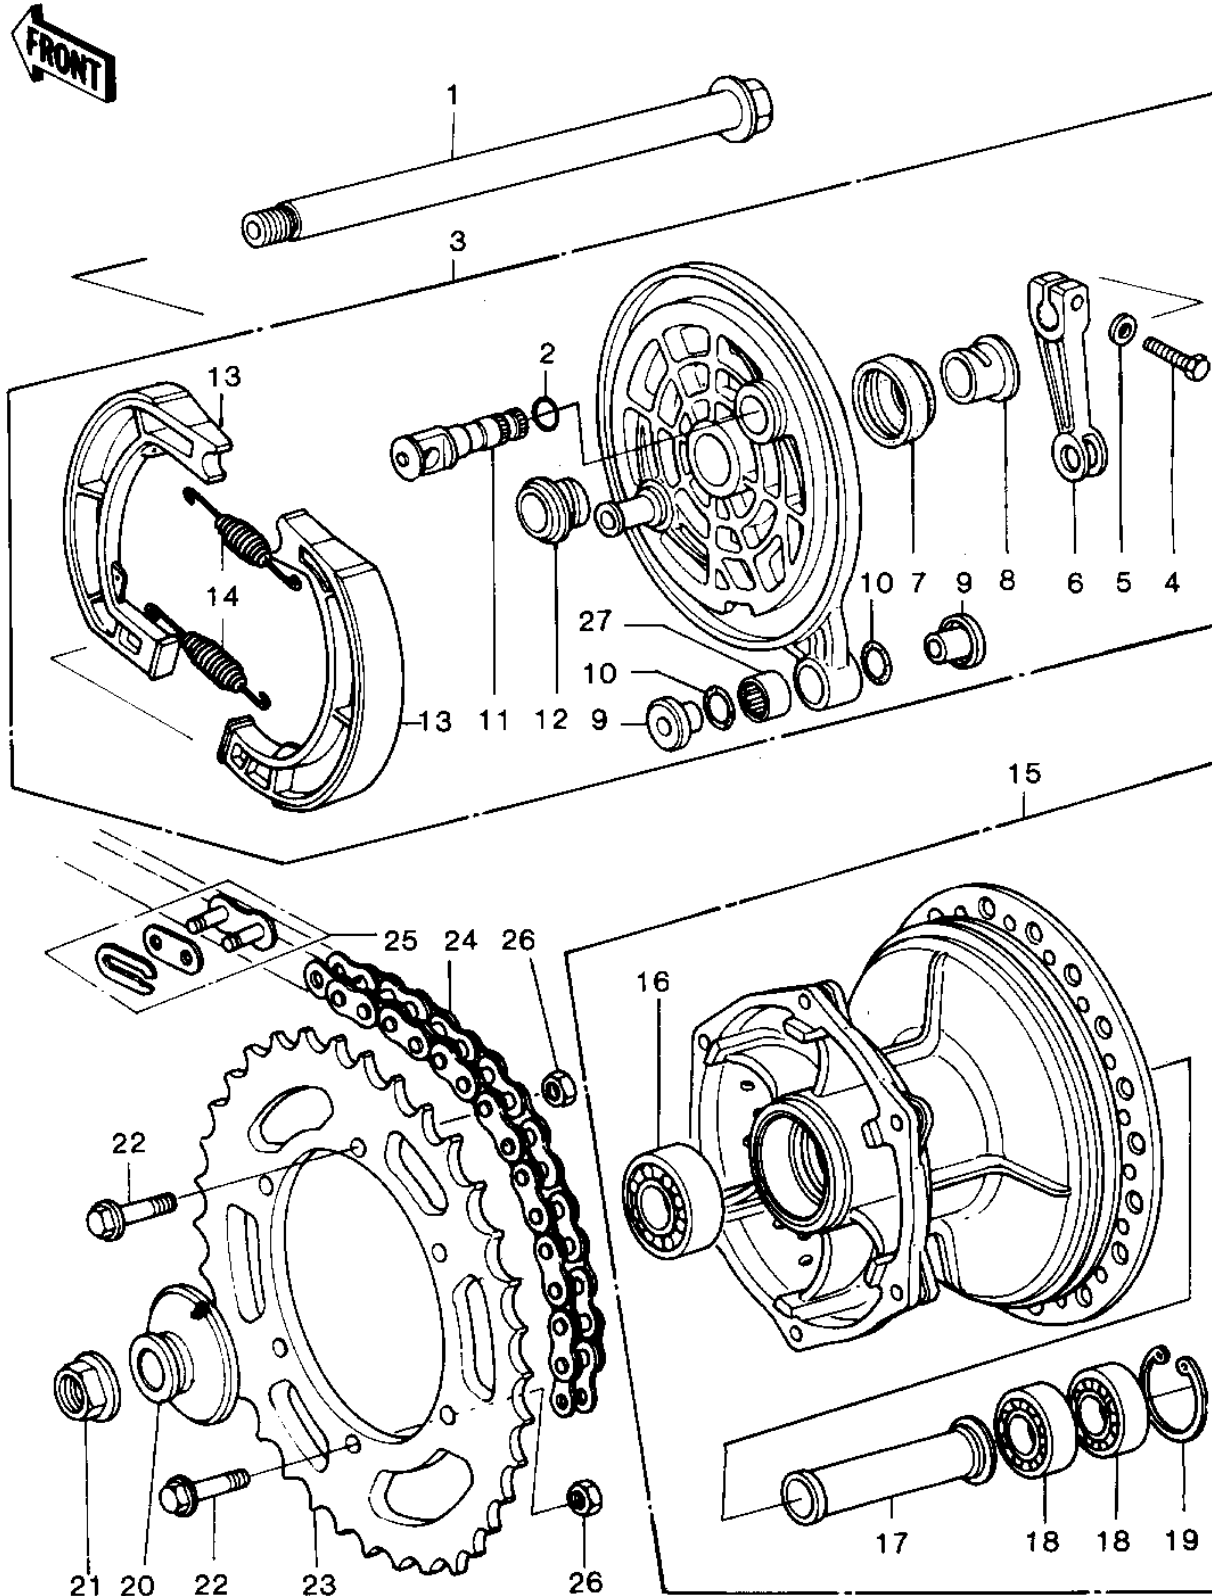

1979 KDX™400 PARTS DIAGRAM

REAR HUB/BRAKE/CHAIN

1979 KDX™400 PARTS LIST

REAR HUB/BRAKE/CHAIN

ITEM NAME	PART NUMBER	QUANTITY
AXLE,REAR (Ref # 1)	41068-4002	1
"O" RING,15MM (Ref # 2)	670B2015	1
PANEL-ASY,RR BRK (Ref # 3)	41035-4001	1
BOLT-UPSET (Ref # 4)	112G0622	1
WASHER PLAIN 6MM (Ref # 5)	410B0600	1
LEVER,REAR BRAKE CAM (Ref # 6)	41053-1004	1
OIL SEAL (Ref # 7)	92093-1004	1
SLEEVE,REAR PANEL,R.H (Ref # 8)	42036-1035	1
COLLAR (Ref # 9)	92027-1040	1
"O" RING,11M/M (Ref # 10)	670C2011	1
CAM SHAFT,BRAKE (Ref # 11)	41050-1002	1
SLEEVE,REAR BRAKE (Ref # 12)	42036-1009	1
SHOE,BRAKE (Ref # 13)	42019-011	1
SPRING-BRAKE SHOE (Ref # 14)	42020-004	1
DRUM-ASSY,RR BRK (Ref # 15)	41034-4002	1
BEARING,BALL,6204UUC3 (Ref # 16)	601B6204UU	1
COLLAR,REAR BRAKE DRM (Ref # 17)	92027-4004	1
BEARING-BALL,#6003UC3 (Ref # 18)	601B6003U	1
CIRCLIP,35MM (Ref # 19)	481J3500	1
COLLAR,REAR AXLE,L.H (Ref # 20)	92027-4005	1
NUT,16M/M (Ref # 21)	92015-1015	1
BOLT,HEX HEAD,8X36 (Ref # 22)	92001-1041	1
SPROCKET,REAR,48T (Ref # 23)	42041-4001	1
SPROCKET,REAR,46T (Ref # 23)	42041-4002	1
REAR SPROCKET,50T STD (Ref # 23)	42041-1006	1
DR CHAIN 520X110 (Ref # 24)	92057-1004	1
CHAIN JOINT 520 (Ref # 25)	92058-1002	1
NUT,LOCK,8MM (Ref # 26)	92015-1124	1
BEARING,NEEDLE (Ref # 27)	92046-1009	1