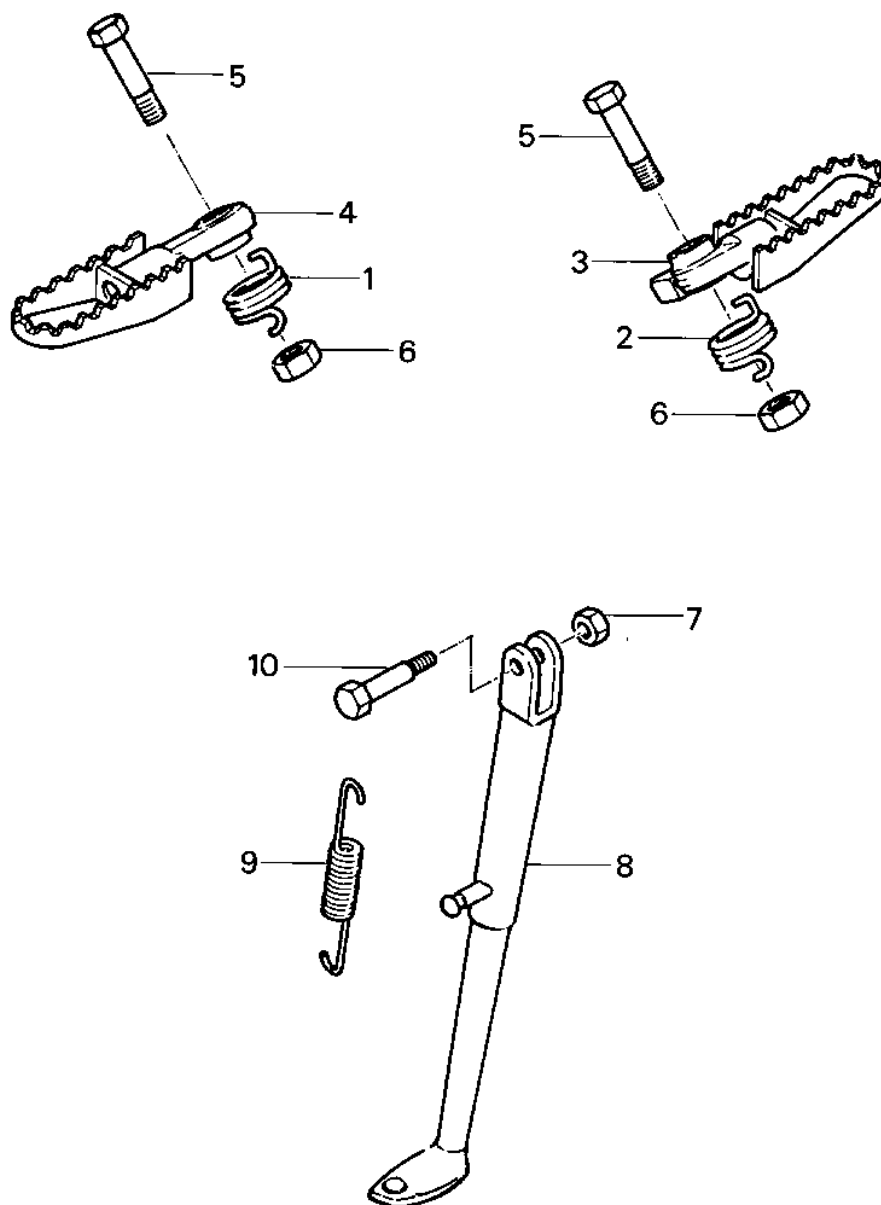

1979 KDX™400 PARTS DIAGRAM

FOOTRESTS/STAND

1979 KDX™400 PARTS LIST

FOOTRESTS/STAND

ITEM NAME	PART NUMBER	QUANTITY
SPRING,L.H,FOOTREST (Ref # 1)	92081-1254	1
SPRING,R.H,FOOTREST (Ref # 2)	92081-1255	1
STEP (Ref # 3)	34028-1033	1
STEP (Ref # 4)	34028-1034	1
BOLT,HEX HEAD 10X40 (Ref # 5)	92001-1028	1
NUT,LOCK,10MM (Ref # 6)	92019-021	1
NUT 10MM (Ref # 7)	315B1000	1
STAND-SIDE (Ref # 8)	34024-4001	1
SPRING,SIDE STAND (Ref # 9)	34025-008	1
BOLT, SIDE STAND FIT (Ref # 10)	92003-157	1