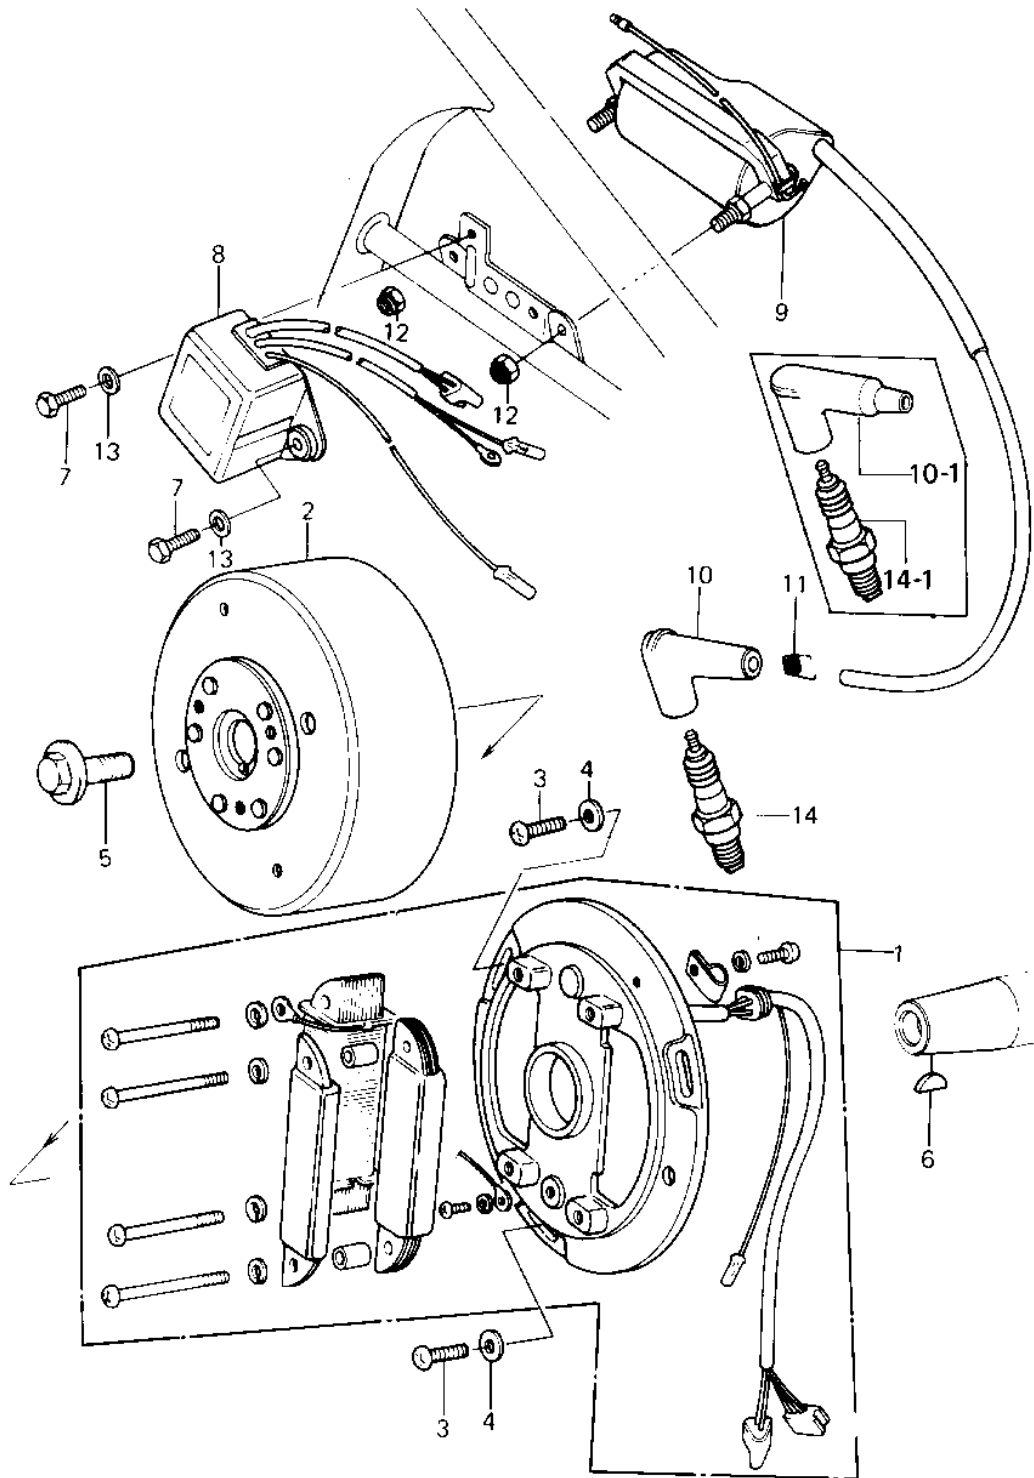

## 1979 KDX™400 PARTS DIAGRAM

IGNITION/GENERATOR

## 1979 KDX™400 PARTS LIST

### IGNITION/GENERATOR

ITEM NAME	PART NUMBER	QUANTITY
STATOR ASSY (Ref # 1)	21003-1032	1
FLYWHEEL,MAGNETO (Ref # 2)	21007-1012	1
SCREW PAN HEAD 5X20 (Ref # 3)	220B0520	1
WASHER PLAIN 5MM (Ref # 4)	411B0500	1
BOLT,10X40 (Ref # 5)	92001-1201	1
WOODRUFF KEY (Ref # 6)	92038-001	1
BOLT-UPSET (Ref # 7)	112G0618	1
IGNITER (Ref # 8)	21119-1009	1
COIL,IGNITION (Ref # 9)	21121-1024	1
CAP SPARK PLUG (Ref # 10)	21130-009	1
CAP ASSY,SPARK PLUG (Ref # 10-1)	21160-1009	1
SPRING-SPARK PLUG CAP (Ref # 11)	92101-001	1
NUT (Ref # 12)	92019-008	1
WASHER PLAIN (Ref # 13)	92022-024	1
SPARK PLUG B8ES (Ref # 14)	B8ES	1
SPARK PLUG BR8ES (Ref # 14-1)	BR8ES	1