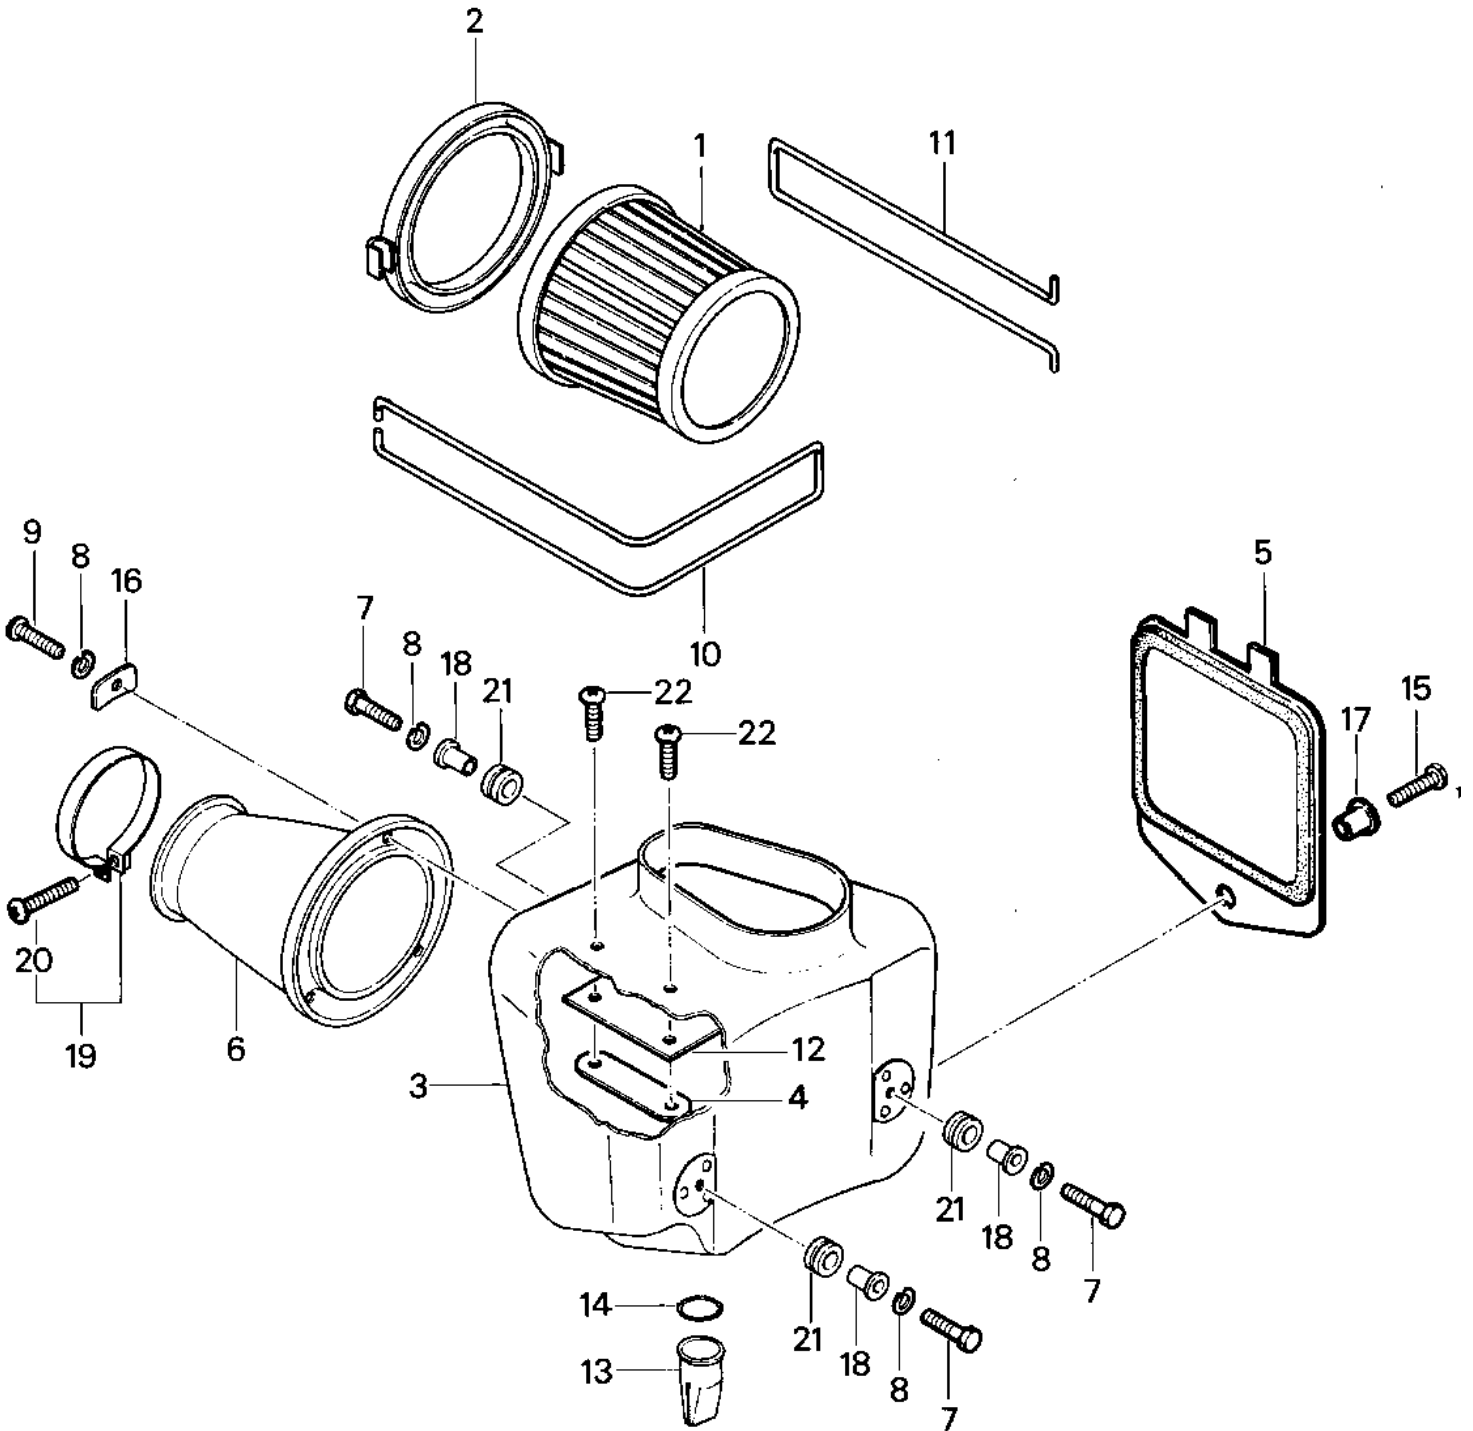

1979 KDX™400 PARTS DIAGRAM

AIR CLEANER

1979 KDX™400 PARTS LIST

AIR CLEANER

ITEM NAME	PART NUMBER	QUANTITY
AIR FILTER (Ref # 1)	11010-4001	1
CASE,AIR FILTER (Ref # 2)	11011-4001	1
CASE (Ref # 3)	11011-4002	1
PLATE, NUT (Ref # 4)	13169-4007	1
COVER, AIRBOX (Ref # 5)	14025-4004	1
DUCT (Ref # 6)	14073-4001	1
BOLT-UPSET (Ref # 7)	112G0625	1
WASHER SPRING 6MM (Ref # 8)	461F0600	1
SCREW PAN HEAD 6X16 (Ref # 9)	220B0616	1
HOOK (Ref # 10)	27012-4002	1
HOOK (Ref # 11)	27012-4005	1
FLAP, AIR BOX SHIELD (Ref # 12)	35019-4002	1
BOOT (Ref # 13)	49006-1012	1
"O" RING,20MM (Ref # 14)	670B2020	1
SCREW,6X20 (Ref # 15)	92009-1289	1
WASHER,PLAIN (Ref # 16)	92022-1018	1
COLLAR (Ref # 17)	92027-1045	1
COLLAR (Ref # 18)	92027-194	1
CLAMP-AIR CLEANER (Ref # 19)	92037-068	1
SCREW PAN HEAD 6X35 (Ref # 20)	220B0635	1
DAMPER RUBBER (Ref # 21)	92075-112	1
SCREW,6X14 (Ref # 22)	92009-1287	1