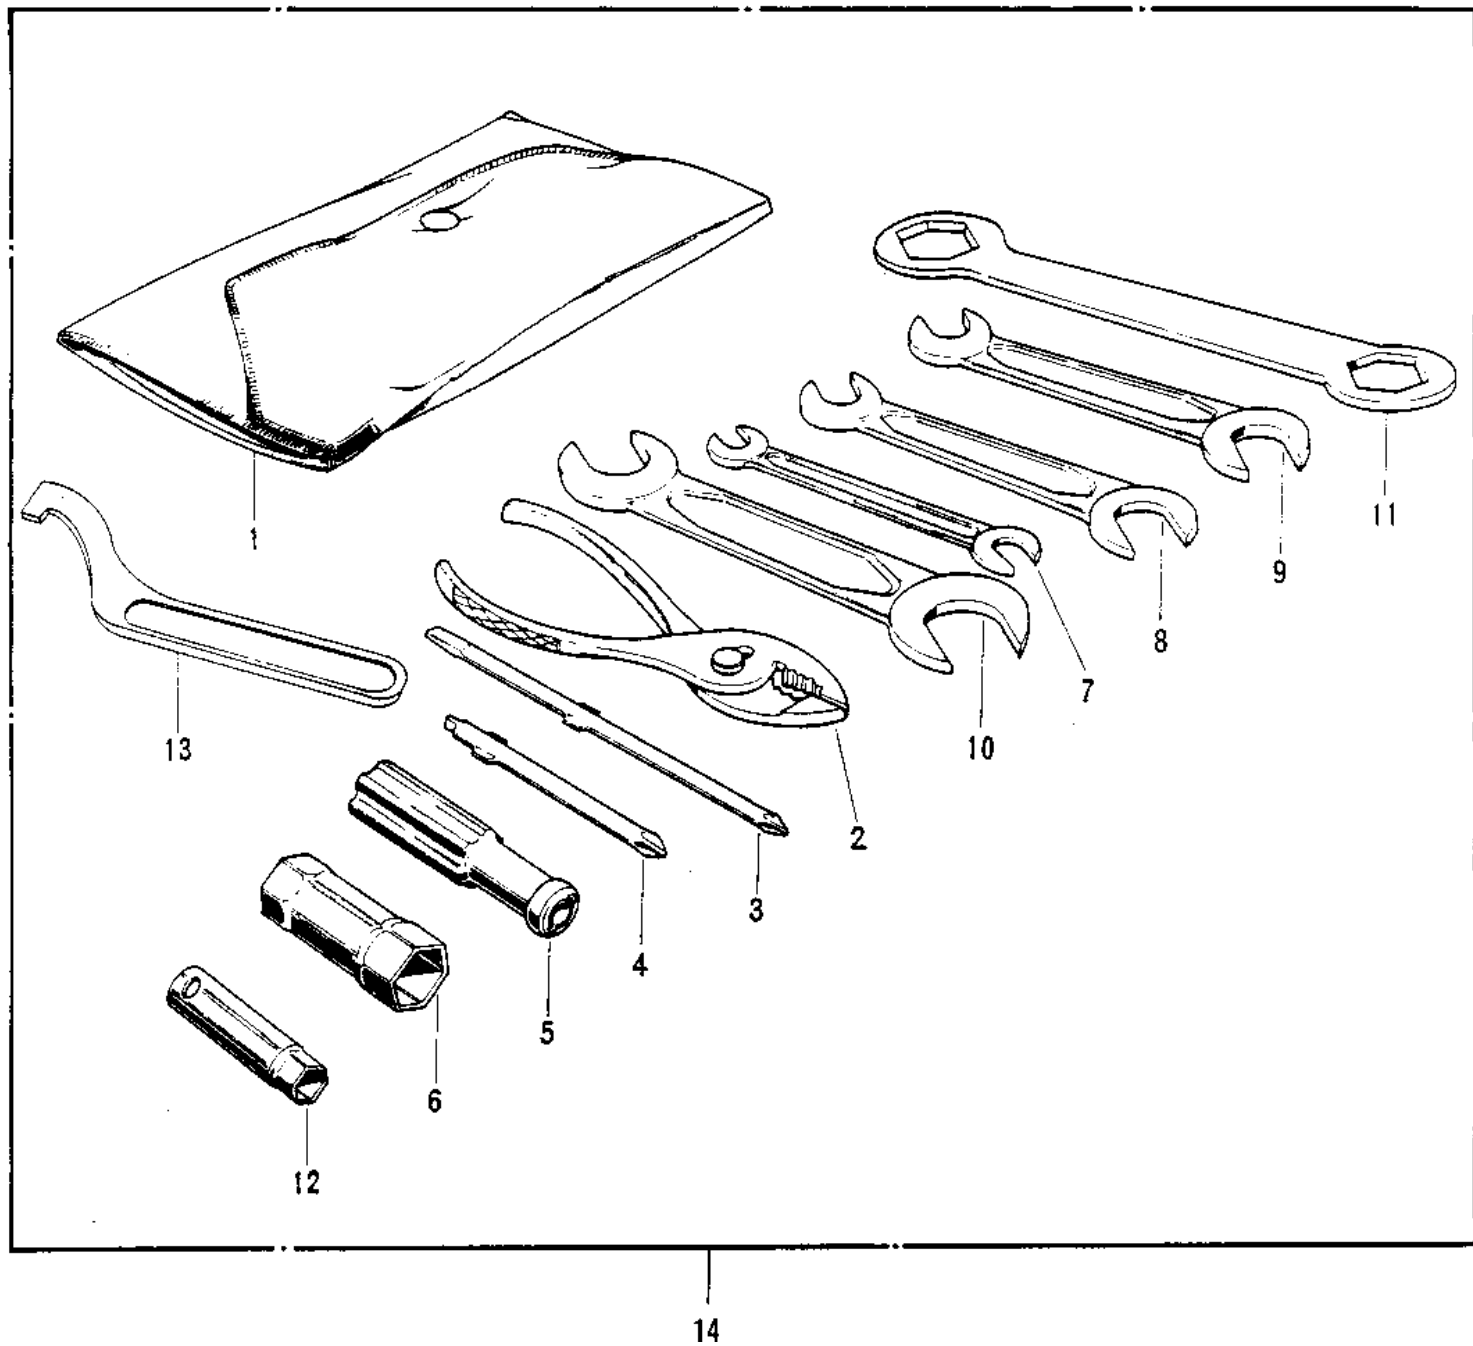

1972 S2 PARTS DIAGRAM

OWNER TOOLS