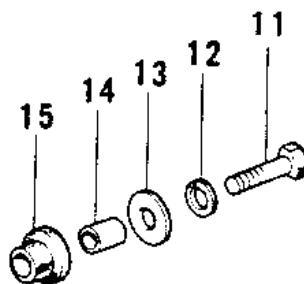

1972 S2 PARTS DIAGRAM

TAILLIGHT (S2-A)

(S2-A)

1972 S2 PARTS LIST

TAILLIGHT (S2-A)

ITEM NAME	PART NUMBER	QUANTITY
UNAVAILABLE IN PRICE BOOK (Ref # 1)	220E0435	1
LENS-TAIL LAMP (Ref # 2)	23026-023	1
BULB,12V 32/3CP (Ref # 3)	92069-059	1
GASKET-TAIL LAMP LENS (Ref # 4)	23028-018	1
CASE,TAIL LAMP (Ref # 5)	23027-030	1
BKT-LICENSE PLT,BLACK (Ref # 6)	23036-022-21	1
BOLT-UPSET,6X20 (Ref # 7)	112G0620	1
WASHER 6.5X20X1.6T (Ref # 8)	92022-125	2
COLLAR,6.8X10X8.5 (Ref # 9)	92027-129	1
DAMPER RUBBER (Ref # 10)	92075-076	1
BOLT 6X22 (Ref # 11)	112B0622	1
WASHER SPRING 6MM (Ref # 12)	461F0600	1
COLLAR 6.8X10X10.5 (Ref # 14)	92027-120	1
DAMPER RUBBER (Ref # 15)	92075-112	1
LAMP ASSY-TAIL,BLACK (Ref # 16)	23024-026-21	1