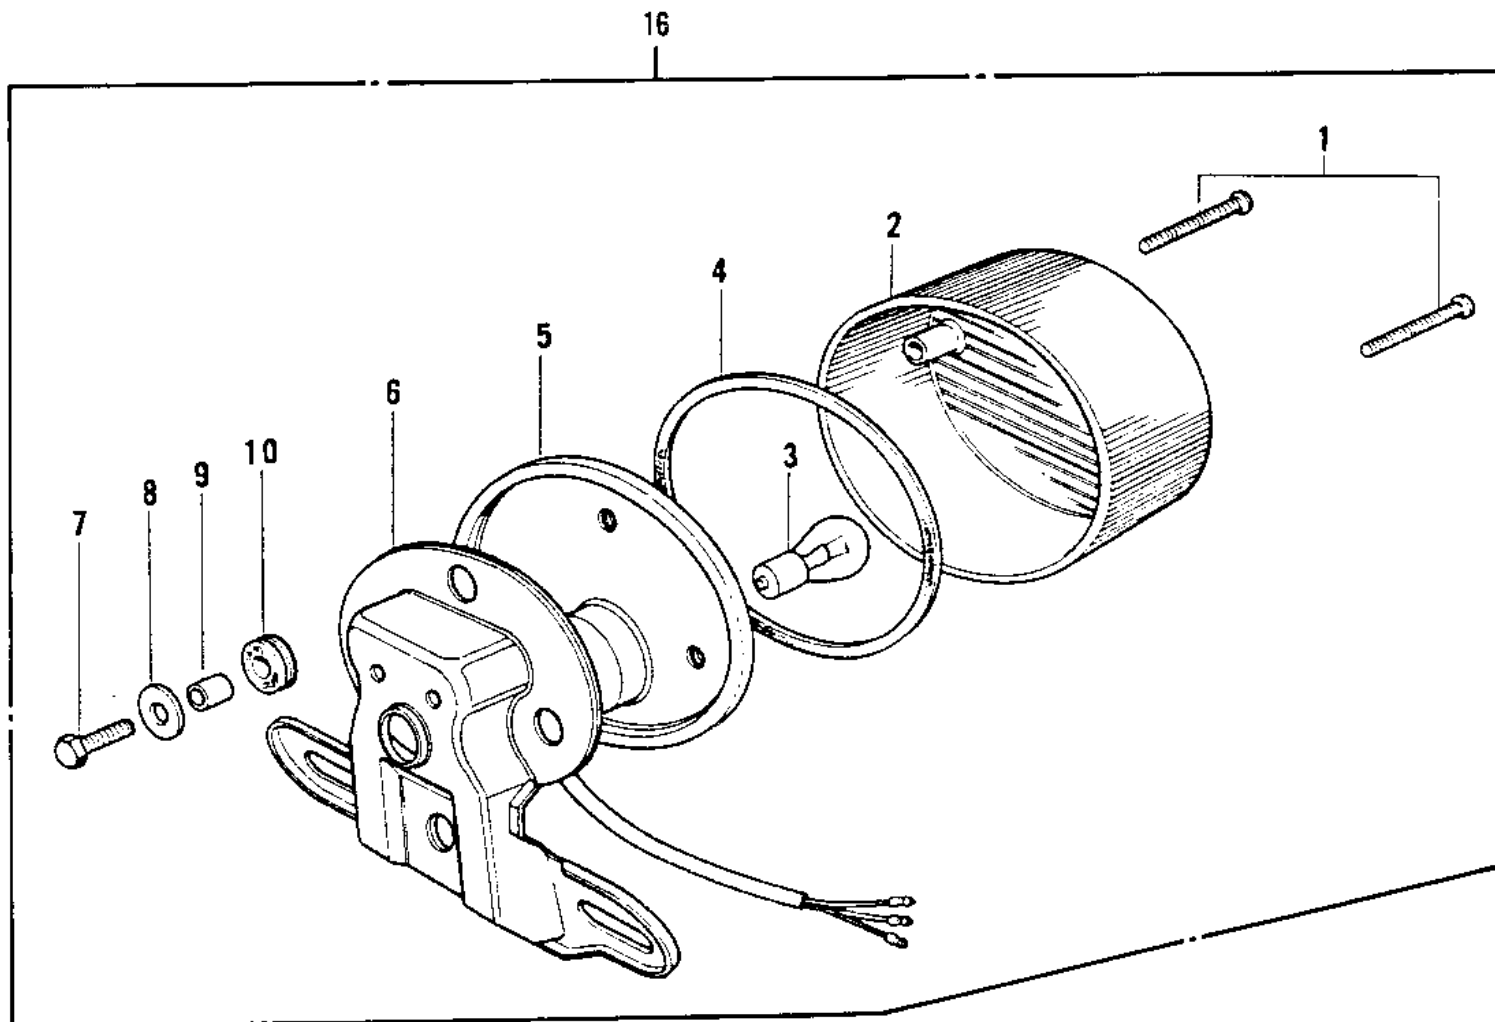

1972 S2 PARTS DIAGRAM

TAILLIGHT (S2-A)

(S2-A)

1972 S2 PARTS LIST

TAILLIGHT (S2-A)

ITEM NAME	PART NUMBER	QUANTITY
UNAVAILABLE IN PRICE BOOK (Ref # 1)	220E0435	1
LENS-TAIL LAMP (Ref # 2)	23026-023	1
BULB,12V 32/3CP (Ref # 3)	92069-059	1
GASKET-TAIL LAMP LENS (Ref # 4)	23028-018	1
CASE,TAIL LAMP (Ref # 5)	23027-030	1
BKT-LICENSE PLT,BLACK (Ref # 6)	23036-022-21	1
BOLT-UPSET,6X20 (Ref # 7)	112G0620	1
WASHER 6.5X20X1.6T (Ref # 8)	92022-125	2
COLLAR,6.8X10X8.5 (Ref # 9)	92027-129	1
DAMPER RUBBER (Ref # 10)	92075-076	1
BOLT 6X22 (Ref # 11)	112B0622	1
WASHER SPRING 6MM (Ref # 12)	461F0600	1
COLLAR 6.8X10X10.5 (Ref # 14)	92027-120	1
DAMPER RUBBER (Ref # 15)	92075-112	1
LAMP ASSY-TAIL,BLACK (Ref # 16)	23024-026-21	1