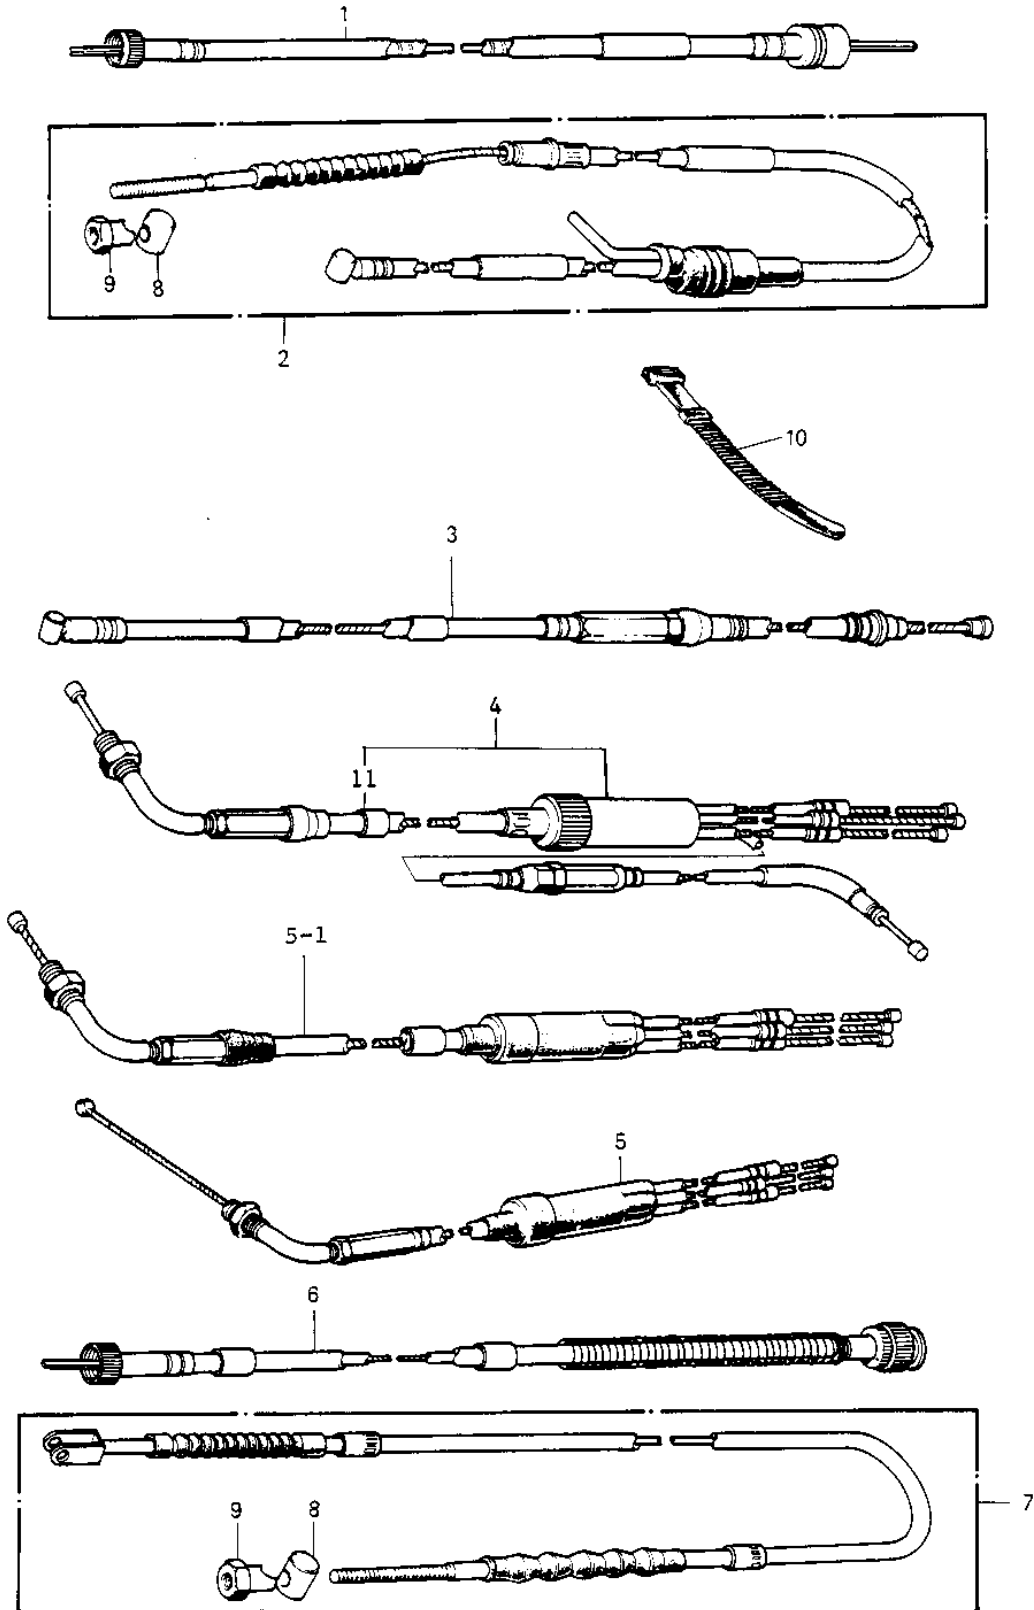

1972 S2 PARTS DIAGRAM

CABLES

1972 S2 PARTS LIST

CABLES

ITEM NAME	PART NUMBER	QUANTITY
CABLE,SPEEDOMETER (Ref # 1)	54001-035	1
CABLE,SPEEDOMETER (Ref # 1)	54001-041	1
CABLE-FRONT BRAKE (Ref # 2)	54005-061	1
CABLE,CLUTCH (Ref # 3)	54011-053	1
CABLE-COMBINATION (Ref # 4)	54012-083	2
CABLE-STARTER (Ref # 5)	54017-051	2
CABLE-TACHOMETER (Ref # 6)	54018-016	2
CABLE-REAR BRAKE (Ref # 7)	54022-021	1
PIN BRAKE ROD (Ref # 8)	92043-053	1
NUT-BRAKE CABLE ADJST (Ref # 9)	92015-041	1
BAND-RUBBER (Ref # 10)	92072-035	1
CABLE,TROTTLE UPPER (Ref # 11)	54012-084-SP	1