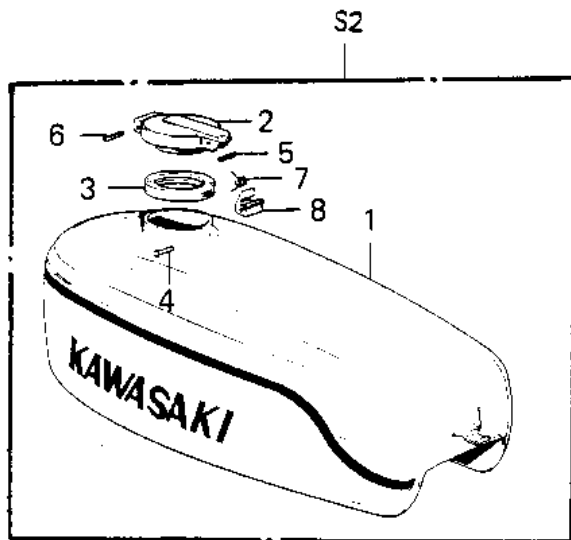

1972 S2 PARTS DIAGRAM

FUEL TANK

1972 S2 PARTS LIST

FUEL TANK

ITEM NAME	PART NUMBER	QUANTITY
TANK-FUEL,P.C.RED (Ref # 1)	51001-071-68	1
TANK-FUEL,C.RED (Ref # 1)	51002-008-68	1
TANK-FUEL,C.ORANGE (Ref # 1-1)	51001-080-91	1
TANK-FUEL,C.BLUE (Ref # 1-1)	51001-080-93	1
CAP-FUEL TANK (Ref # 2)	51051-004	1
CAP ASSY-FUEL TANK (Ref # 2-1)	51049-020	1
GASKET-FUEL TANK CAP (Ref # 3)	51059-008	1
PIN-HOOK (Ref # 4)	92043-072	1
PIN-TANK CAP STOPPER (Ref # 5)	92043-073	1
PIN-TANK CAP FIT (Ref # 6)	92043-074	1
PIN-TANK CAP FITTING (Ref # 6)	92043-094	1
SPRING-HOOK (Ref # 7)	51053-003	1
HOOK (Ref # 8)	51063-001	1
FUEL COCK JOINT NUT (Ref # 9)	51035-009	1
STRAINER FUEL (Ref # 10)	51038-007	1
GASKET FUEL COCK CUP (Ref # 11)	51037-010	1
COCK ASSY,FUEL (Ref # 12)	51023-039	2
GASKET-FUEL COCK JNT. (Ref # 13)	92065-081	1
FUEL COCK LEVER SET (Ref # 14)	51030-001	1
KEY SET,#265 (Ref # 15)	27018-016-65	1
KEY SET,#279 (Ref # 15)	27018-016-79	1
PIPE-FUEL (Ref # 16)	92059-073	2
TUBE (Ref # 17)	92059-074	1
CLAMP FUEL PIPE (Ref # 18)	92037-010	1
BAND-FUEL TANK (Ref # 19)	92072-029	1
BAND-FUEL TANK (Ref # 19)	92072-050	1