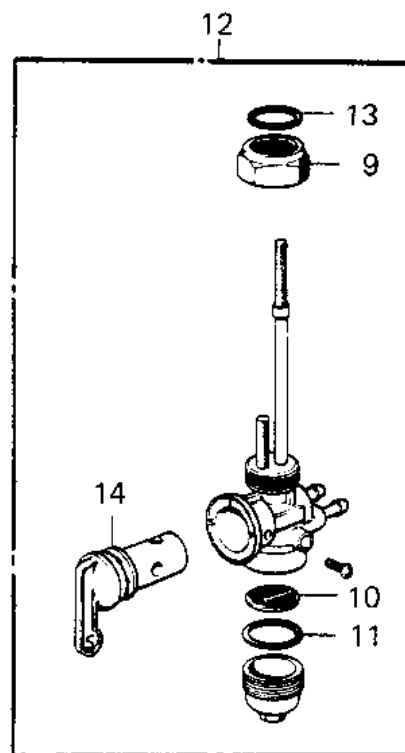

1972 S2 PARTS DIAGRAM

FUEL TANK

1972 S2 PARTS LIST

FUEL TANK

ITEM NAME	PART NUMBER	QUANTITY
TANK-FUEL,P.C.RED (Ref # 1)	51001-071-68	1
TANK-FUEL,C.RED (Ref # 1)	51002-008-68	1
TANK-FUEL,C.ORANGE (Ref # 1-1)	51001-080-91	1
TANK-FUEL,C.BLUE (Ref # 1-1)	51001-080-93	1
CAP-FUEL TANK (Ref # 2)	51051-004	1
CAP ASSY-FUEL TANK (Ref # 2-1)	51049-020	1
GASKET-FUEL TANK CAP (Ref # 3)	51059-008	1
PIN-HOOK (Ref # 4)	92043-072	1
PIN-TANK CAP STOPPER (Ref # 5)	92043-073	1
PIN-TANK CAP FIT (Ref # 6)	92043-074	1
PIN-TANK CAP FITTING (Ref # 6)	92043-094	1
SPRING-HOOK (Ref # 7)	51053-003	1
HOOK (Ref # 8)	51063-001	1
FUEL COCK JOINT NUT (Ref # 9)	51035-009	1
STRAINER FUEL (Ref # 10)	51038-007	1
GASKET FUEL COCK CUP (Ref # 11)	51037-010	1
COCK ASSY,FUEL (Ref # 12)	51023-039	2
GASKET-FUEL COCK JNT. (Ref # 13)	92065-081	1
FUEL COCK LEVER SET (Ref # 14)	51030-001	1
KEY SET,#265 (Ref # 15)	27018-016-65	1
KEY SET,#279 (Ref # 15)	27018-016-79	1
PIPE-FUEL (Ref # 16)	92059-073	2
TUBE (Ref # 17)	92059-074	1
CLAMP FUEL PIPE (Ref # 18)	92037-010	1
BAND-FUEL TANK (Ref # 19)	92072-029	1
BAND-FUEL TANK (Ref # 19)	92072-050	1