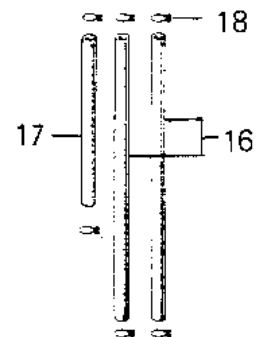

1972 S2 PARTS DIAGRAM

FUEL TANK

1972 S2 PARTS LIST

FUEL TANK

ITEM NAME	PART NUMBER	QUANTITY
TANK-FUEL,P.C.RED (Ref # 1)	51001-071-68	1
TANK-FUEL,C.RED (Ref # 1)	51002-008-68	1
TANK-FUEL,C.ORANGE (Ref # 1-1)	51001-080-91	1
TANK-FUEL,C.BLUE (Ref # 1-1)	51001-080-93	1
CAP-FUEL TANK (Ref # 2)	51051-004	1
CAP ASSY-FUEL TANK (Ref # 2-1)	51049-020	1
GASKET-FUEL TANK CAP (Ref # 3)	51059-008	1
PIN-HOOK (Ref # 4)	92043-072	1
PIN-TANK CAP STOPPER (Ref # 5)	92043-073	1
PIN-TANK CAP FIT (Ref # 6)	92043-074	1
PIN-TANK CAP FITTING (Ref # 6)	92043-094	1
SPRING-HOOK (Ref # 7)	51053-003	1
HOOK (Ref # 8)	51063-001	1
FUEL COCK JOINT NUT (Ref # 9)	51035-009	1
STRAINER FUEL (Ref # 10)	51038-007	1
GASKET FUEL COCK CUP (Ref # 11)	51037-010	1
COCK ASSY,FUEL (Ref # 12)	51023-039	2
GASKET-FUEL COCK JNT. (Ref # 13)	92065-081	1
FUEL COCK LEVER SET (Ref # 14)	51030-001	1
KEY SET,#265 (Ref # 15)	27018-016-65	1
KEY SET,#279 (Ref # 15)	27018-016-79	1
PIPE-FUEL (Ref # 16)	92059-073	2
TUBE (Ref # 17)	92059-074	1
CLAMP FUEL PIPE (Ref # 18)	92037-010	1
BAND-FUEL TANK (Ref # 19)	92072-029	1
BAND-FUEL TANK (Ref # 19)	92072-050	1