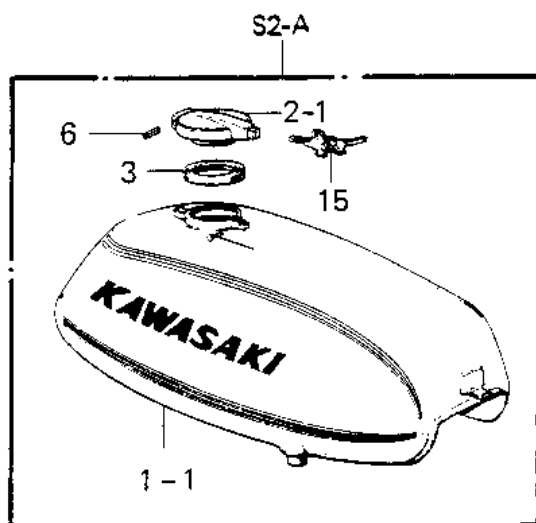

1972 S2 PARTS DIAGRAM

FUEL TANK

1972 S2 PARTS LIST

FUEL TANK

ITEM NAME	PART NUMBER	QUANTITY
TANK-FUEL,P.C.RED (Ref # 1)	51001-071-68	1
TANK-FUEL,C.RED (Ref # 1)	51002-008-68	1
TANK-FUEL,C.ORANGE (Ref # 1-1)	51001-080-91	1
TANK-FUEL,C.BLUE (Ref # 1-1)	51001-080-93	1
CAP-FUEL TANK (Ref # 2)	51051-004	1
CAP ASSY-FUEL TANK (Ref # 2-1)	51049-020	1
GASKET-FUEL TANK CAP (Ref # 3)	51059-008	1
PIN-HOOK (Ref # 4)	92043-072	1
PIN-TANK CAP STOPPER (Ref # 5)	92043-073	1
PIN-TANK CAP FIT (Ref # 6)	92043-074	1
PIN-TANK CAP FITTING (Ref # 6)	92043-094	1
SPRING-HOOK (Ref # 7)	51053-003	1
HOOK (Ref # 8)	51063-001	1
FUEL COCK JOINT NUT (Ref # 9)	51035-009	1
STRAINER FUEL (Ref # 10)	51038-007	1
GASKET FUEL COCK CUP (Ref # 11)	51037-010	1
COCK ASSY,FUEL (Ref # 12)	51023-039	2
GASKET-FUEL COCK JNT. (Ref # 13)	92065-081	1
FUEL COCK LEVER SET (Ref # 14)	51030-001	1
KEY SET,#265 (Ref # 15)	27018-016-65	1
KEY SET,#279 (Ref # 15)	27018-016-79	1
PIPE-FUEL (Ref # 16)	92059-073	2
TUBE (Ref # 17)	92059-074	1
CLAMP FUEL PIPE (Ref # 18)	92037-010	1
BAND-FUEL TANK (Ref # 19)	92072-029	1
BAND-FUEL TANK (Ref # 19)	92072-050	1