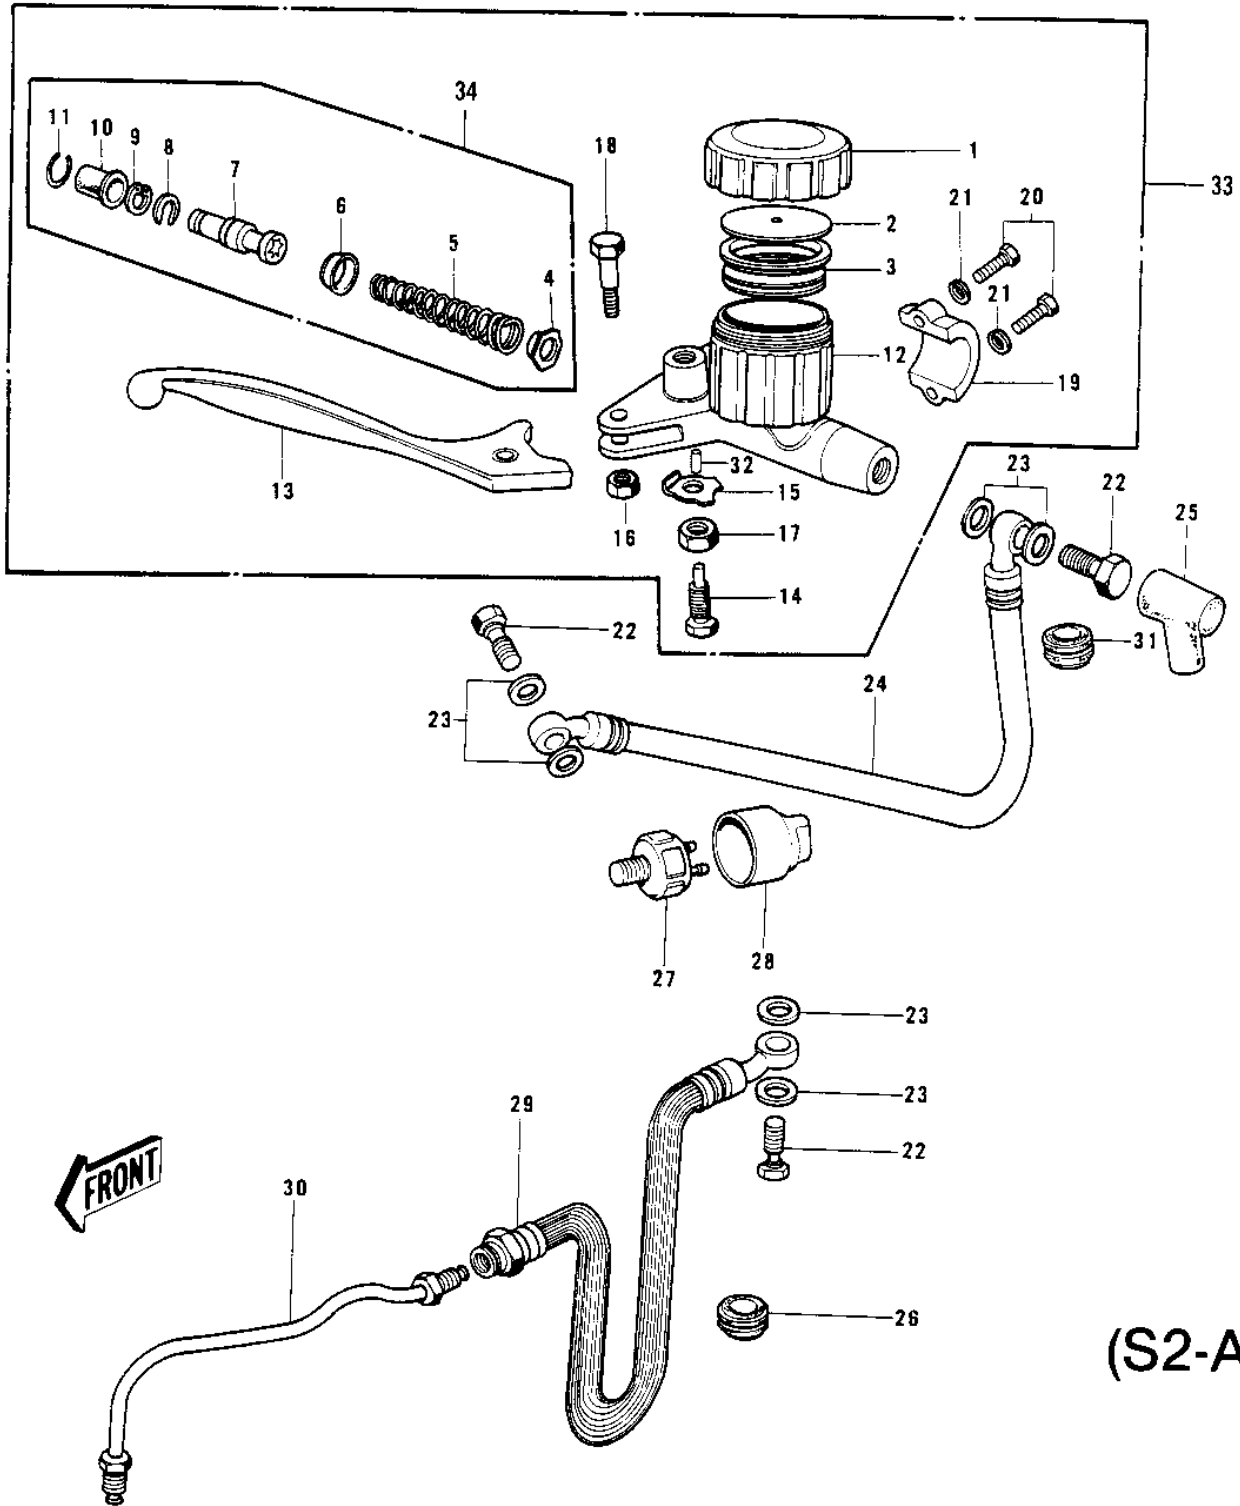

## 1972 S2 PARTS DIAGRAM

FRONT MASTER CYLINDER (S2-A)

## 1972 S2 PARTS LIST

### FRONT MASTER CYLINDER (S2-A)

ITEM NAME	PART NUMBER	QUANTITY
CAP,OIL CUP (Ref # 1)	43026-003	1
PLATE-MASTER CYLINDER (Ref # 2)	43027-001	1
DIAPHRAGM (Ref # 3)	43028-001	1
VALVE ASSY-CHECK (Ref # 4)	43017-001	1
SPRING ASSY-RETURN (Ref # 5)	43018-001	1
CUP-PRIMARY (Ref # 6)	43019-001	1
PISTON ASSY (Ref # 7)	43072-001	1
STOPPER-PISTON (Ref # 8)	43022-001	1
CIRCLIP,18MM (Ref # 9)	481J1800	1
BOOTS (Ref # 10)	43024-001	1
STOPPER-BOOTS (Ref # 11)	43025-001	1
BODY, MASTER CYLINDER (Ref # 12)	43016-002	1
LEVER,FRONT BRAKE (Ref # 13)	43029-003	1
BOLT-LEVER ADJUST (Ref # 14)	43030-002	1
BOLT,LEVER ADJUSTING (Ref # 14)	43030-003	1
WASHER-LOCK,8MM (Ref # 15)	43031-001	1
NUT,6MM (Ref # 16)	312N0600	1
NUT,8MM (Ref # 17)	314N0800	1
BOLT-LEVER FITTING (Ref # 18)	43033-001	1
BOLT (Ref # 18)	43033-004	1
HOLDER-MASTER CYL (Ref # 19)	43034-001	1
BOLT HEX HEAD 6X25 (Ref # 20)	110N0625	1
WASHER PLAIN 6MM (Ref # 21)	410B0600	1
BOLT,OIL,L=23 (Ref # 22)	92002-1888	1
WASHER-OIL BOLT (Ref # 23)	43067-001	1
HOSE-FRONT BRAKE (Ref # 24)	43059-006	1
BOOT,DUST (Ref # 25)	49006-1041	1
GROMMET-HOSE BRACKET (Ref # 26)	43064-001	1
SWITCH-FRONT BRAKE (Ref # 27)	43065-001	1

## 1972 S2 PARTS LIST

FRONT MASTER CYLINDER (S2-A)

ITEM NAME	PART NUMBER	QUANTITY
CAP,FRONT BRK SWITCH (Ref # 28)	11012-1037	1
HOSE-FRONT BRAKE (Ref # 29)	43059-008	1
PIPE-BRIDGE (Ref # 30)	43060-003	1
DAMPER RUBBER (Ref # 31)	43064-005	1
TUBE (Ref # 32)	43074-001	1
CYLINDER ASSY,MASTER (Ref # 33)	43015-032	2
REPAIR SET-MASTER CYL (Ref # 34)	43073-001	1