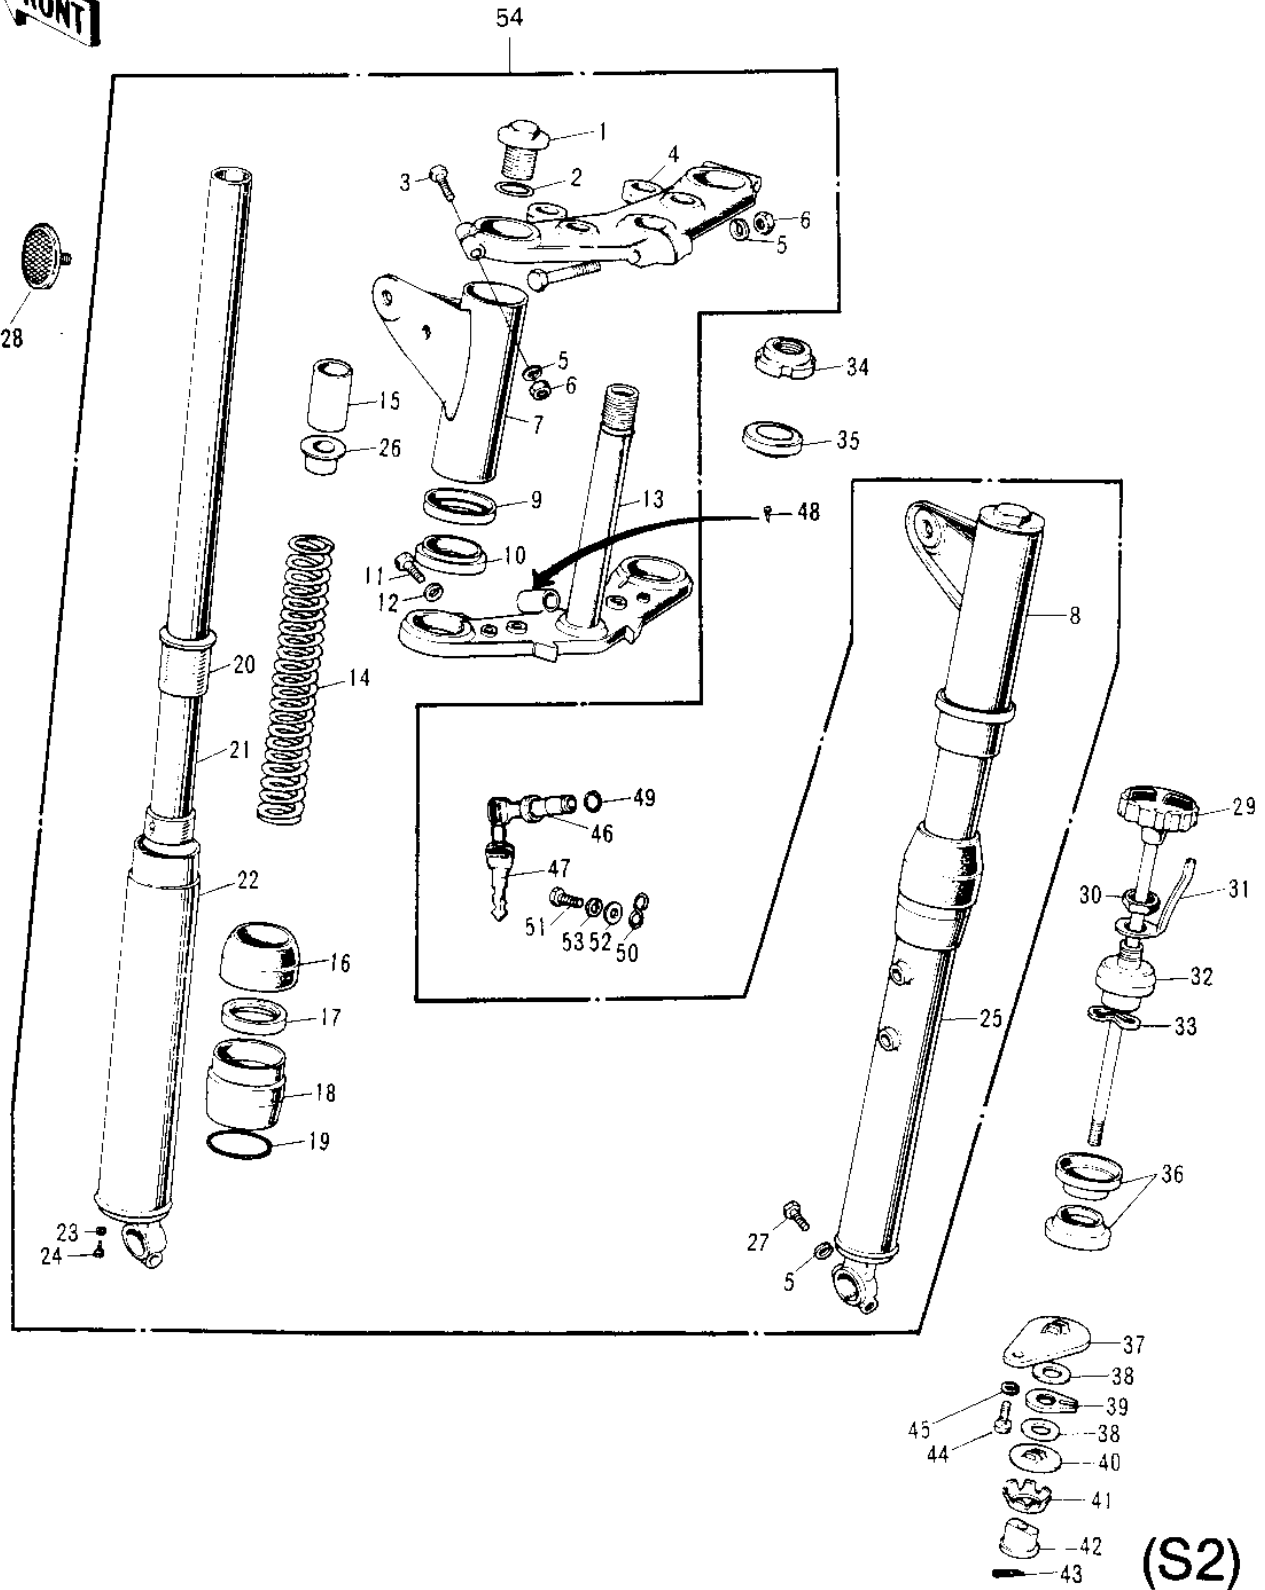

1972 S2 PARTS DIAGRAM

FRONT FORK (S2)

FRONT

1972 S2 PARTS LIST

FRONT FORK (S2)

ITEM NAME	PART NUMBER	QUANTITY
BOLT-FORK FITTING (Ref # 1)	44041-037	1
'O' RING FORK TOP (Ref # 2)	44046-015	1
BOLT FLANGED 8X55 (Ref # 3)	92001-1398	1
HEAD-STEERING STEM (Ref # 4)	44039-037	1
WASHER SPRING 8MM (Ref # 5)	461F0800	2
NUT,8MM (Ref # 6)	311B0800	1
COVER-L.H FORK,BLACK (Ref # 7)	44033-038-21	1
COVER-R.H FORK,BLACK (Ref # 8)	44034-037-21	1
WASHER FORK COVER (Ref # 9)	44043-034	1
GASKET FORK COVER (Ref # 10)	44045-029	1
BOLT,HEX HEAD 10X35 (Ref # 11)	92001-1252	1
WASHER SPRING 10MM (Ref # 12)	461F1000	1
STEM-STEERING (Ref # 13)	44037-037	1
SPRING-FORK (Ref # 14)	44026-038	1
SPACER-FORK SPRG GIDE (Ref # 15)	44028-022	1
DUST SHIELD (Ref # 16)	44010-017	1
OIL SEAL,FORK (Ref # 17)	44009-020	2
NUT FORK OUTER TUBE (Ref # 18)	44007-015	1
'O' RING OUTER TUBE (Ref # 19)	44046-016	1
GUIDE FORK INNER TUBE (Ref # 20)	44015-011	1
TUBE-FORK INNER (Ref # 21)	44013-031	1
TUBE,LH,FORK OUTER (Ref # 22)	44005-039	1
GASKET FORK DRAIN PLG (Ref # 23)	44045-002	1
SCREW PAN HEAD 4X8 (Ref # 24)	220B0408	1
TUBE,RH,FORK OUTER (Ref # 25)	44006-037	1
GUIDE-FORK SPRING (Ref # 26)	44029-019	1
BOLT FRNT AXLE PINCH (Ref # 27)	44041-017	1
REFLECTOR-REFLEX,FRNT (Ref # 28)	28001-008	1
KNOB STEERING DAMPER (Ref # 29)	46101-004	1