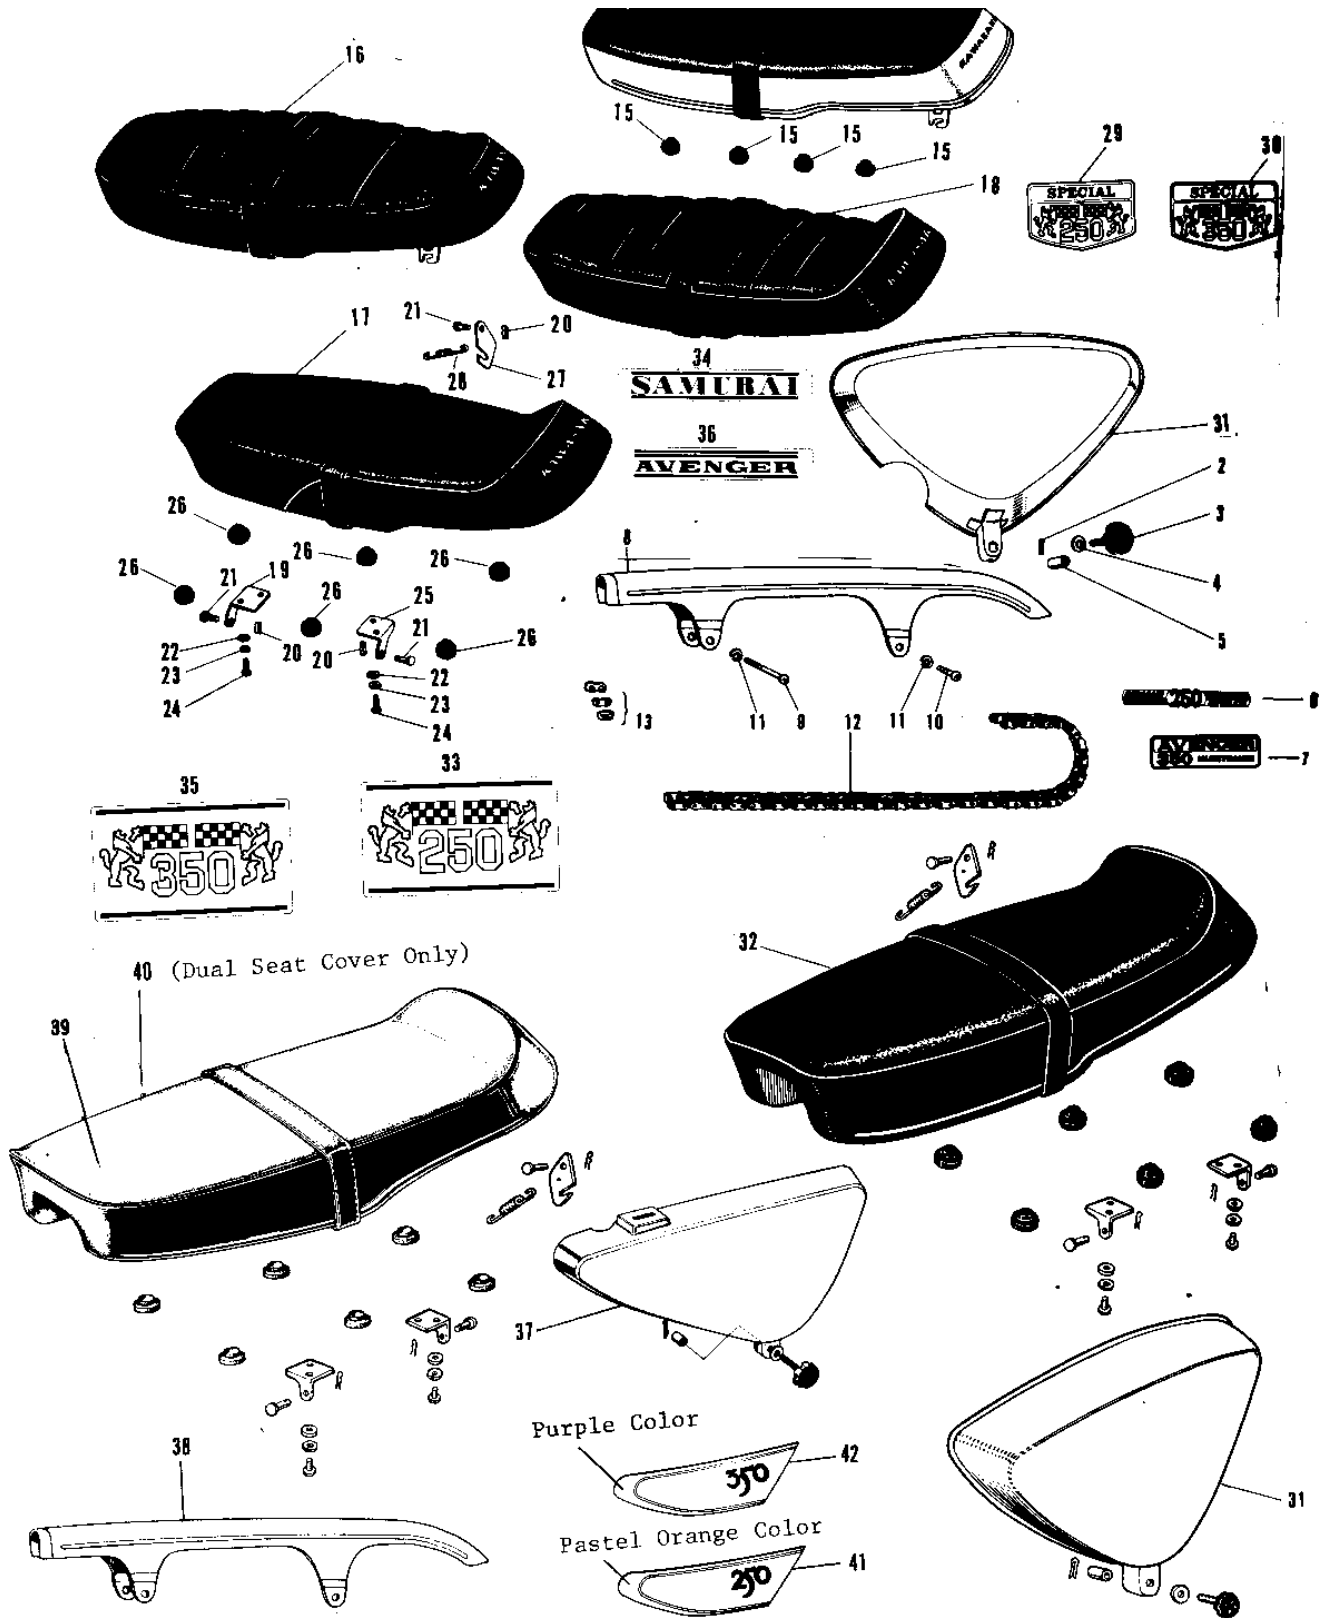

## 1969 A1 PARTS DIAGRAM

SEAT/SIDE COVERS

## 1969 A1 PARTS LIST

### SEAT/SIDE COVERS

ITEM NAME	PART NUMBER	QUANTITY
COVER L.H SIDE C.RED (Ref # 1)	36001-018-24	1
COVER L.H SIDE SILVER (Ref # 1)	36001-024-14	1
COVER L.H SIDE C.RED (Ref # 1)	36001-024-24	1
COVER L.H SIDE C.RED (Ref # 1)	36001-024-26	1
COVER L.H SIDE C.BLUE (Ref # 1)	36001-024-27	1
COVER L.H SIDE C.BLUE (Ref # 1)	36001-024-29	1
PIN COTTER 1.6X15 (Ref # 2)	550D1615	1
KNOB L.H SIDE COVER (Ref # 3)	92077-016	1
WASHER PLAIN 6MM (Ref # 4)	410B0600	1
RUBBER SIDE COV KNOB (Ref # 5)	92094-001	1
EMBLEM OIL TANK (Ref # 6)	56015-012	1
CASE-CHAIN (Ref # 8)	36014-017	1
SCREW PAN HEAD 6X50 (Ref # 9)	220E0650	1
SCREW PAN HEAD 6X16 (Ref # 10)	220E0616	1
WASHER SPRING 6MM (Ref # 11)	461F0600	2
DR CHAIN 525X92H (Ref # 12, 13)	695X5292	1
CHAIN JOINT 525 (Ref # 13)	92058-006	1
SEAT-DUAL (Ref # 14)	53001-029	1
DAMPER RUBB DUAL SEAT (Ref # 15)	92075-042	1
SEAT-DUAL (Ref # 17 19~)	53001-040	1
SEAT-DUAL (Ref # 18~28)	53001-048	1
HINGE FRONT (Ref # 19)	53009-004	1
PIN COTTER 2.0X15 (Ref # 20)	550D2015	1
PIN DUAL SEAT PIVOT (Ref # 21)	53011-001	1
WASHER PLAIN 6MM (Ref # 22)	411B0600	1
BOLT-UPSET,6X16 (Ref # 24)	112G0616	1
HINGE REAR (Ref # 25)	53009-005	1
DAMPER RUBB DUAL SEAT (Ref # 26)	92075-048	1
HOOK DUAL SEAT (Ref # 27)	53008-002	1

### SEAT/SIDE COVERS

ITEM NAME	PART NUMBER	QUANTITY
SPRING (Ref # 28)	53012-002	1
EMBLEM SIDE COVER (Ref # 29)	56015-018	1
COVER-L.H SIDE,PEARL (Ref # 31)	36001-024-50	1
SEAT,DUAL (Ref # 19~28,)	53001-061	1
EMBLEM (Ref # 33)	56018-029	1
EMBLEM (Ref # 34)	56018-032	1
COVER-L.H SIDE,IVORY (Ref # 37)	36001-024-56	1
CASE-CHAIN,BLACK (Ref # 38)	36014-038-21	1
SEAT ASSY-DUAL (Ref # 18~28,)	53001-068	1
COVER-DUAL SEAT (Ref # 40)	53003-001	1
EMBLEM,ORANGE (Ref # 41)	56018-047-34	1