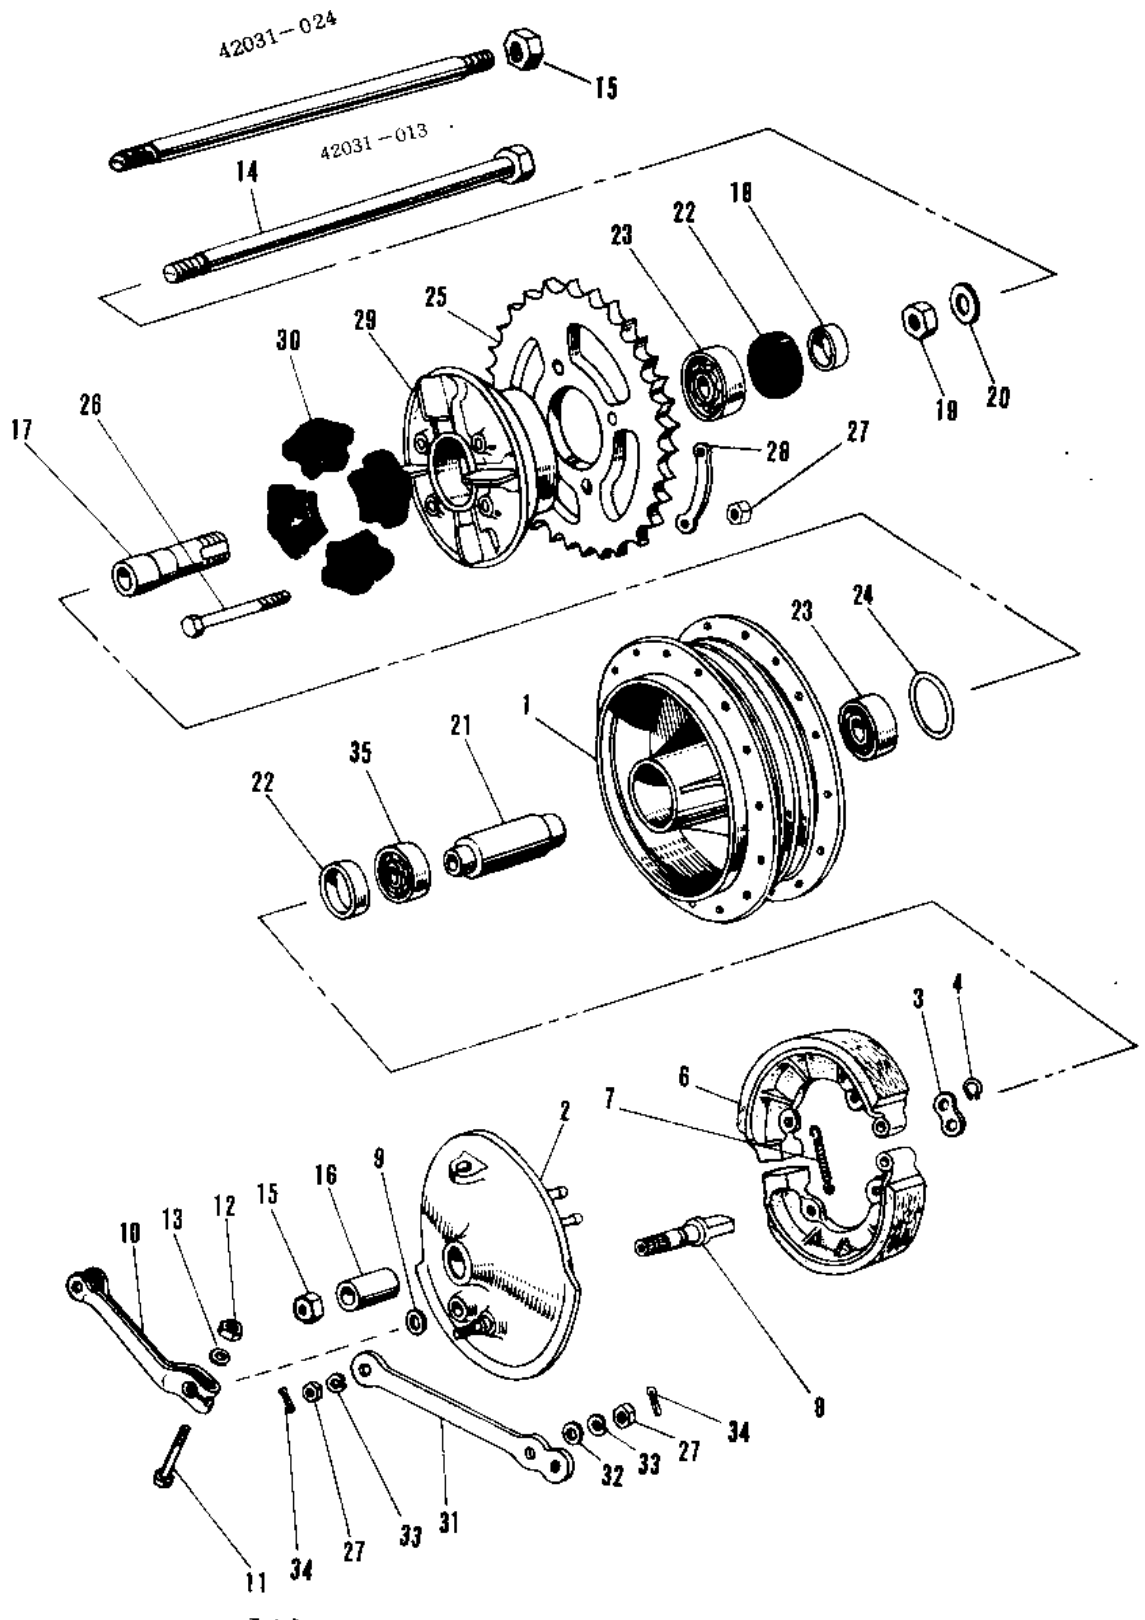

1967 A1 PARTS DIAGRAM

REAR HUB/BRAKE

1967 A1 PARTS LIST

REAR HUB/BRAKE

| ITEM NAME | PART NUMBER | QUANTITY |
|--------------------------------------|--------------|----------|
| DRUM ASSY REAR BRAKE (Ref # 1,21,2) | 42005-009 | 1 |
| PANEL-ASY,RR BRK,BUFF (Ref # 2~13) | 42006-007-80 | 1 |
| WASHER,BRAKE SHOE (Ref # 3) | 41045-007 | 1 |
| CIRCLIP 14MM (Ref # 4) | 480J1400 | 1 |
| SHOE REAR BRAKE (Ref # 6) | 42019-003 | 1 |
| SPRING BRAKE SHOE (Ref # 7) | 41049-003 | 1 |
| CAM SHAFT,REAR BRAKE (Ref # 8) | 42026-015 | 1 |
| DUST SHIELD BRAKE CAM (Ref # 9) | 41051-001 | 1 |
| LEVER,REAR BRAKE CAM (Ref # 10) | 42029-037 | 1 |
| BOLT-UPSET,6X40 (Ref # 11) | 112G0640 | 1 |
| NUT 6MM (Ref # 12) | 311B0600 | 1 |
| WASHER PLAIN 6MM (Ref # 13) | 411B0600 | 1 |
| AXLE REAR (Ref # 14) | 42031-013 | 1 |
| AXLE-REAR (Ref # 14) | 42031-033 | 1 |
| UNAVAILABLE IN PRICE BOOK (Ref # 15) | 313Z1600 | 1 |
| COLLAR REAR HUB R.H (Ref # 16) | 42032-008 | 1 |
| SLEEVE REAR AXLE (Ref # 17) | 42036-006 | 1 |
| COLLER RR AXLE SLEEVE (Ref # 18) | 42037-006 | 1 |
| NUT SLEEVE (Ref # 19) | 42045-006 | 1 |
| WASHER SLEEVE (Ref # 20) | 42046-009 | 1 |
| SPACER RR HUB BEARING (Ref # 21) | 42010-008 | 1 |
| OIL SEAL WTC35527 (Ref # 22) | 92052-006 | 1 |
| BEARING BALL #6205 (Ref # 23) | 601B6205 | 1 |
| "O" RING,60MM (Ref # 24) | 671B2560 | 1 |
| REAR SPROCKET 37T (Ref # 25) | 42041-028 | 1 |
| BOLT-REAR SPROCKET (Ref # 26) | 92003-087 | 1 |
| NUT,10MM (Ref # 27) | 314B1000 | 1 |
| WASHER SPROCKET LOCK (Ref # 28) | 92088-005 | 1 |
| COUPLING ASSY,RR HUB (Ref # 17~19,) | 42008-012 | 1 |