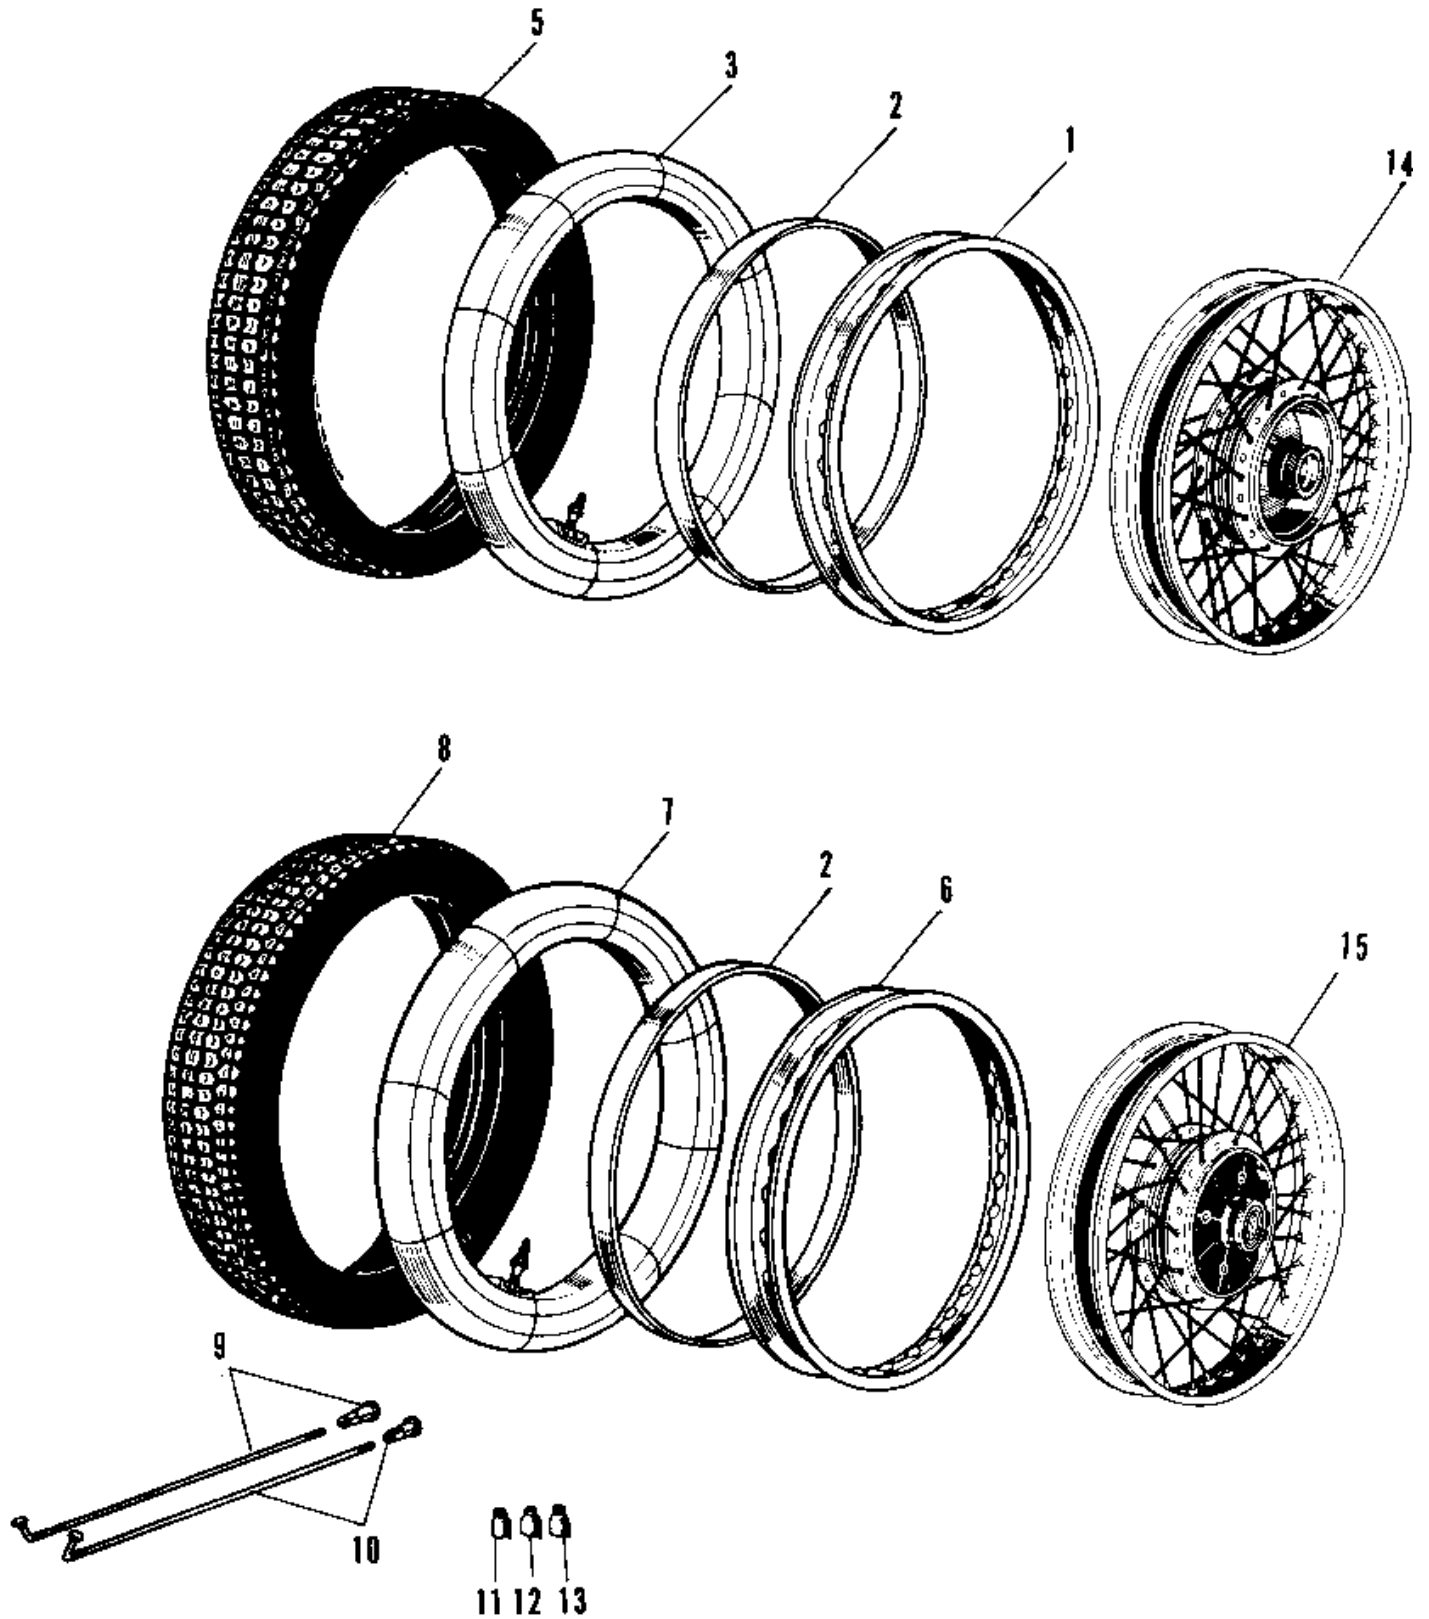

1969 A1 PARTS DIAGRAM

WHEELS/TIRES

1969 A1 PARTS LIST

WHEELS/TIRES

ITEM NAME	PART NUMBER	QUANTITY
RIM,1.60AX18 (Ref # 1)	41025-052	1
BAND,RIM,4.00/5.10-18 (Ref # 2)	41023-1006	1
TUBE 300/325/360-18 (Ref # 3)	41022-028	2
UNAVAILABLE IN PRICE BOOK (Ref # 4)	41014-022	1
RIM,1.85BX18W (Ref # 6)	41025-053	1
UNAVAILABLE IN PRICE BOOK (Ref # 8)	41014-024	1
SPOKE-ASY,FR INNER (Ref # 9)	41027-045	1
SPOKE-ASY,FR OUTER (Ref # 10)	41028-044	1
WHEEL ASSY FRONT (Ref # 14)	41074-011	1
WHEEL ASSY REAR (Ref # 15)	42048-007	1