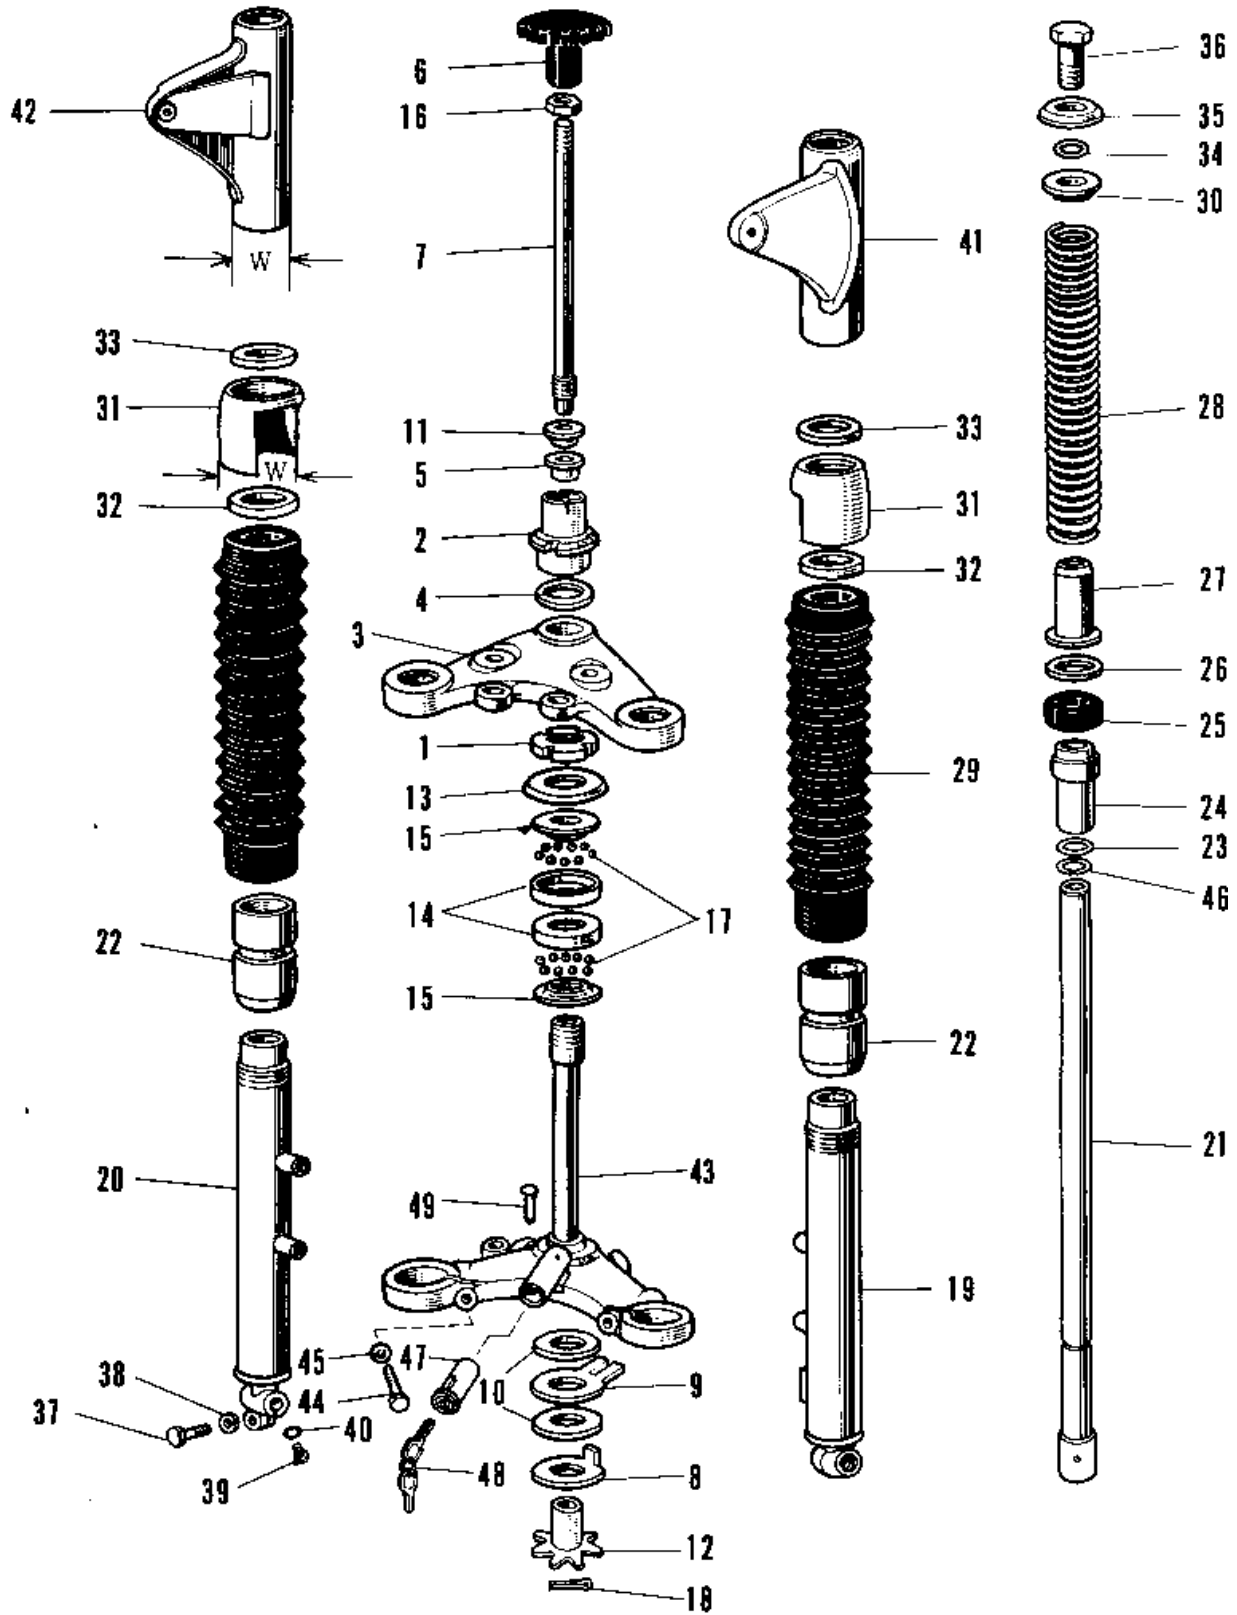

1969 A1 PARTS DIAGRAM

FRONT FORK A1A-A7SSA