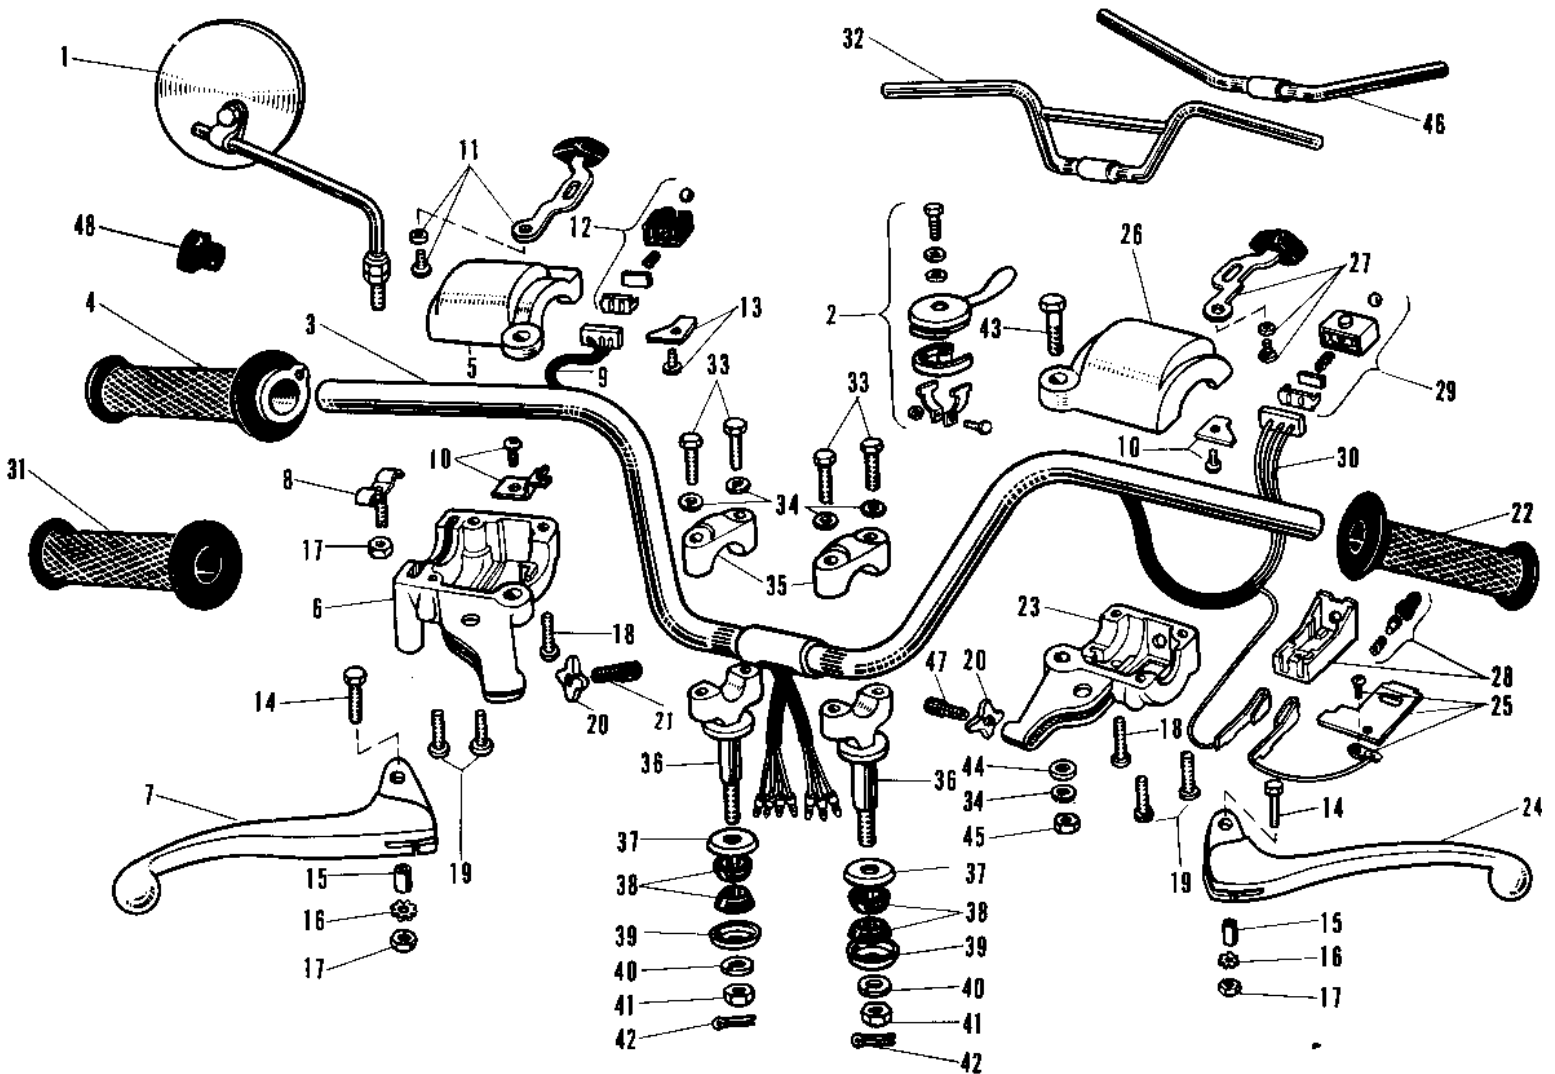

1967 A1 PARTS DIAGRAM

HANDLEBAR A1/SSA, A7/SSA