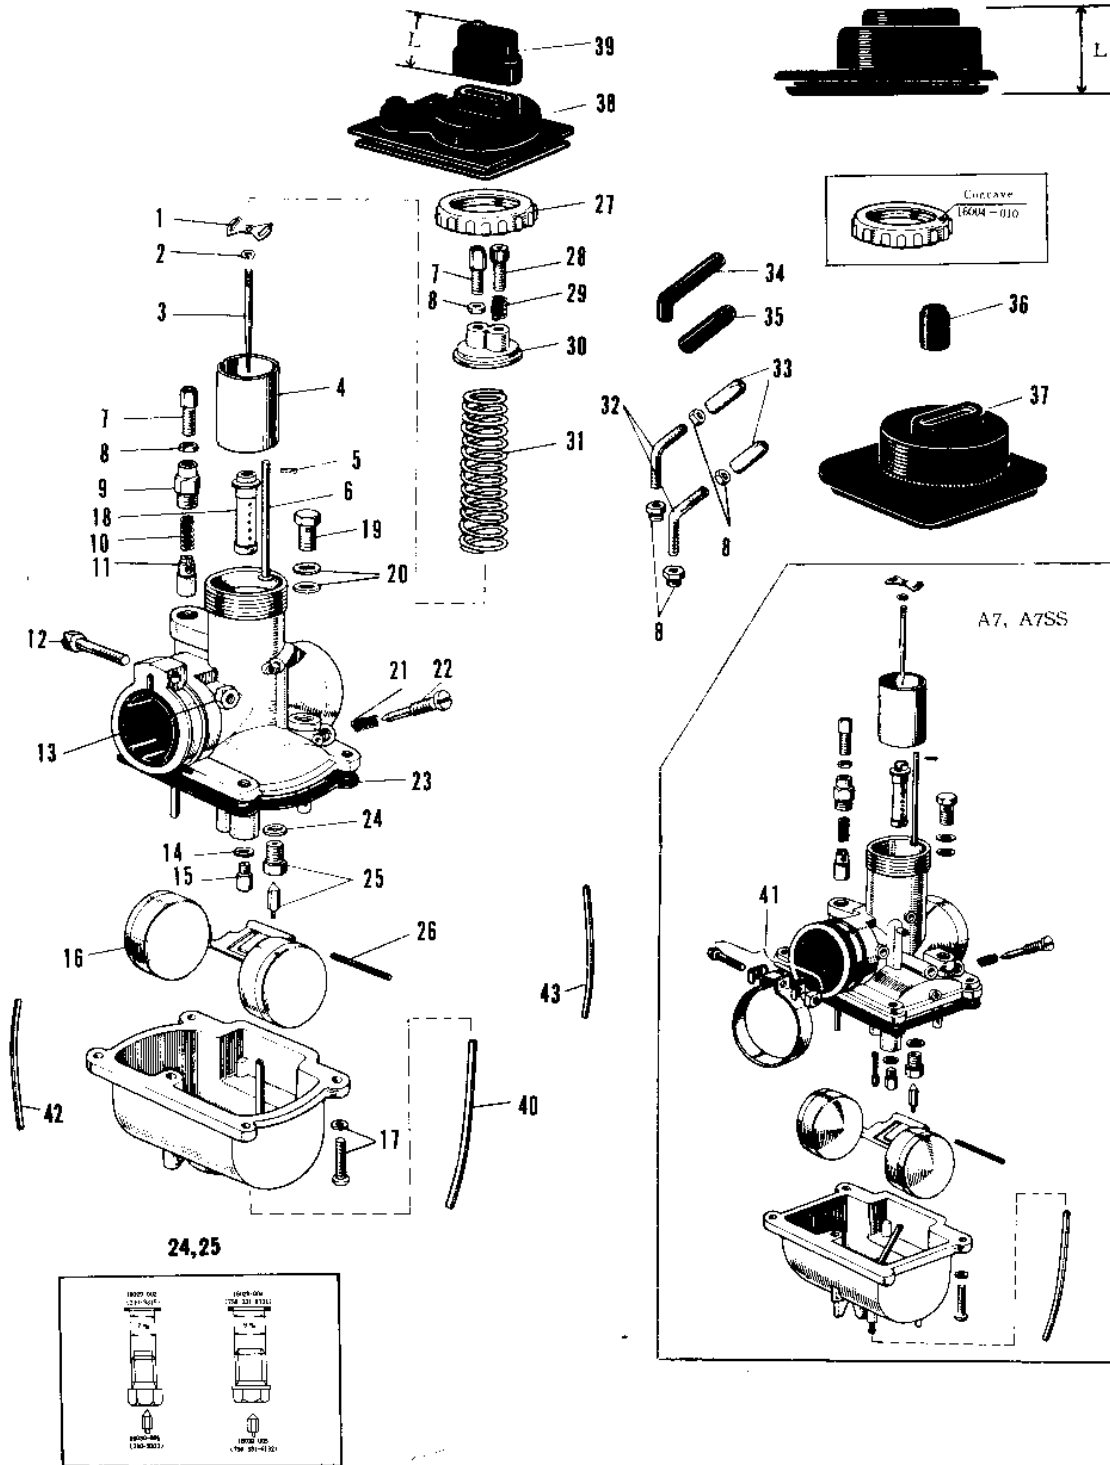

1967 A1 PARTS DIAGRAM

CARBURETOR VM22SC, VM28SC

1967 A1 PARTS LIST

CARBURETOR VM22SC, VM28SC

ITEM NAME	PART NUMBER	QUANTITY
CARBURETOR ASSY R.H (Ref # 1~31)	16001-096	1
CARBURETOR ASSY L.H (Ref # 1~31)	16001-097	1
SPRING SEAT THRTL VLV (Ref # 1)	16007-002	1
CIRCLIP (Ref # 2)	16008-010	1
JET NEEDLE 4J13 (Ref # 3)	16009-012	1
VALVE THROTTLE (Ref # 4)	16025-011	1
UNAVAILABLE IN PRICE BOOK (Ref # 5)	16023-001	1
ROD THROTTLE VLV STOP (Ref # 6)	16024-002	1
CABLE ADJUSTER (Ref # 7)	16002-002	1
NUT CABLE ADJUST LOCK (Ref # 8)	16003-004	1
CAP STARTER PLUNGER (Ref # 9)	16012-004	1
SPRING STARTER PLUNG (Ref # 10)	16013-005	1
PLUNGER-ENRICHNER (Ref # 11)	16016-002	1
SCREW CLAMP (Ref # 12)	16010-004	1
NUT 6MM (Ref # 13)	311B0600	2
WASHER MAIN JET (Ref # 14)	16034-001	1
JET-MAIN NO 140A (Ref # 15)	92063-015	1
FLOAT (Ref # 16)	16031-004	1
SCREW FLOAT CHAMBER (Ref # 17)	16033-009	1
NEEDLE JET 0-6 (Ref # 18)	16017-026	1
BOLT BANJO (Ref # 19)	92001-014	1
GASKET 8MM (Ref # 20)	751P0800	1
SPRING, THROTTLE ADJST (Ref # 21)	16022-010	1
SCREW PILOT AIR ADJST (Ref # 22)	16014-003	1
GASKET FLOAT CHAMBER (Ref # 23)	16019-004	1
WASHER VALVE SEAT (Ref # 24)	16029-002	1
WASHER FLOAT VLV SEAT (Ref # 24)	16029-004	1
FLOAT VALVE ASSY (Ref # 25)	16030-001	1
FLOAT VALVE ASSY (Ref # 25)	16030-005	1