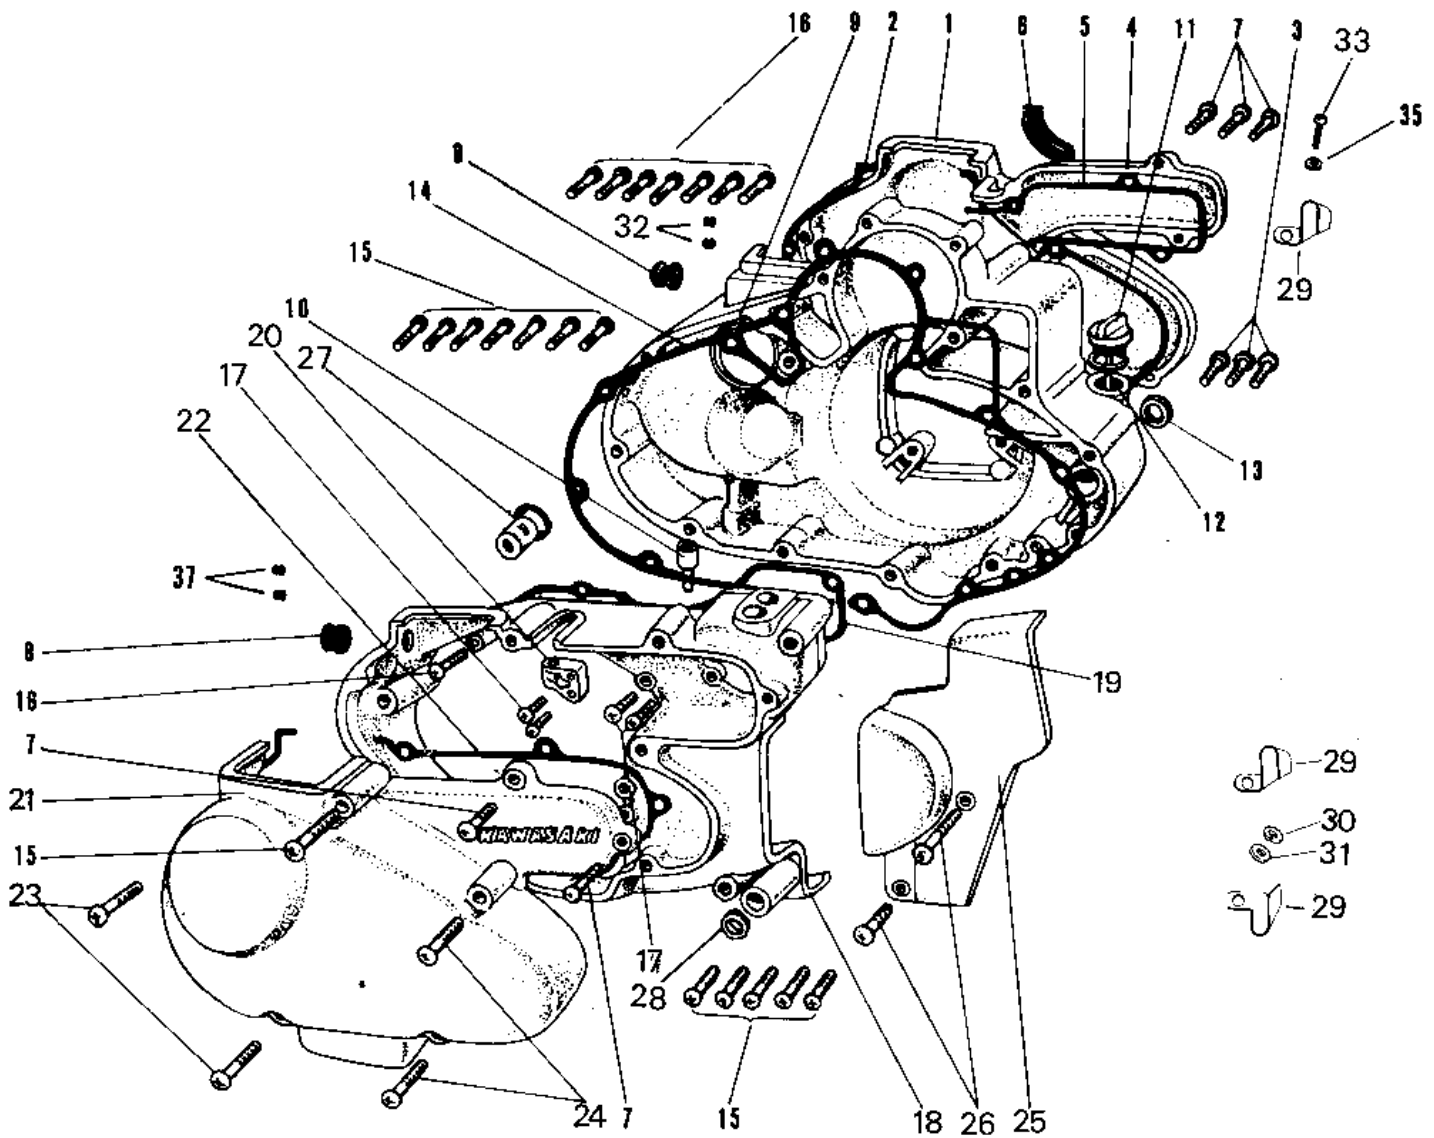

1966 A1 PARTS DIAGRAM

ENGINE COVERS

1966 A1 PARTS LIST

ENGINE COVERS

ITEM NAME	PART NUMBER	QUANTITY
COVER R.H CARBURETOR (Ref # 1)	14030-007	1
GASKET R.H CARB COVER (Ref # 2)	14047-004	1
SCREW OVL CNTSNK 6X25 (Ref # 3)	222B0625	1
CAP R.H ENGINE COVER (Ref # 4)	14034-001	1
GASKET R.H COV CAP A (Ref # 5)	14046-010	1
GSKT RH ENG COV CAP B (Ref # 6)	14016-011	1
SCREW PAN HEAD 6X20 (Ref # 7)	220B0620	1
CAP CARB MOUNT HOLE (Ref # 8)	14039-001	1
COVER R.H ENGINE (Ref # 9)	14032-023	1
PIPE FUEL OVERFLOW (Ref # 10)	16116-001	1
PLUG OIL FILLER (Ref # 11)	16115-002	1
"O" RING,20MM (Ref # 12)	670B2020	1
OIL SEAL TB16267 (Ref # 13)	92051-003	1
GASKET R.H ENGINE COV (Ref # 14)	14046-008	1
SCREW PAN HEAD 6X50 (Ref # 15)	220B0650	1
SCREW PAN HEAD 6X40 (Ref # 16)	220B0640	1
SCREW PAN HEAD 6X25 (Ref # 17)	220B0625	1
COVER L.H ENGINE (Ref # 18)	14031-029	1
GASKET L.H ENGINE COV (Ref # 19)	14045-002	1
GUIDE OIL PUMP CABLE (Ref # 20)	14044-004	1
COVER L.H CARBURETOR (Ref # 21)	14030-010	1
GASKET L.H CARB COVER (Ref # 22)	14047-006	1
SCREW OVL CNTSNK 6X50 (Ref # 23)	222B0650	1
SCREW OVL CNTSNK 6X40 (Ref # 24)	222B0640	1
COVER DRIVE CHAIN FR (Ref # 25)	14026-001	1
SCREW PAN HEAD 6X70 (Ref # 26)	220B0670	1
DRAIN AIR (Ref # 27)	16116-003	1
OIL SEAL SB12205 (Ref # 28)	92049-004	1
GUIDE OVERFLOW PIPE (Ref # 29)	16068-001	1

1966 A1 PARTS LIST

ENGINE COVERS

ITEM NAME	PART NUMBER	QUANTITY
WASHER PLAIN 6MM (Ref # 30)	410B0600	1
PLUG RUBBER (Ref # 32)	92074-016	1
SCREW OVL CNTSNK 6X20 (Ref # 33)	222B0620	1