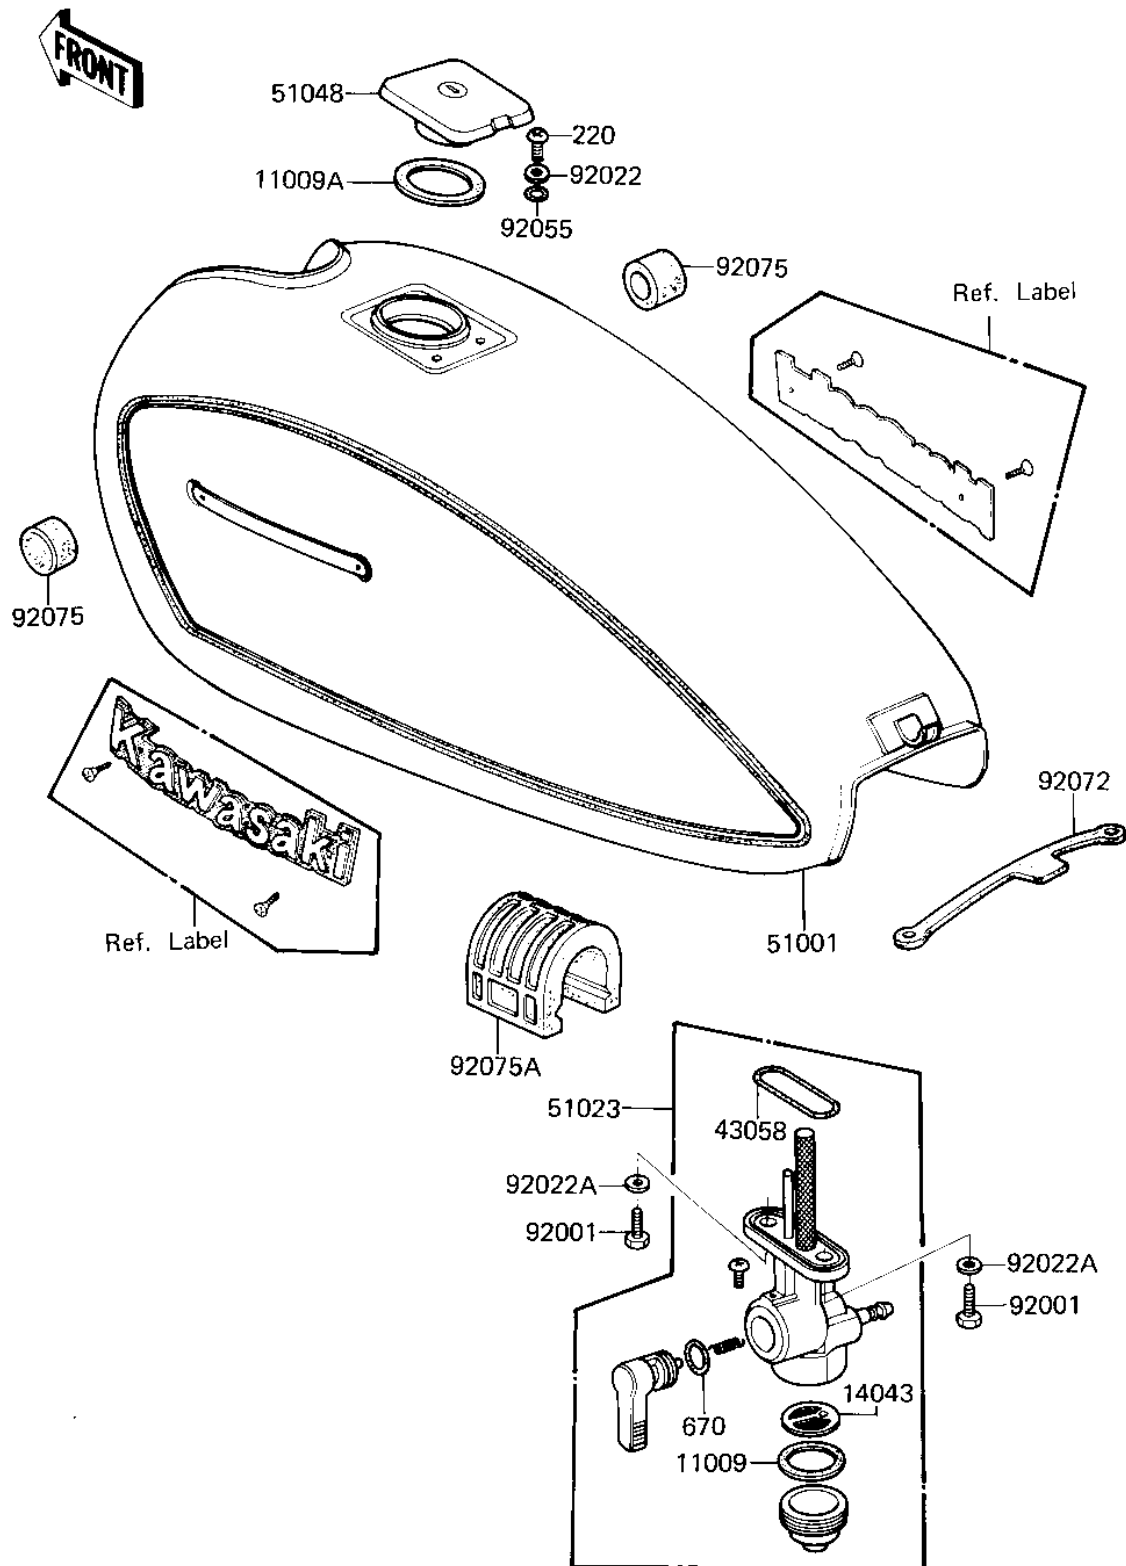

1981 KZ250 PARTS DIAGRAM

FUEL TANK ('81 D2)

F2410-0004

1981 KZ250 PARTS LIST

FUEL TANK ('81 D2)

ITEM NAME	PART NUMBER	QUANTITY
GASKET,FUEL TAP CUP (Ref # 11009)	11009-1013	1
GASKET,FUEL TANK CAP (Ref # 11009A)	11009-1051	1
STRINER,FUEL TAP (Ref # 14043)	14043-1002	1
"O" RING (Ref # 43058)	51039-003	1
TANK-FUEL,L.P.RED (Ref # 51001)	51001-1039-D9	1
TAP ASSY FUEL (Ref # 51023)	51023-1051	1
CAP ASSY TANK (Ref # 51048)	51048-1018	1
BOLT,6X20,FUEL TAP (Ref # 92001)	92001-1091	1
WASHER,PLAIN (Ref # 92022)	92022-1038	1
WASHER-PLAIN (Ref # 92022A)	92022-183	1
"O" RING (Ref # 92055)	92055-1023	1
BAND,FUEL TANK (Ref # 92072)	92072-042	1
DAMPER RUBBER-FL TANK (Ref # 92075)	92075-101	1
DAMPER RUBBER,FL TNK (Ref # 92075A)	92075-215	1
SCREW PAN HEAD 5X10 (Ref # 220)	220B0510	1
"O" RING, 10MM (Ref # 670)	670B2010	1