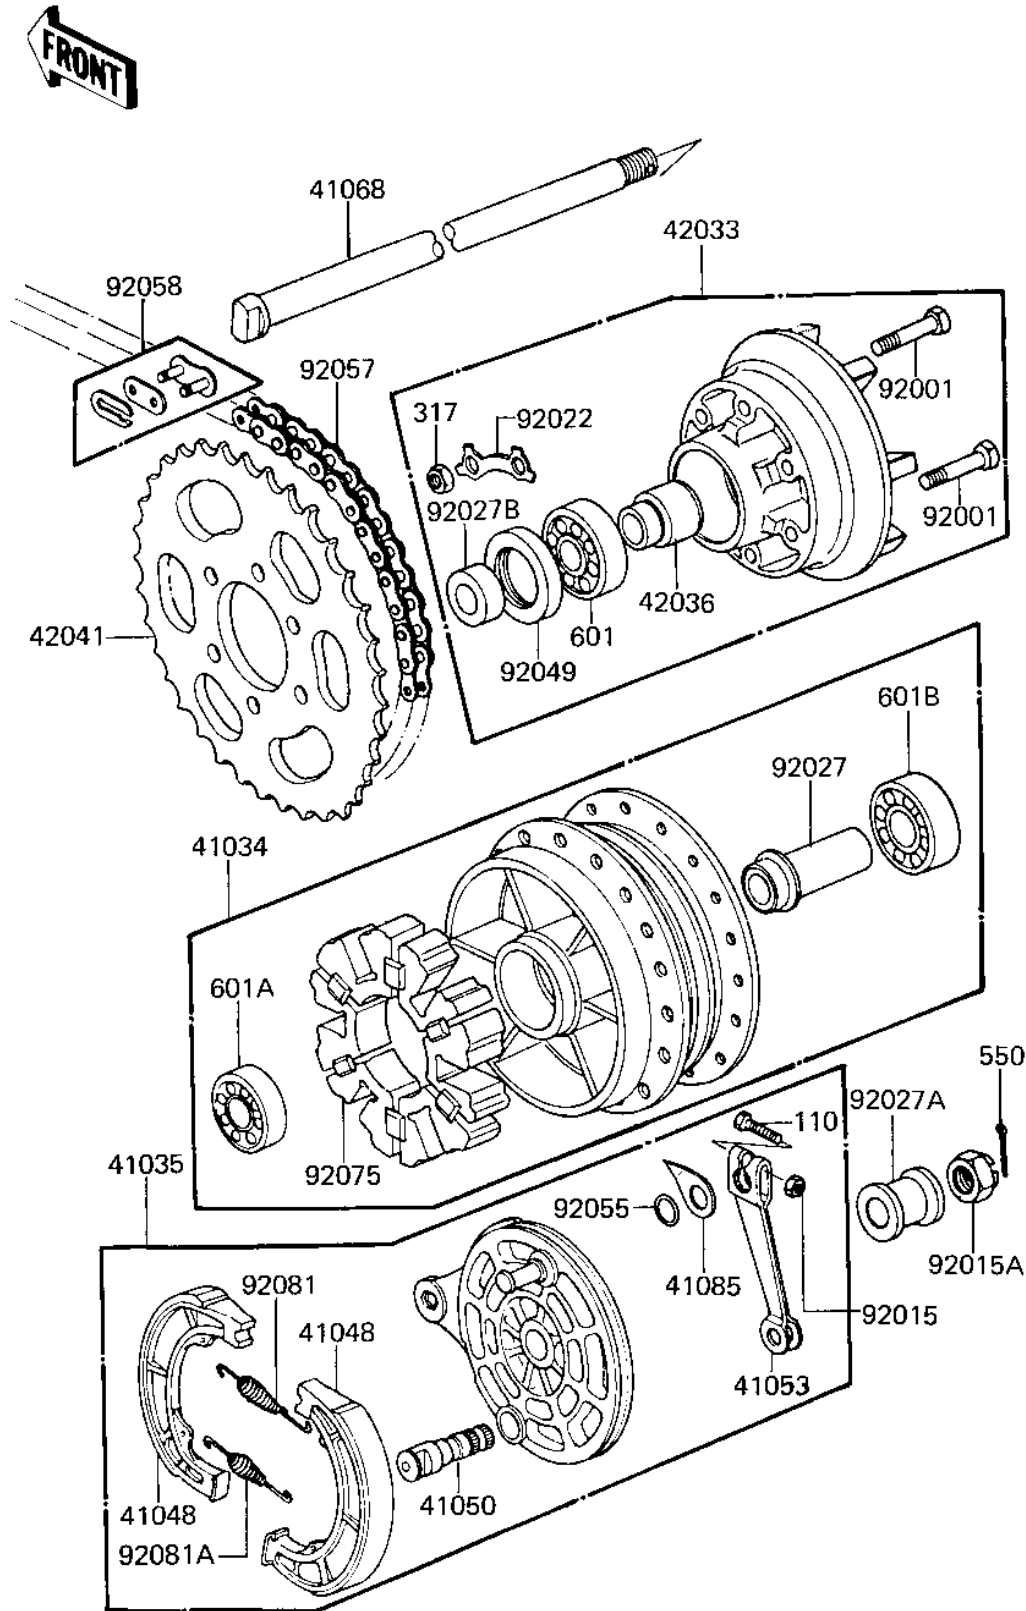

1981 KZ250 PARTS DIAGRAM

REAR HUB/BRAKE/CHAIN ('81 D2)

1981 KZ250 PARTS LIST

REAR HUB/BRAKE/CHAIN ('81 D2)

ITEM NAME	PART NUMBER	QUANTITY
DRUM ASSY,REAR (Ref # 41034)	42005-057	1
RR BRAKE PANEL ASSY (Ref # 41035)	41035-1090	1
SHOE,BRAKE (Ref # 41048)	42019-010	1
CAM SHAFT,REAR BRAKE (Ref # 41050)	42026-026	1
LEVER,FRONT BRAKE CAM (Ref # 41053)	41053-002	1
AXLE,REAR (Ref # 41068)	42031-059	1
INDICATOR,FR BK SHOE (Ref # 41085)	41085-013	1
COUPLING-ASSY,RR HUB (Ref # 42033)	42033-1029	1
SLEEVE,REAR HUB COUPR (Ref # 42036)	42036-031	1
REAR.SPROCKET 37T (Ref # 42041)	42041-1042	1
BOLT REAR SPROCKET (Ref # 92001)	92001-021	1
NUT,6MM (Ref # 92015)	41072-007	1
NUT,14MM (Ref # 92015A)	42045-020	1
WASHER,SPROCKET LOCK (Ref # 92022)	92088-019	1
SPACER,REAR HUB BEARG (Ref # 92027)	42010-037	1
COLLAR,REAR AXLE (Ref # 92027A)	42032-076	1
COLLAR,REAR HUB COUPR (Ref # 92027B)	42037-029	1
OIL SEAL,RR HUB BRNG (Ref # 92049)	92050-060	1
"O" RING,11MM (Ref # 92055)	92055-004	1
DR CHAIN 520X100L (Ref # 92057)	92057-1034	1
CHAIN JOINT 520 (Ref # 92058)	92058-1001	1
SHOCK DAMPER,REAR HUB (Ref # 92075)	42014-030	1
SPRING,BRAKE SHOE (Ref # 92081)	92081-1766	1
SPRING,BRAKE SHOE (Ref # 92081A)	92081-1550	1
BOLT-UPSET (Ref # 110)	112G0630	1
NUT,8M/M (Ref # 317)	317B0800	1
PIN COTTER 3.0X25 (Ref # 550)	550D3025	1
BEARING BALL #6004 (Ref # 601)	601B6004	1
BEARING BALL #6202 (Ref # 601A)	601B6202	1

1981 KZ250 PARTS LIST

REAR HUB/BRAKE/CHAIN ('81 D2)

ITEM NAME	PART NUMBER	QUANTITY
BEARING BALL #6302Z (Ref # 601B)	601B6302Z	1