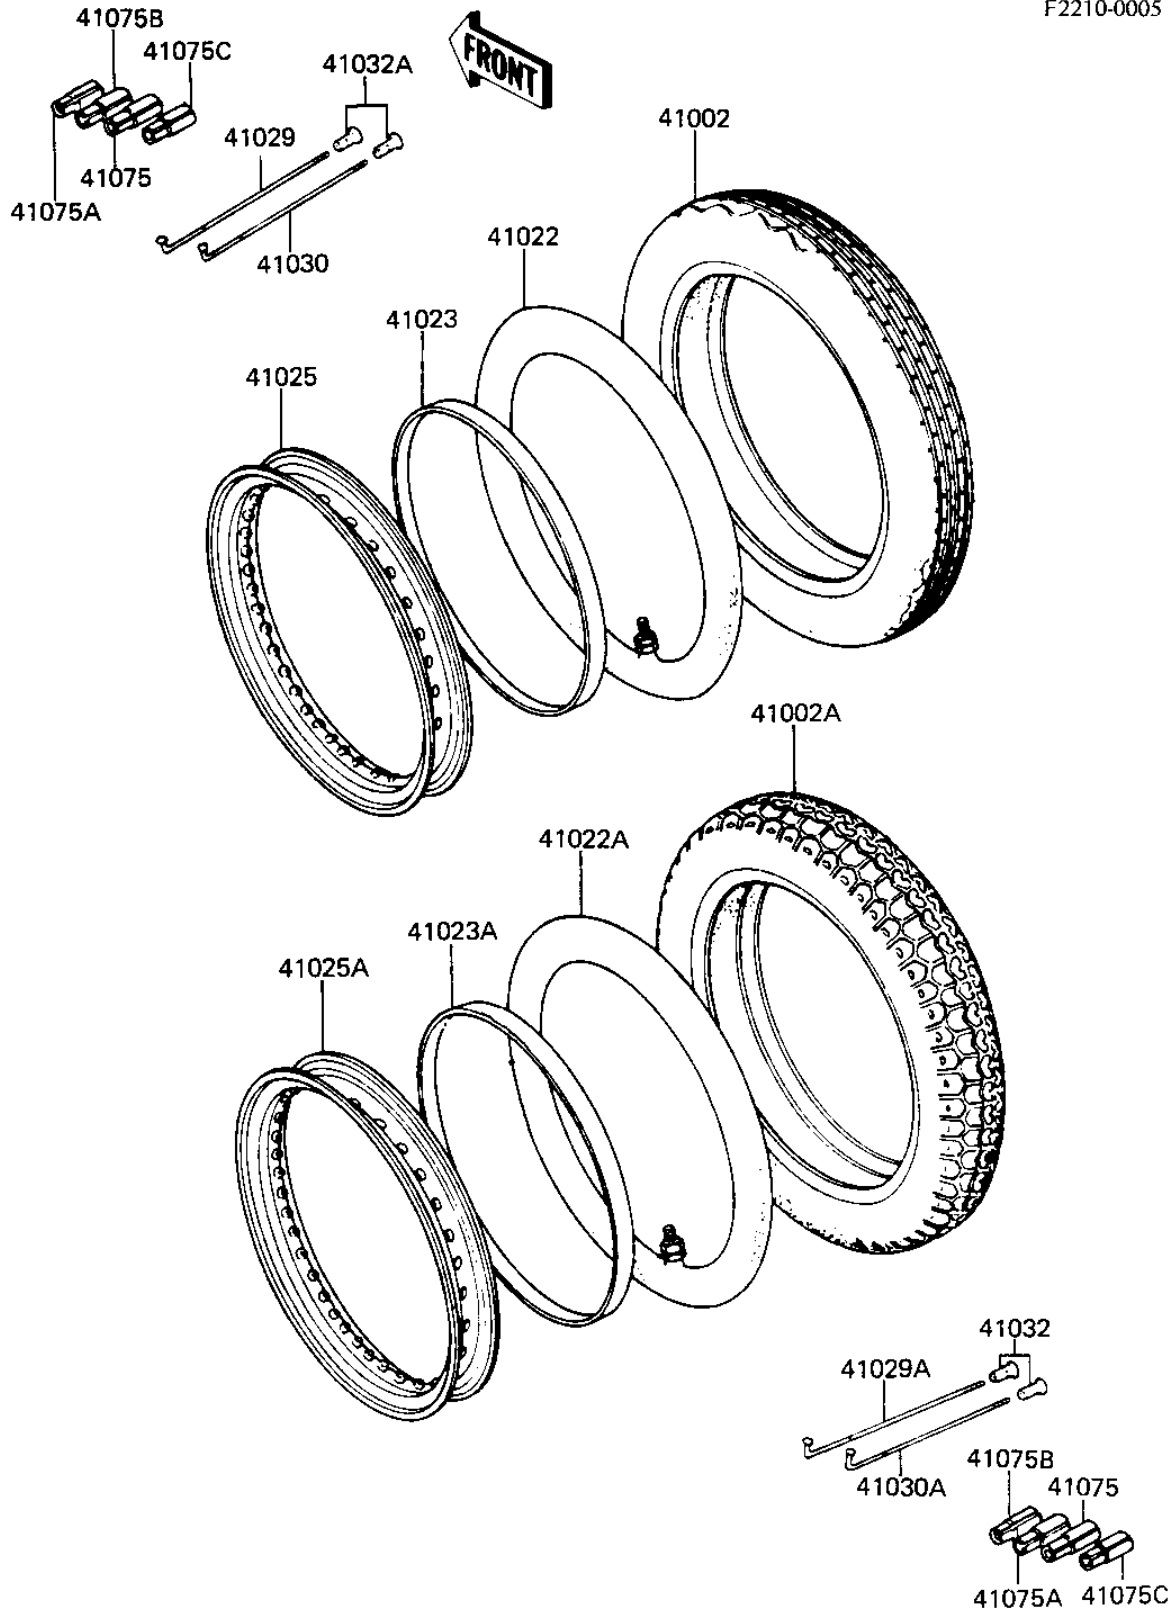

1981 KZ250 PARTS DIAGRAM

WHEELS/TIRES ('81 D2)

F2210-0005

1981 KZ250 PARTS LIST

WHEELS/TIRES ('81 D2)

ITEM NAME	PART NUMBER	QUANTITY
TIRE (Ref # 41002)	41002-1570	1
TIRE 460S-16 Y987 R (Ref # 41002A)	41002-1090	1
TUBE 250/275-18 (Ref # 41022)	41022-032	1
TUBE 460-16 (Ref # 41022A)	41022-1025	1
BAND RIM (Ref # 41023)	41023-001	1
BAND,RIM (Ref # 41023A)	41023-1011	1
RIM,1.60X18 (Ref # 41025)	41025-1020	1
RIM,2.15X16 (Ref # 41025A)	41025-1021	1
SPOKE,FR INNER (Ref # 41029)	41029-1025	1
SPOKE,RR INNER (Ref # 41029A)	41029-1026	1
SPOKE,FR OUTER (Ref # 41030)	41030-1020	1
SPOKE,RR OUTER (Ref # 41030A)	41030-1021	1
NIPPLE,SPOKE (Ref # 41032)	41032-022	1
NIPPLE-SPOKE (Ref # 41032A)	41032-1055	1
WEIGHT,BALANCE,10G (Ref # 41075)	41075-1007	1
WEIGHT,BALANCE,20G (Ref # 41075A)	41075-1008	1
WEIGHT,BALANCE,30G (Ref # 41075B)	41075-1009	1
WEIGHT,BALANCE,5G (Ref # 41075C)	41075-1010	1