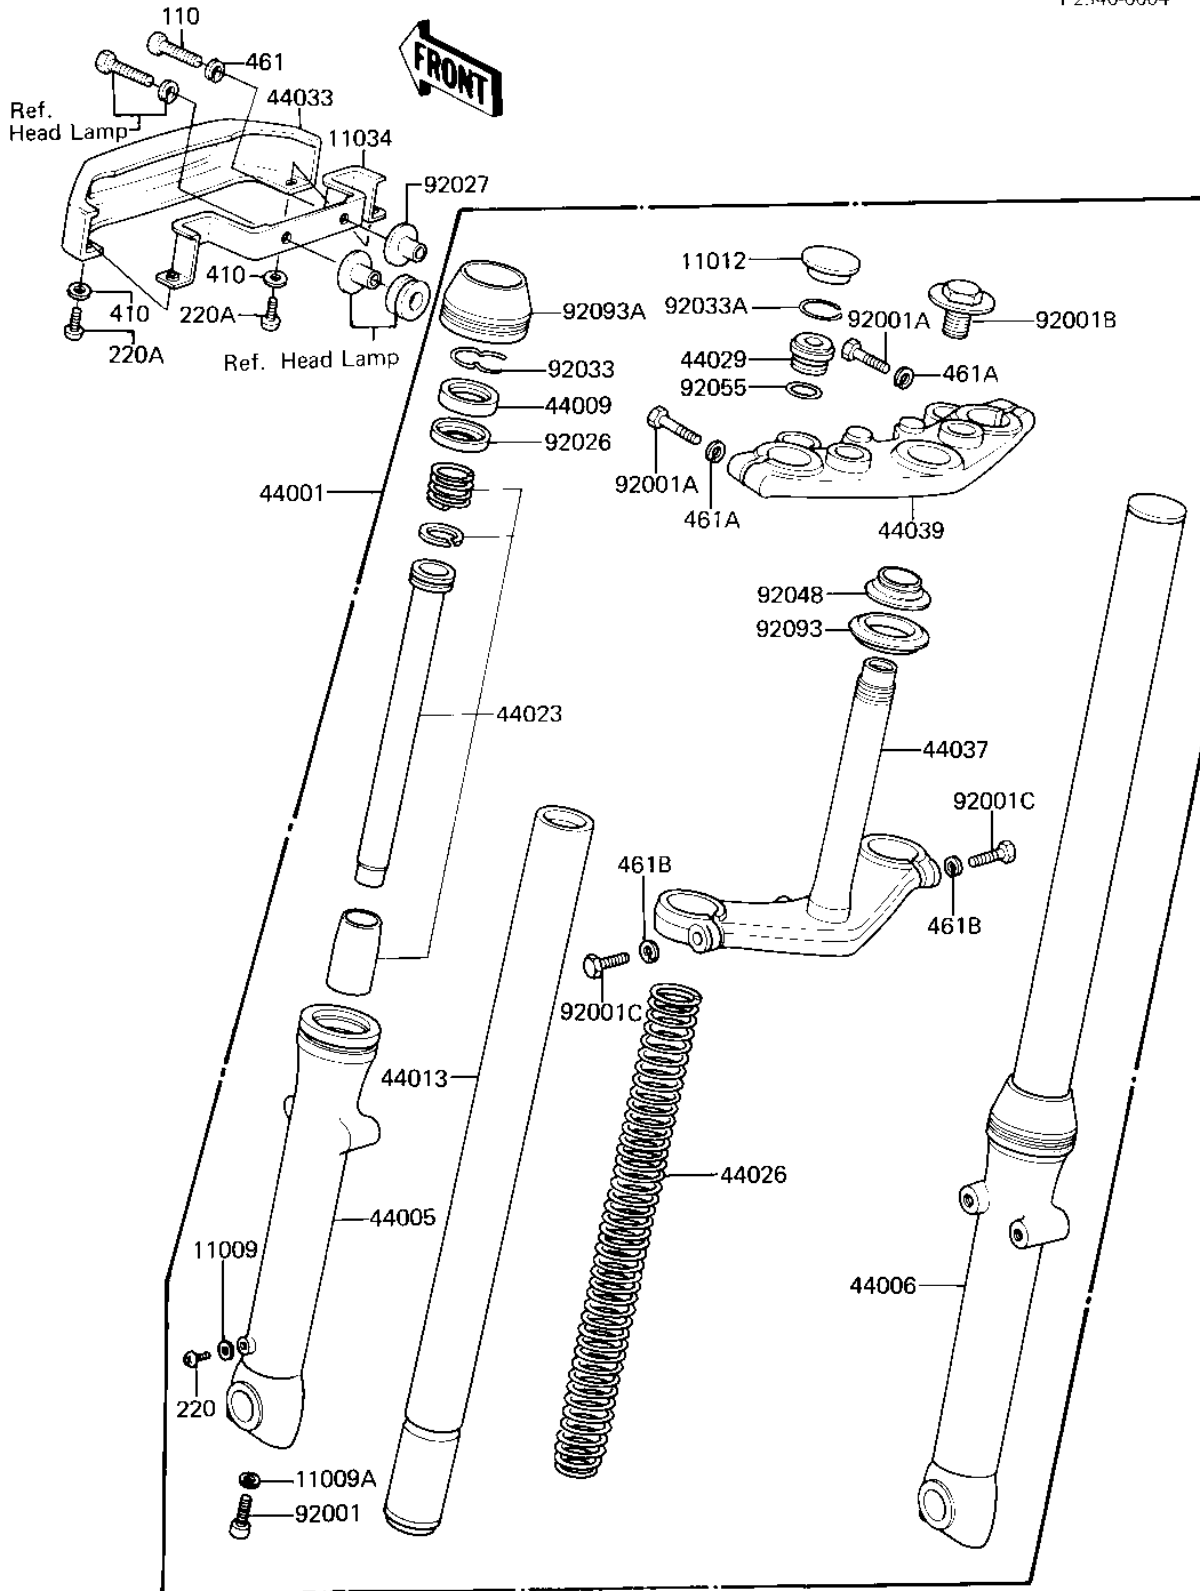

1981 KZ250 PARTS DIAGRAM

FRONT FORK ('81 D2)

F-2340-0004

1981 KZ250 PARTS LIST

FRONT FORK ('81 D2)

ITEM NAME	PART NUMBER	QUANTITY
GASKET,FORK DRAIN PLG (Ref # 11009)	44045-046	1
GASKET,FORK CYL BOLT (Ref # 11009A)	44045-051	1
CAP,FORK (Ref # 11012)	11012-1124	1
BRACKET,FORK COVER (Ref # 11034)	11034-1698	1
FORK-FRONT (Ref # 44001)	44001-1114	1
TUBE,LH,FORK OUTER (Ref # 44005)	44005-1047	1
TUBE,RH,FORK OUTER (Ref # 44006)	44006-1047	1
OIL SEAL,FORK (Ref # 44009)	44009-028	1
TUBE,FORK INNER (Ref # 44013)	44013-1039	1
CYLINDER-FORK (Ref # 44023)	44023-1005	1
SPRING,FORK (Ref # 44026)	44026-1054	1
GUIDE,SPRING (Ref # 44029)	44029-022	1
COVER-FORK (Ref # 44033)	44033-1062	1
STEM,STEERING (Ref # 44037)	44037-1036	1
HEAD,STEERING STEM (Ref # 44039)	44039-078	1
BOLT,FORK CYLINDER (Ref # 92001)	44041-078	1
BOLT,HEX HEAD,8X40 (Ref # 92001A)	92001-1063	1
BOLT,STEERING STEM HE (Ref # 92001B)	92001-1741	1
BOLT,HEX HEAD 10X35 (Ref # 92001C)	92001-1252	1
SPACER,OUTER TUBE (Ref # 92026)	92026-1069	1
COLLAR (Ref # 92027)	92027-251	1
CIRCLIP,45MM (Ref # 92033)	44044-020	1
CIRCLIP (Ref # 92033A)	44044-023	1
CONE STERNG BERG LOW (Ref # 92048)	92047-010	1
"O" RING (Ref # 92055)	44046-025	1
SEAL,STEERING STEM (Ref # 92093)	44010-027	1
DUST SHIELD,FORK (Ref # 92093A)	44010-037	1
BOLT-UPSET (Ref # 110)	112G0625	1
SCREW PAN HEAD 4X6 (Ref # 220)	220B0406	1

1981 KZ250 PARTS LIST

FRONT FORK ('81 D2)

ITEM NAME	PART NUMBER	QUANTITY
SCREW PAN HEAD 4X10 (Ref # 220A)	220B0410	1
WASHER PLAIN 4MM (Ref # 410)	410B0400	1
WASHER SPRING 6MM (Ref # 461)	461F0600	1
WASHER SPRING 8MM (Ref # 461A)	461F0800	1
WASHER SPRING 10MM (Ref # 461B)	461F1000	1