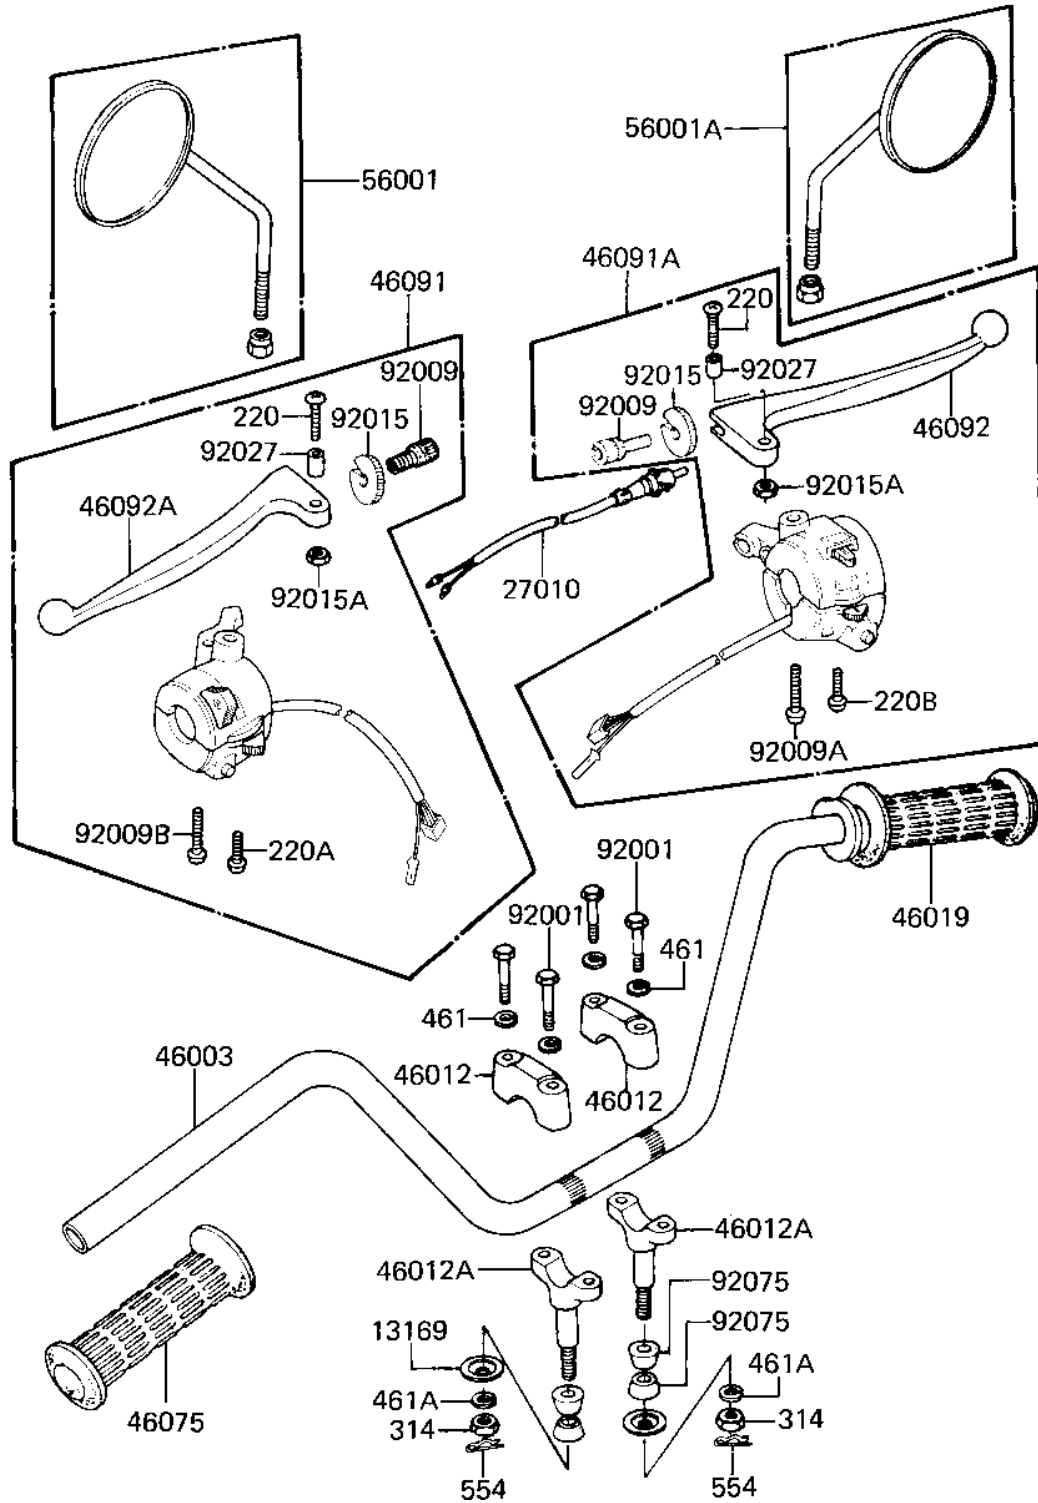

1981 KZ250 PARTS DIAGRAM

HANDLEBAR ('81 D2)

1981 KZ250 PARTS LIST

HANDLEBAR ('81 D2)

ITEM NAME	PART NUMBER	QUANTITY
CAP HANDLEBAR HOLDER (Ref # 13169)	46016-003	1
SWITCH-FR. BRAKE LAMP (Ref # 27010)	27021-004	1
HANDLEBAR (Ref # 46003)	46003-1045	1
HOLDER-HANDLEBAR (Ref # 46012)	46012-008	1
HOLDER-HANDLEBAR LOW (Ref # 46012A)	46012-010	1
GRIP ASSY,THROTTLE (Ref # 46019)	46019-041	1
RUBBER,L.H GRIP (Ref # 46075)	46075-028	1
HOUSING.ASSY,L.H (Ref # 46091)	46091-1085	1
HOUSING-ASSY-CONTROL (Ref # 46091A)	46091-1136	1
LEVER,FRONT BRAKE (Ref # 46092)	46058-019	1
LEVER,CLUTCH (Ref # 46092A)	46092-024	1
REAR VIEW MIRROR,L.H. (Ref # 56001)	56001-1055	1
MIRROR-ASSY,RH (Ref # 56001A)	56001-1077	1
BOLT 8X38 (Ref # 92001)	92001-1405	1
SCREW CABLE ADJUST (Ref # 92009)	46055-003	1
SCREW,PAN HEAD,5X48 (Ref # 92009A)	92009-1017	1
SCREW,PAN HEAD,5X38 (Ref # 92009B)	92009-1018	1
NUT-LOCK (Ref # 92015)	46056-005	1
NUT-LOCK,5MM (Ref # 92015A)	92019-014	1
COLLAR,LEVER (Ref # 92027)	92027-1042	1
DAMPER RUBBER HANDLE (Ref # 92075)	92075-039	1
SCREW PAN HEAD 5X22 (Ref # 220)	220B0522	1
SCREW-PAN-CROS,5X25 (Ref # 220A)	220B0525	1
SCREW PAN HEAD 5X30 (Ref # 220B)	220B0530	1
NUT,10MM (Ref # 314)	314B1000	1
WASHER SPRING 8MM (Ref # 461)	461F0800	1
WASHER SPRING 10MM (Ref # 461A)	461F1000	1
PIN,SNAP (Ref # 554)	554A0800	1