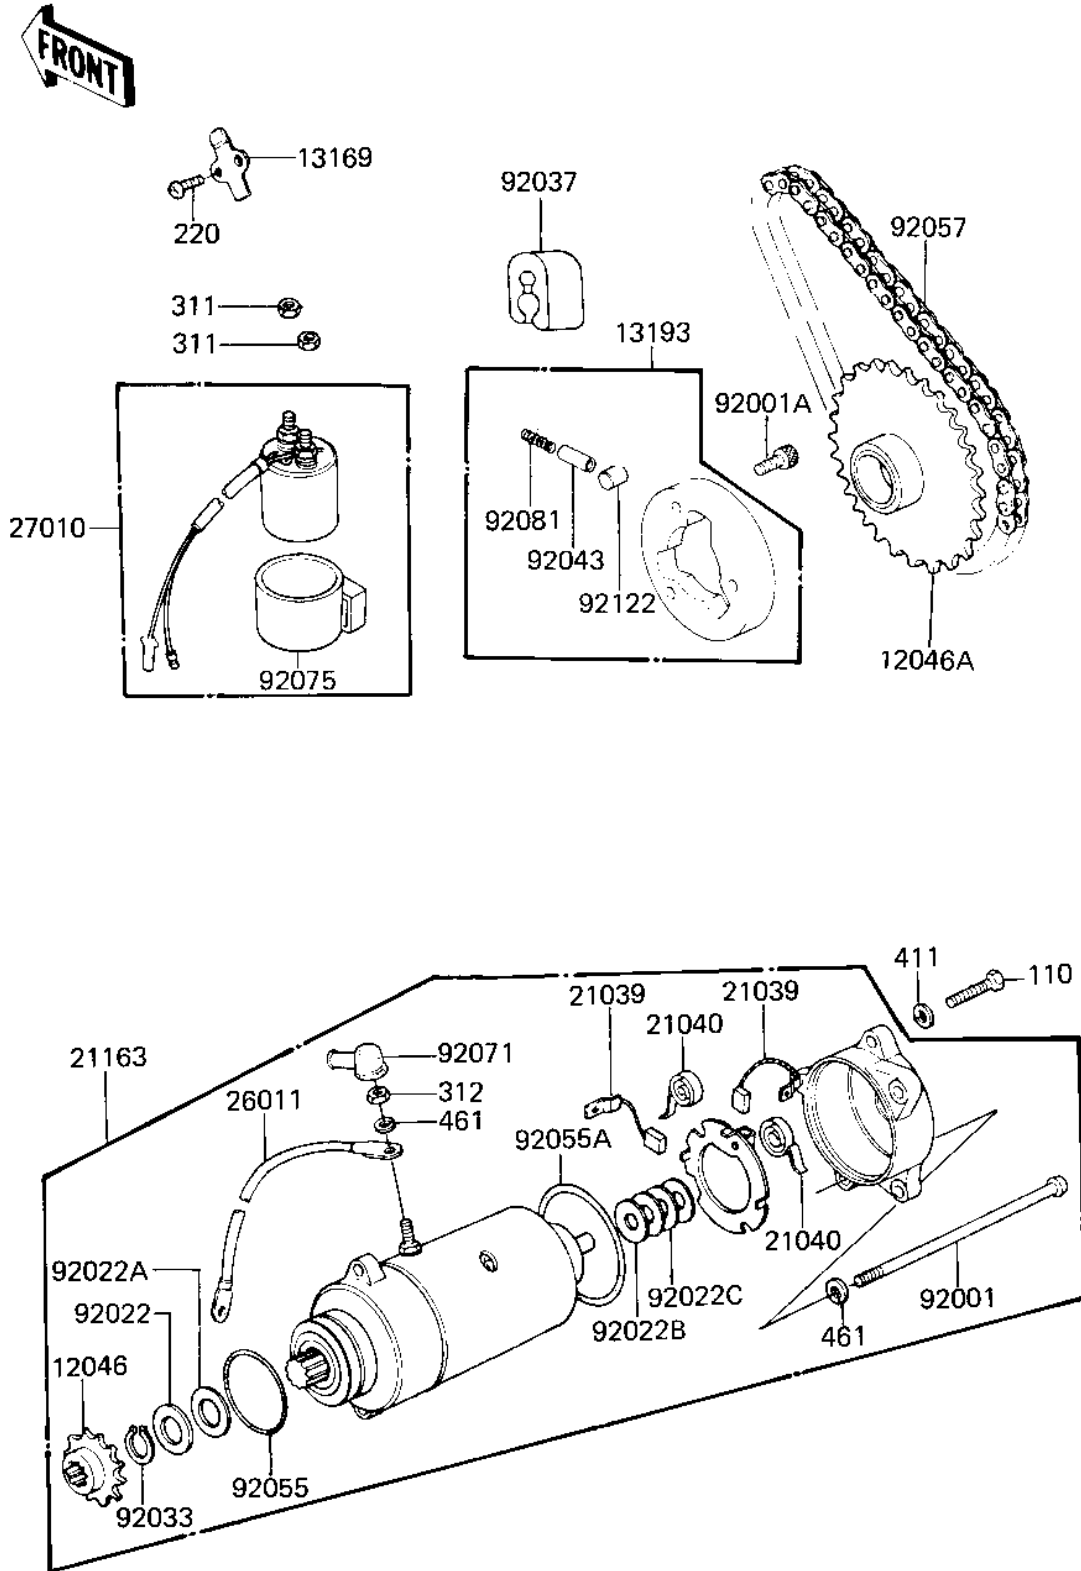

1981 KZ250 PARTS DIAGRAM

STARTER MOTOR/STARTER CLUTCH ('81 D2)

E1840-0003

1981 KZ250 PARTS LIST

STARTER MOTOR/STARTER CLUTCH ('81 D2)

ITEM NAME	PART NUMBER	QUANTITY
SPROCKET,STARTER MOTO (Ref # 12046)	12046-1004	1
SPROCKET,STARTER (Ref # 12046A)	12046-1023	1
PLATE (Ref # 13169)	13169-1010	1
CLUTCH ASSY,STARTING (Ref # 13193)	13193-1006	1
BRUSH CARBON (Ref # 21039)	21039-004	1
SPRING CARBON BRUSH (Ref # 21040)	21040-004	1
STARTER-ELECTRIC (Ref # 21163)	21163-1036	1
WIRE-LEAD,STARTER MOT (Ref # 26011)	26011-1201	1
SWITCH ASSY,MAGNETIC (Ref # 27010)	21164-005	1
SCREW,PAN HEAD,6X130 (Ref # 92001)	92001-1046	1
BOLT (Ref # 92001A)	120P0816	1
WASHER,PLAIN,14MM (Ref # 92022)	21025-008	1
WASHER PLAIN 14MM (Ref # 92022A)	21025-009	1
WASHER,THRUST,1.6T (Ref # 92022B)	21025-010	1
WASHER,THRUST,0.2T (Ref # 92022C)	21025-011	1
CIRCLIP,13M/M (Ref # 92033)	92033-037	1
CLAMP,CABLE (Ref # 92037)	92037-1049	1
PIN (Ref # 92043)	92043-087	1
"O" RING,42.8MM (Ref # 92055)	21027-005	1
"O" RING,62MM (Ref # 92055A)	21027-006	1
CHAIN,DYNAMO (Ref # 92057)	92057-1009	1
CAP,STARTING MOTOR (Ref # 92071)	21017-020	1
DAMPER MAG SWITCH SHK (Ref # 92075)	21064-002	1
SPRING (Ref # 92081)	92081-110	1
PIN (Ref # 92122)	92122-001	1
BOLT-UPSET (Ref # 110)	112G0625	1
SCREW PAN HEAD 6X14 (Ref # 220)	220B0614	1
NUT,6M/M (Ref # 311)	311G0600	1
NUT 6MM (Ref # 312)	312B0600	1

1981 KZ250 PARTS LIST

STARTER MOTOR/STARTER CLUTCH ('81 D2)

ITEM NAME	PART NUMBER	QUANTITY
WASHER PLAIN 6MM (Ref # 411)	411B0600	1
WASHER SPRING 6MM (Ref # 461)	461F0600	1