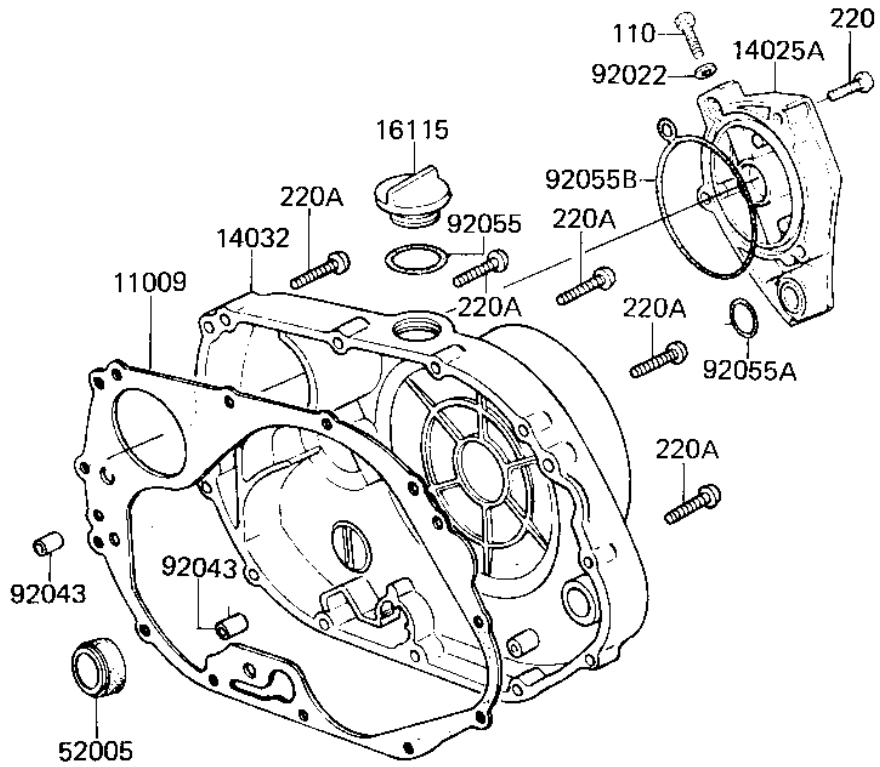

## 1981 KZ250 PARTS DIAGRAM

ENGINE COVERS ('81 D2)

E1430-0004

{R.H}

## 1981 KZ250 PARTS LIST

ENGINE COVERS ('81 D2)

ITEM NAME	PART NUMBER	QUANTITY
GASKET,ENGINE COV,RH (Ref # 11009)	11009-1235	1
GASKET,L.H ENGINE COV (Ref # 11009A)	14045-031	1
COVER,GENERATOR (Ref # 14025)	14025-1107	1
COVER,FILTER (Ref # 14025A)	14025-1190	1
COVER,CHAIN (Ref # 14026)	14026-037-2H	1
COVER-GENERATOR (Ref # 14031)	14031-1060	1
COVER,R.H ENGINE (Ref # 14032)	14032-1030	1
PLUG,OIL FILLER (Ref # 16115)	16115-013	1
GAUGE,OIL LEVEL (Ref # 52005)	52005-1009	1
SCREW OVL CNTSK 6X25 (Ref # 92009)	222E0625	1
WASHER,PLAIN (Ref # 92022)	92022-304	1
PIN-DOWEL (Ref # 92043)	92042-007	1
"O" RING,31MM (Ref # 92055)	92055-049	1
"O" RING (Ref # 92055A)	92055-098	1
"O" RING,FILTER COVER (Ref # 92055B)	92055-1048	1
"O" RING,DYNAMO COVER (Ref # 92055C)	92055-108	1
"O" RING,DYNAMO COVER (Ref # 92055D)	92055-109	1
PLUG (Ref # 92066)	92066-065	1
BOLT HEX HEAD 6X8 (Ref # 110)	110B0608	1
SCREW PAN HEAD 6X25 (Ref # 220)	220B0625	1
SCREW PAN HEAD 6X30 (Ref # 220A)	220B0630	1
SCREW PAN HEAD 6X55 (Ref # 220B)	220B0655	1
SCREW PAN HEAD 6X60 (Ref # 220C)	220B0660	1