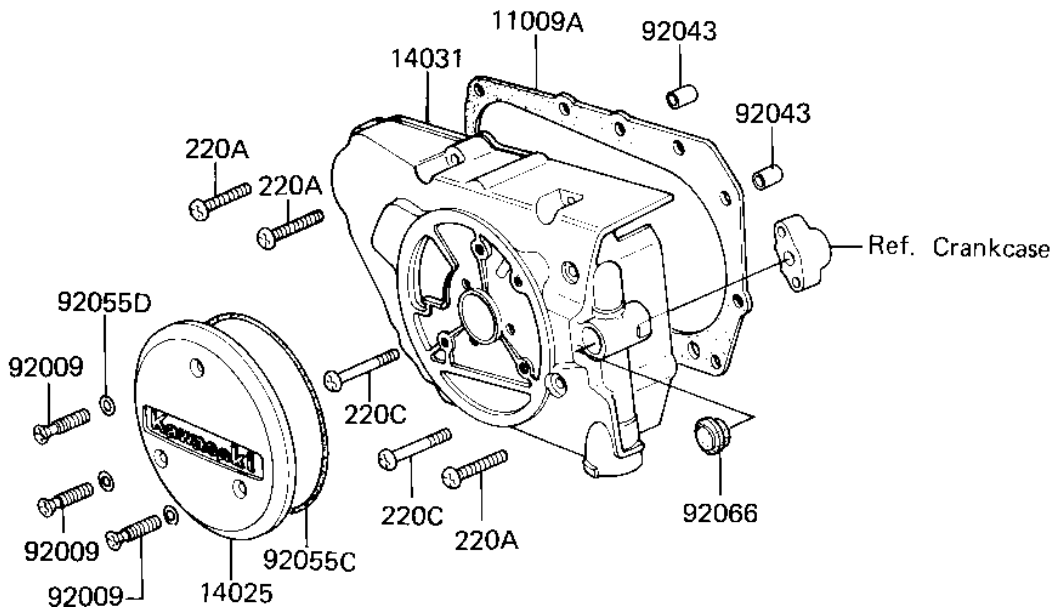

## 1981 KZ250 PARTS DIAGRAM

ENGINE COVERS ('81 D2)

E1430-0004

{R.H}

## 1981 KZ250 PARTS LIST

ENGINE COVERS ('81 D2)

ITEM NAME	PART NUMBER	QUANTITY
GASKET,ENGINE COV,RH (Ref # 11009)	11009-1235	1
GASKET,L.H ENGINE COV (Ref # 11009A)	14045-031	1
COVER,GENERATOR (Ref # 14025)	14025-1107	1
COVER,FILTER (Ref # 14025A)	14025-1190	1
COVER,CHAIN (Ref # 14026)	14026-037-2H	1
COVER-GENERATOR (Ref # 14031)	14031-1060	1
COVER,R.H ENGINE (Ref # 14032)	14032-1030	1
PLUG,OIL FILLER (Ref # 16115)	16115-013	1
GAUGE,OIL LEVEL (Ref # 52005)	52005-1009	1
SCREW OVL CNTSK 6X25 (Ref # 92009)	222E0625	1
WASHER,PLAIN (Ref # 92022)	92022-304	1
PIN-DOWEL (Ref # 92043)	92042-007	1
"O" RING,31MM (Ref # 92055)	92055-049	1
"O" RING (Ref # 92055A)	92055-098	1
"O" RING,FILTER COVER (Ref # 92055B)	92055-1048	1
"O" RING,DYNAMO COVER (Ref # 92055C)	92055-108	1
"O" RING,DYNAMO COVER (Ref # 92055D)	92055-109	1
PLUG (Ref # 92066)	92066-065	1
BOLT HEX HEAD 6X8 (Ref # 110)	110B0608	1
SCREW PAN HEAD 6X25 (Ref # 220)	220B0625	1
SCREW PAN HEAD 6X30 (Ref # 220A)	220B0630	1
SCREW PAN HEAD 6X55 (Ref # 220B)	220B0655	1
SCREW PAN HEAD 6X60 (Ref # 220C)	220B0660	1