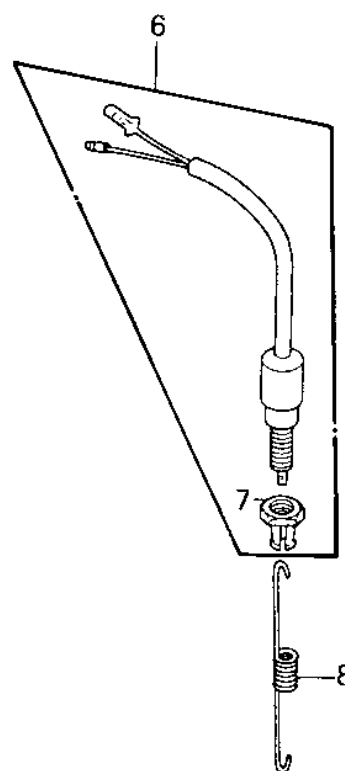

1980 KZ250 PARTS DIAGRAM

IGNITION SWITCH/LOCK ('80 D1)

1980 KZ250 PARTS LIST

IGNITION SWITCH/LOCK ('80 D1)

ITEM NAME	PART NUMBER	QUANTITY
KEY,BLANK (Ref # 1)	27008-1034	1
KEY,BLANK (Ref # 2)	27008-1035	1
BOLT-UPSET,6X16 (Ref # 3)	112G0616	1
WASHER SPRING 6MM (Ref # 4)	461F0600	1
SWITCH ASSY,IGNITION (Ref # 5)	27005-1031	1
SWITCH,BRAKE LIGHT (Ref # 6)	27010-025	1
NUT,BRAKE LAMP SWITCH (Ref # 7)	27037-001	1
SPRING,BRAKE LAMP SN (Ref # 8)	27011-017	1
LOCK ASSY (Ref # 9)	27004-5068	1