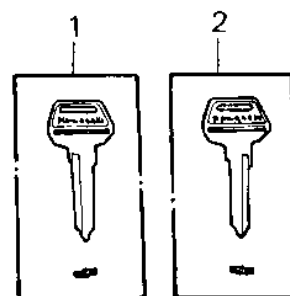

1980 KZ250 PARTS DIAGRAM

IGNITION SWITCH/LOCK ('80 D1)

1980 KZ250 PARTS LIST

IGNITION SWITCH/LOCK ('80 D1)

ITEM NAME	PART NUMBER	QUANTITY
KEY,BLANK (Ref # 1)	27008-1034	1
KEY,BLANK (Ref # 2)	27008-1035	1
BOLT-UPSET,6X16 (Ref # 3)	112G0616	1
WASHER SPRING 6MM (Ref # 4)	461F0600	1
SWITCH ASSY,IGNITION (Ref # 5)	27005-1031	1
SWITCH,BRAKE LIGHT (Ref # 6)	27010-025	1
NUT,BRAKE LAMP SWITCH (Ref # 7)	27037-001	1
SPRING,BRAKE LAMP SN (Ref # 8)	27011-017	1
LOCK ASSY (Ref # 9)	27004-5068	1