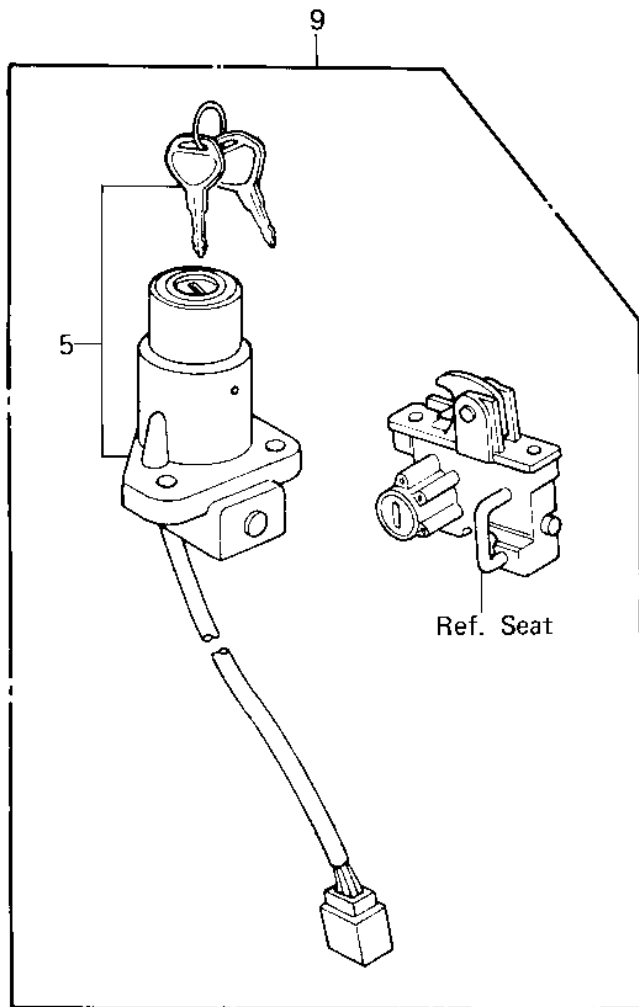

1980 KZ250 PARTS DIAGRAM

IGNITION SWITCH/LOCK ('80 D1)

1980 KZ250 PARTS LIST

IGNITION SWITCH/LOCK ('80 D1)

ITEM NAME	PART NUMBER	QUANTITY
KEY,BLANK (Ref # 1)	27008-1034	1
KEY,BLANK (Ref # 2)	27008-1035	1
BOLT-UPSET,6X16 (Ref # 3)	112G0616	1
WASHER SPRING 6MM (Ref # 4)	461F0600	1
SWITCH ASSY,IGNITION (Ref # 5)	27005-1031	1
SWITCH,BRAKE LIGHT (Ref # 6)	27010-025	1
NUT,BRAKE LAMP SWITCH (Ref # 7)	27037-001	1
SPRING,BRAKE LAMP SN (Ref # 8)	27011-017	1
LOCK ASSY (Ref # 9)	27004-5068	1