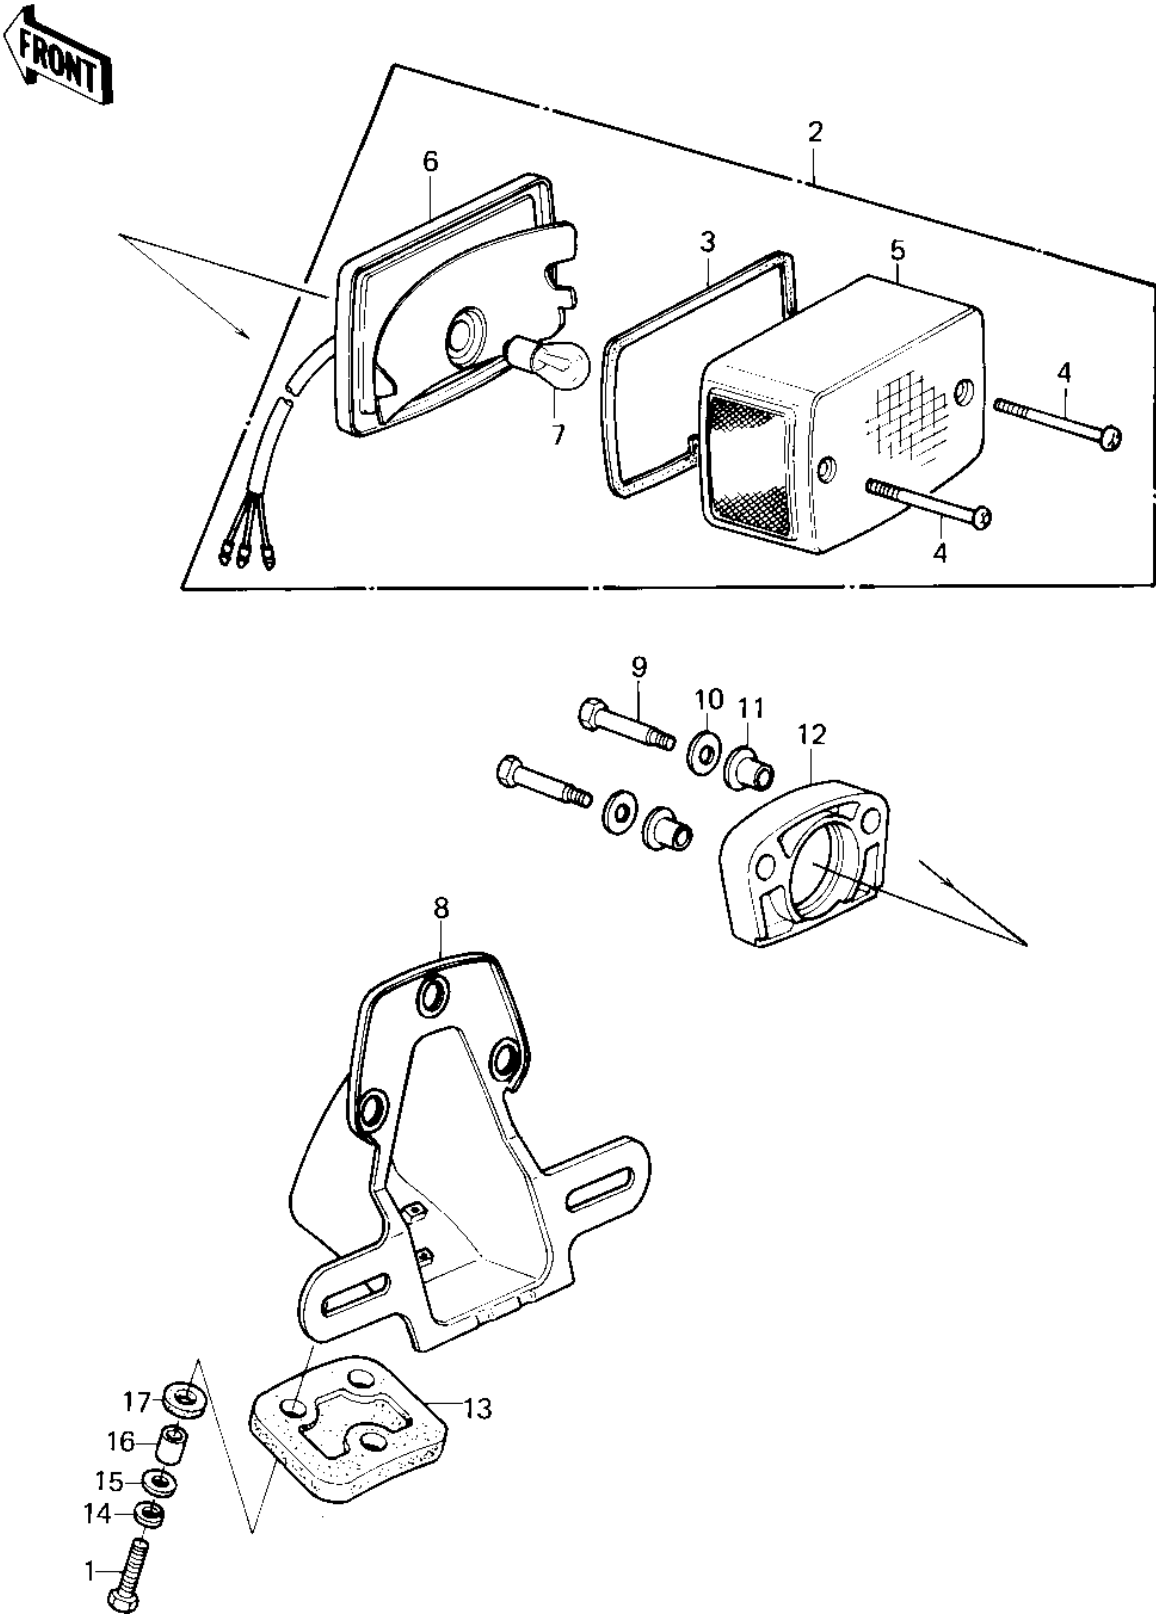

1980 KZ250 PARTS DIAGRAM

TAILLIGHT ('80 D1)

1980 KZ250 PARTS LIST

TAILLIGHT ('80 D1)

ITEM NAME	PART NUMBER	QUANTITY
BOLT-UPSET (Ref # 1)	112G0625	1
TAIL LAMP UNIT (Ref # 2)	23025-1033	1
GASKET,TAIL LAMP LENS (Ref # 3)	11009-1078	1
SCREW,PAN HEAD,4X40 (Ref # 4)	220E0440A	1
LENS,TAIL LAMP (Ref # 5)	23026-1003	1
CASE,TAIL LAMP (Ref # 6)	23027-1020	1
BULB,12V 32/3CP (Ref # 7)	92069-059	1
BRACKET,TAIL LAMP (Ref # 8)	23036-1024	1
BOLT,TAIL LAMP FITTING (Ref # 9)	92001-1322	1
WASHER,8.5X20X1.6 (Ref # 10)	92022-1561	1
DAMPER RUBBER (Ref # 11)	92075-1162	1
DAMPER RUBBER,TAIL (Ref # 12)	92075-1251	1
DAMPER RUBBER,RR FEND (Ref # 13)	35039-004	1
WASHER SPRING 6MM (Ref # 14)	461F0600	1
WASHER 6.5X20X1.6T (Ref # 15)	92022-125	1
COLLAR 6.8X10X14.5 (Ref # 16)	92027-156	1
DAMPER RUBBER,RR FEND (Ref # 17)	92075-121	1