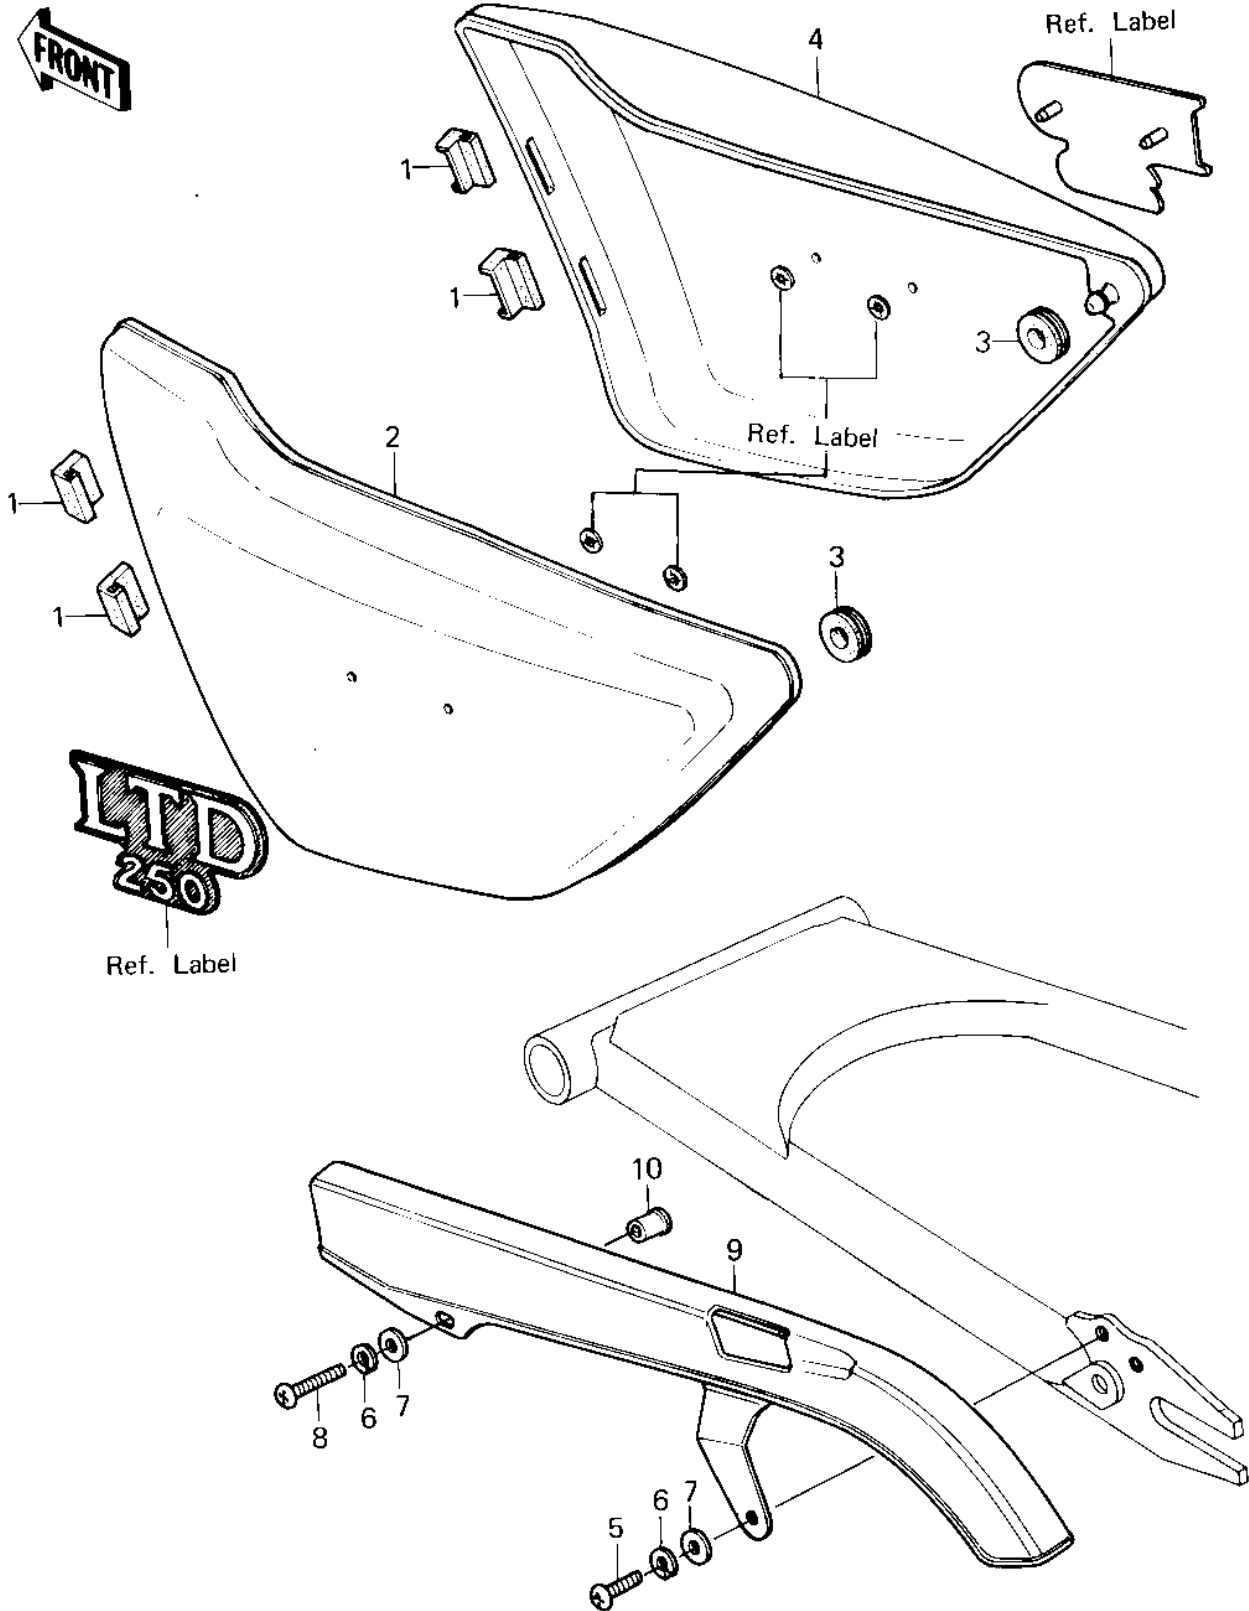

1980 KZ250 PARTS DIAGRAM

SIDE COVERS/CHAIN COVER ('80 D1)

1980 KZ250 PARTS LIST

SIDE COVERS/CHAIN COVER ('80 D1)

ITEM NAME	PART NUMBER	QUANTITY
PROTECTOR SIDE COVER (Ref # 1)	31082-005	1
COVER,L.H C.P.RED (Ref # 2)	36001-1091-A5	1
COVER,L.H L.D.BLUE (Ref # 2)	36001-1091-7Z	1
GROMMET (Ref # 3)	92071-056	1
COVER,R.H C.P.RED (Ref # 4)	36001-1092-A5	1
COVER,R.H L.D.BLUE (Ref # 4)	36001-1092-7Z	1
SCREW PAN HEAD 6X12 (Ref # 5)	220B0612	1
WASHER SPRING 6MM (Ref # 6)	461F0600	1
WASHER PLAIN 6MM (Ref # 7)	411B0600	1
SCREW PAN HEAD 6X50 (Ref # 8)	220B0650	1
CASE-CHAIN (Ref # 9)	36014-1021	1
DAMPER,RUBBER (Ref # 10)	92075-1030	1