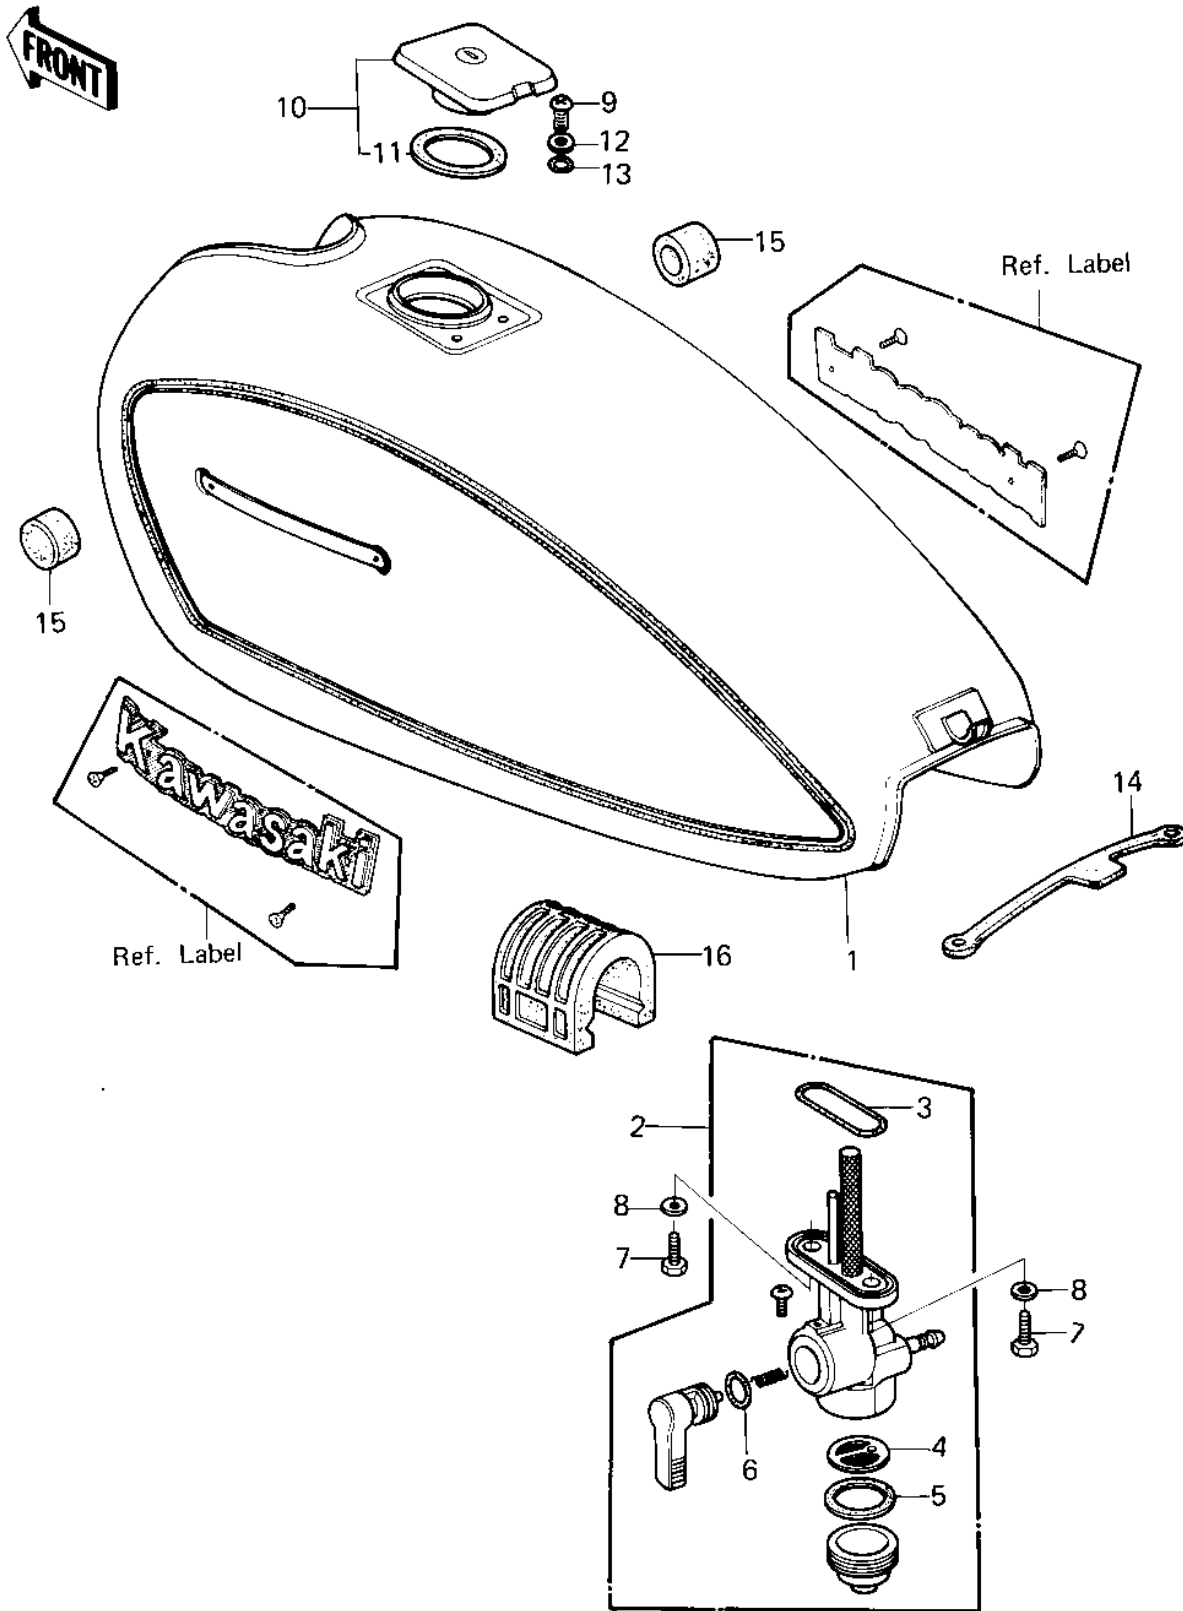

## 1980 KZ250 PARTS DIAGRAM

FUEL TANK ('80 D1)

## 1980 KZ250 PARTS LIST

FUEL TANK ('80 D1)

ITEM NAME	PART NUMBER	QUANTITY
TANK-FUEL,C.P.RED (Ref # 1)	51001-1039-A5	1
TANK-FUEL,L.D.BLUE (Ref # 1)	51001-1039-7Z	1
TAP ASSY FUEL (Ref # 2)	51023-1051	1
"O" RING (Ref # 3)	51039-003	1
STRINER,FUEL TAP (Ref # 4)	14043-1002	1
GASKET,FUEL TAP CUP (Ref # 5)	11009-1013	1
"O" RING, 10MM (Ref # 6)	670B2010	1
BOLT,6X20,FUEL TAP (Ref # 7)	92001-1091	1
WASHER-PLAIN (Ref # 8)	92022-183	1
SCREW PAN HEAD 5X10 (Ref # 9)	220B0510	1
CAP ASSY TANK (Ref # 10)	51048-1018	1
GASKET,FUEL TANK CAP (Ref # 11)	11009-1051	1
WASHER,PLAIN (Ref # 12)	92022-1038	1
"O" RING (Ref # 13)	92055-1023	1
BAND,FUEL TANK (Ref # 14)	92072-042	1
DAMPER RUBBER-FL TANK (Ref # 15)	92075-101	1
DAMPER RUBBER,FL TNK (Ref # 16)	92075-215	1